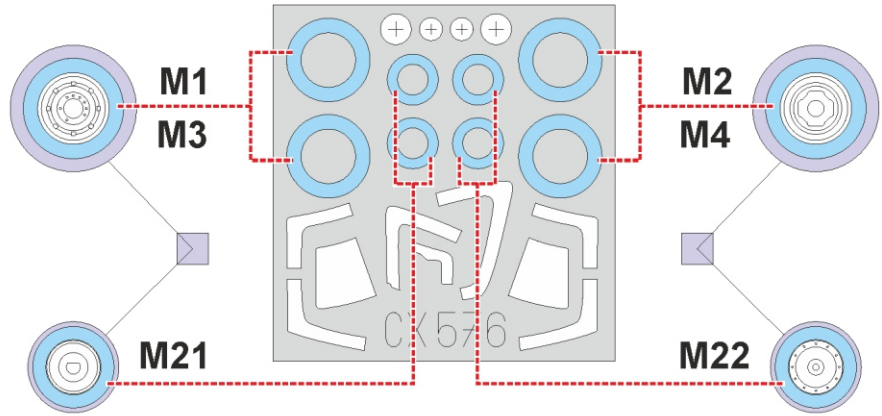

Su-35S

CX 576

for GREAT WALL HOBBY

scale 1/72

LIQUID MASK ■