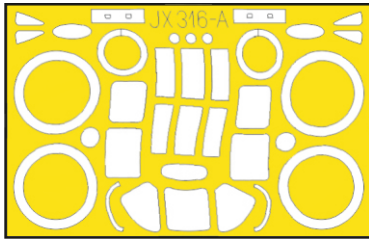

A-20G TFace

JX 316

for kit **HKM**

scale **1/32**

LIQUID MASK

OUTSIDE

INSIDE