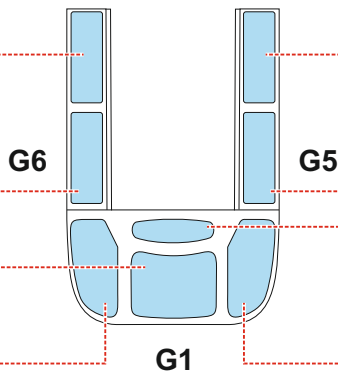

A-20G TFace

JX 316

for kit **HKM**

scale **1/32**

LIQUID MASK

OUTSIDE

INSIDE