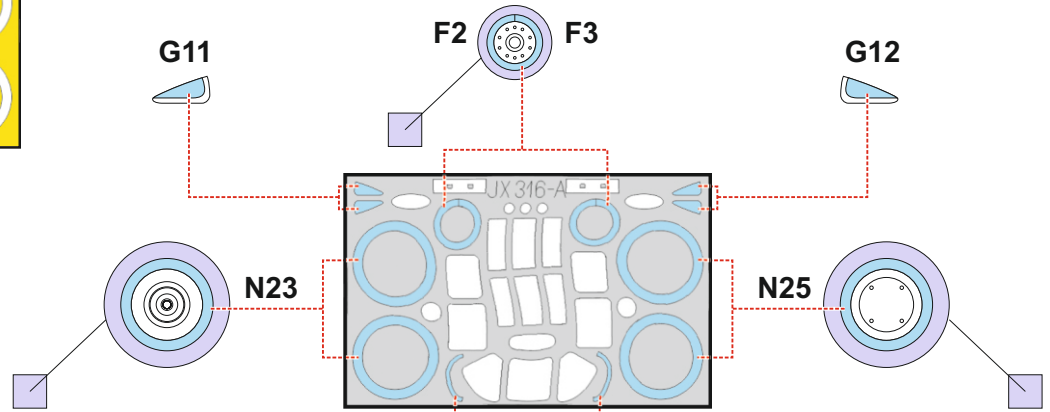

A-20G TFace

JX 316

for kit **HKM**

scale **1/32**

LIQUID MASK

OUTSIDE

INSIDE