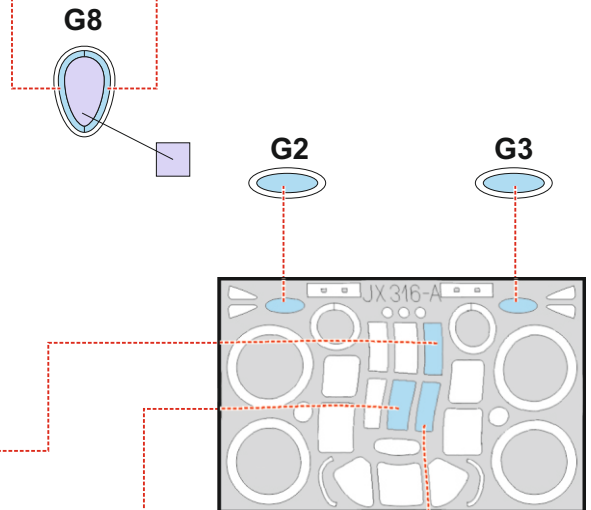

A-20G TFace

JX 316

for kit **HKM**

scale **1/32**

LIQUID MASK

OUTSIDE

INSIDE