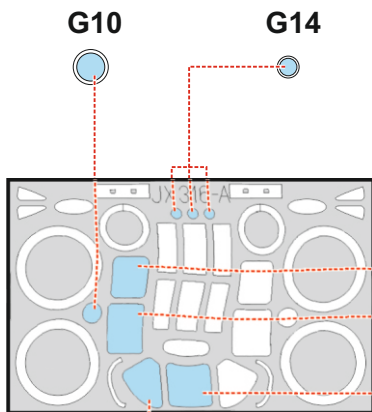

A-20G TFace

JX 316

for kit **HKM**

scale **1/32**

LIQUID MASK

OUTSIDE

INSIDE