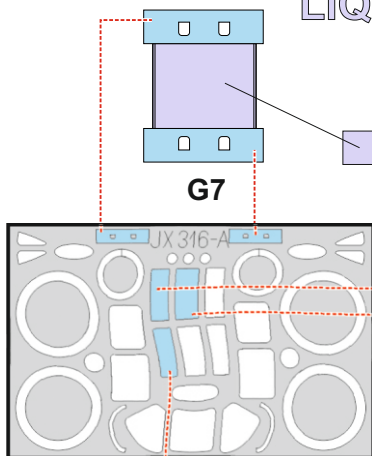

A-20G TFace

JX 316

for kit **HKM**

scale **1/32**

LIQUID MASK

OUTSIDE

INSIDE