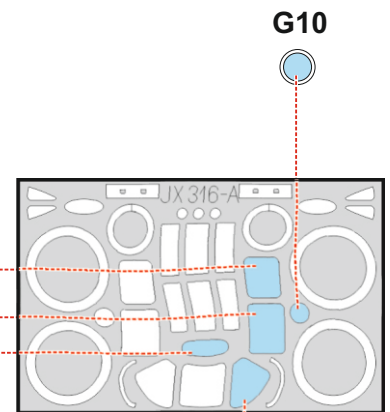

A-20G TFace

JX 316

for kit **HKM**

scale **1/32**

LIQUID MASK

OUTSIDE

INSIDE