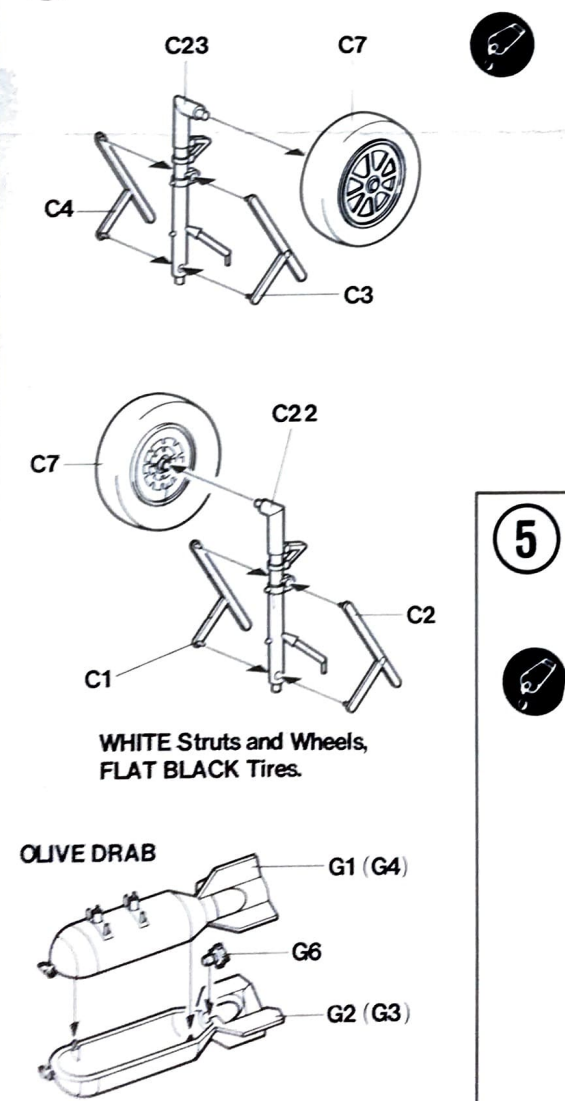

Optional Parts
 Choix
 Auswahlmöglichkeit
 Eleccion
 Scelta
 Opcao
 Keuze

3
Repeat Operation
 Répéter l'opération
 Vorgang Wiederholen
 Ripetir la operación
 Repetir a Operação
 Herhalen

ACADEMY
 HOBBY MODEL KITS

1 Engine and Interior

2 Fuselage

3 Landing Gear and Bombs

4 Wings

5 General Assembly

6 Rocket Mounting

7 Gear Doors

9 Tail Gear

8 Bomb Mounting

10 Canopy

Parts Locating Diagram

A

B

C

D

E