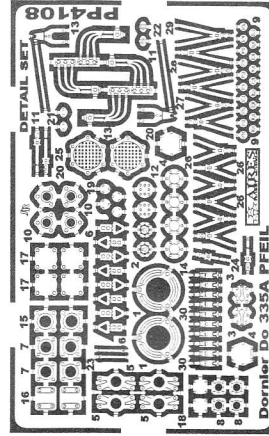

14

**Dornier Do 335A**  
Detail set for TAMIYA kit

RESIN PARTS

PHOTO-ETCHED METAL PARTS

AIRES  
Cepirohy 115  
434 01 Most 1  
CZECH REPUBLIC