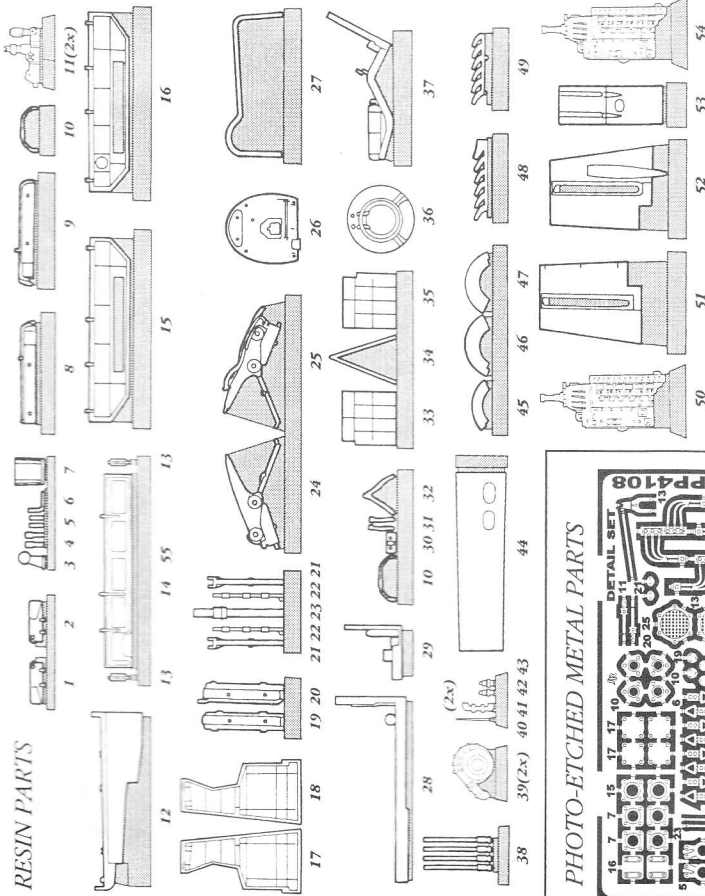

14

**Dornier Do 335A**  
Detail set for TAMIYA kit

RESIN PARTS

PHOTO-ETCHED METAL PARTS

AIRES  
Cepirohy 115  
434 01 Most 1  
CZECH REPUBLIC