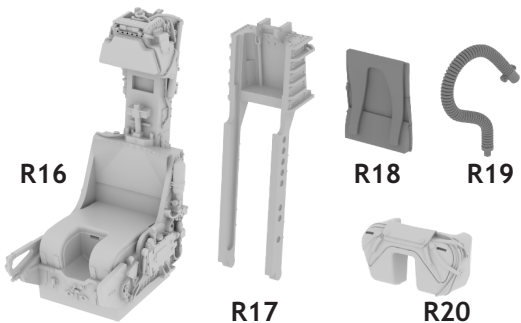

648 287 F-104 MB.7 ejection seat

Martin Baker Mk.GQ-7(A)

for Hasegawa kit - pro stavebnici Hasegawa

1/48 scale