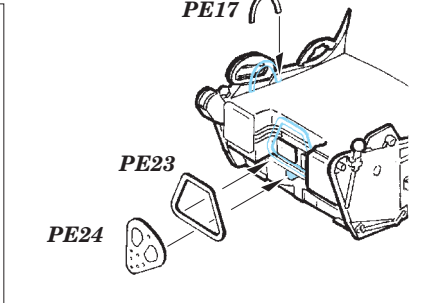

# 648 208 F-4C ejection seats

For Academy kit - pro stavebnici Academy

1/48

**BEST BRASS RESIN AROUND!**