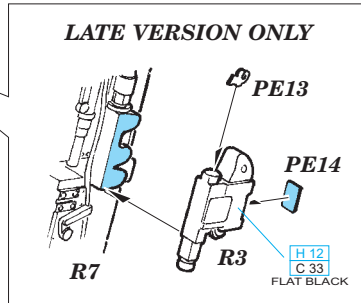

# 648 208 F-4C ejection seats

For Academy kit - pro stavebnici Academy

1/48

**BEST BRASS RESIN AROUND!**