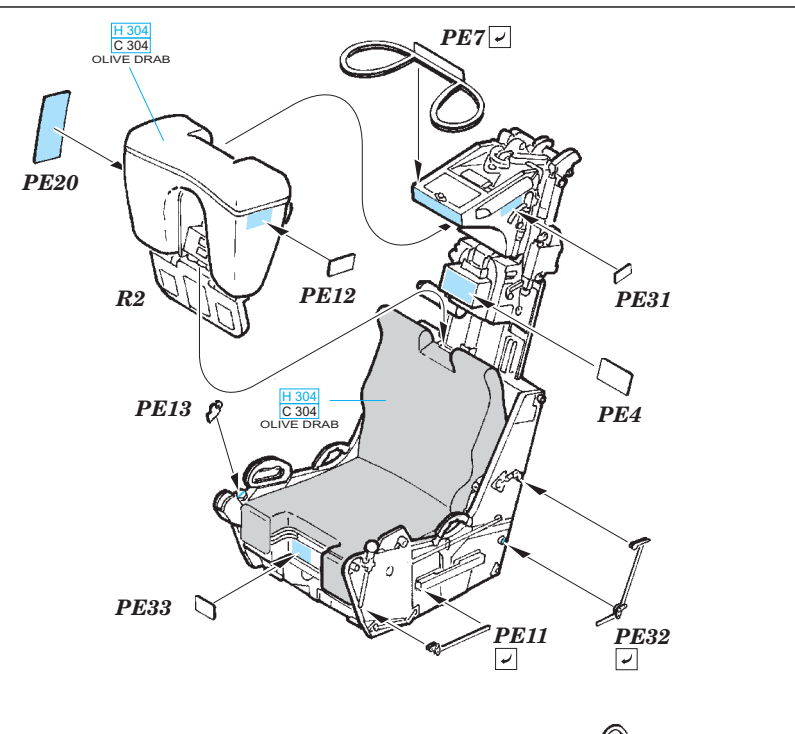

# 648 208 F-4C ejection seats

For Academy kit - pro stavebnici Academy

1/48

**BEST BRASS RESIN AROUND!**