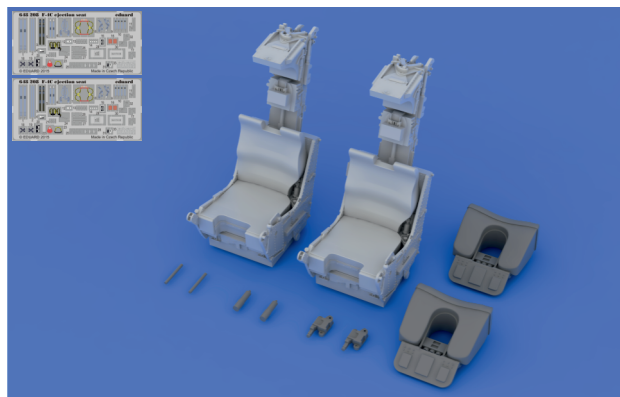

# 648 208 F-4C ejection seats

For Academy kit - pro stavebnici Academy

1/48

**BEST BRASS RESIN AROUND!**