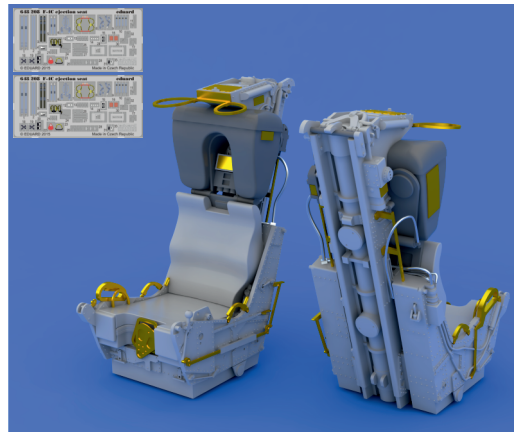

# 648 208 F-4C ejection seats

For Academy kit - pro stavebnici Academy

1/48 scale

## COLOURS

GSI Creos (GUNZE)			Mr.METAL COLOR	
AQUEOUS	Mr.COLOR			
H12	C33	FLAT BLACK		
H304	C304	OLIVE DRAB		
H329	C329	YELLOW		

This product contains metal and resin detail parts for upgrading scale plastic models. When selecting this set make sure that it is for the kit mentioned in product name as these sets are made specifically for that kit. When upgrading the model some cutting or corrections may be necessary for parts to fit accurately. **WARNING!** This set contains small and sharp parts. Work carefully in a ventilated and well-lit room. Safety glasses are recommended. This product is not suitable for children below 14 years of age.

# 648 208 F-4C ejection seats

For Academy kit - pro stavebnici Academy

1/48

**BEST BRASS RESIN AROUND!**