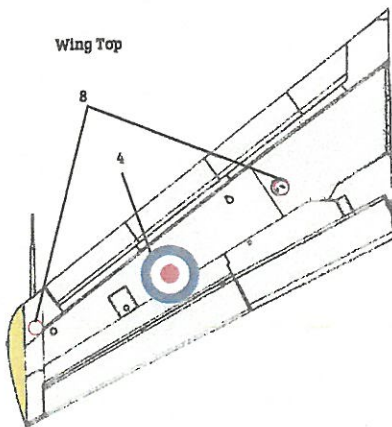

Legend

- Aluminium
  Lacquer
  FS 17178
- RAAF
  Roundel Red
  BS 381C:537
- RAAF
  Roundel Blue
  BS 381C:110
- International
  Orange
  FS 13432
- Black
  FS 37038