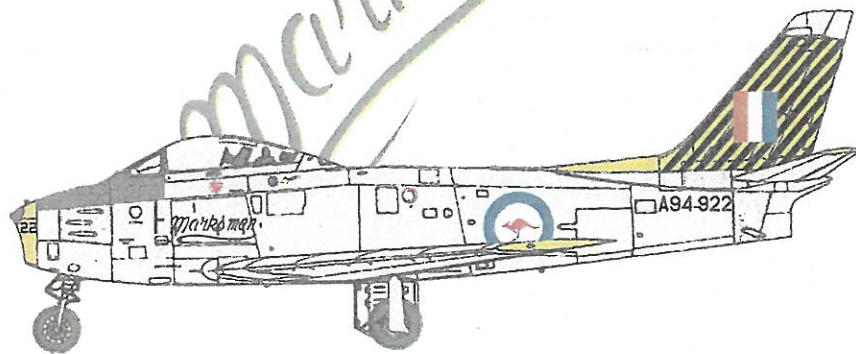

CUSTOM HOBBY Decals

RAAF A94 Sabre - 'RAAF Marksmen' Aircraft

76th Squadron Royal Australian Air Force
Commonwealth Aircraft Corporation CA-27 Sabre Mk.32

Office: 10 Tipping Place
AMBARVALE NSW 2560
AUSTRALIA

Phone: 0433 597 703 +61 4 3859 7703

Fax: 02 4626 1379 +61 2 4626 1379

Email: decals@decalbiz.com

Website: www.decalbiz.com

Place of origin:	Australia
First flight:	1953
Specifications:	
Capacity:	18,000 lb (7,256 kg)
Length:	37 ft 6 in (11.43 m)
Wing:	37 ft 1 in (11.3 m)
Height:	14 ft 8 in (4.50 m)
Crew:	1