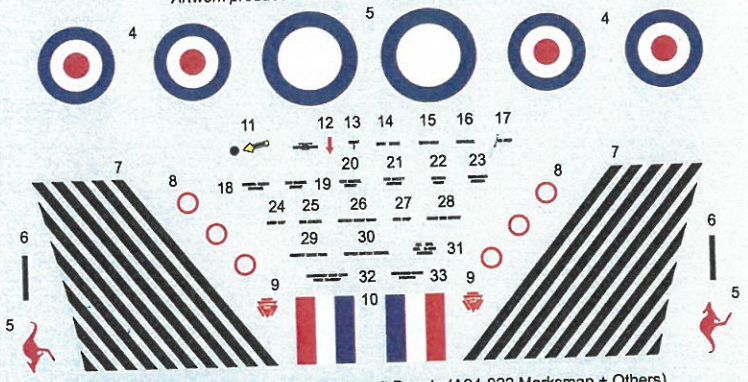

A94-922 A94-371 A94-901 A94-971 01 22 71 *Marksman*
A94-922 A94-371 A94-901 A94-971 01 22 71 *Marksman*

Artwork produced with the assistance of Russell Brown

0001055-C072_1/72 RAAF Sabre Aircraft Decals (A94-922 Marksman + Others)
www.customhobbydecals.com © 2014