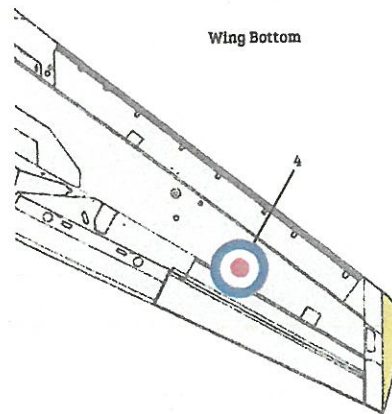

Legend

- Aluminium
  Lacquer
  FS 17178
- RAAF
  Roundel Red
  BS 381C:537
- RAAF
  Roundel Blue
  BS 381C:110
- International
  Orange
  FS 13432
- Black
  FS 37038