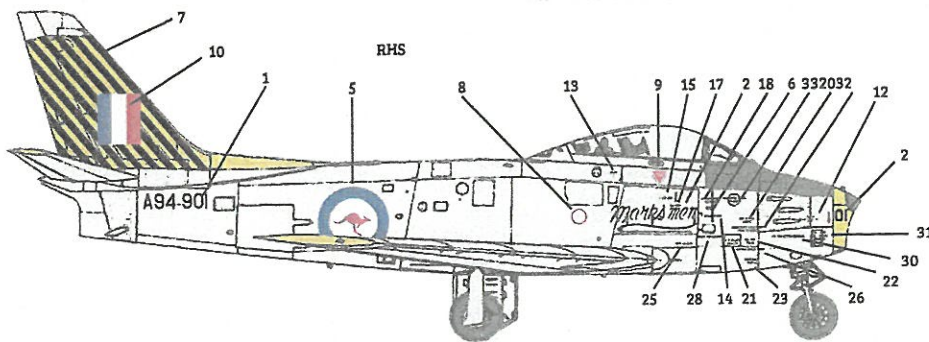

Legend

- Aluminium
  Lacquer
  FS 17178
- RAAF
  Roundel Red
  BS 381C:537
- RAAF
  Roundel Blue
  BS 381C:110
- International
  Orange
  FS 13432
- Black
  FS 37038