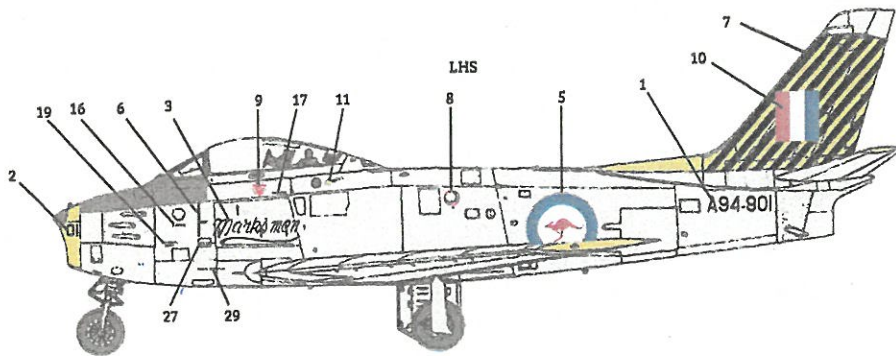

Legend

- Aluminium
  Lacquer
  FS 17178
- RAAF
  Roundel Red
  BS 381C:537
- RAAF
  Roundel Blue
  BS 381C:110
- International
  Orange
  FS 13432
- Black
  FS 37038