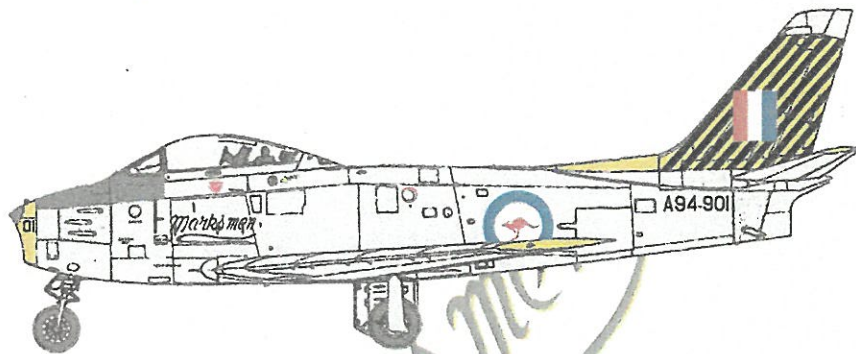

CUSTOM HOBBY Decals

RAAF A94 Sabre - 'RAAF Marksmen' Aircraft

76th Squadron Royal Australian Air Force
Commonwealth Aircraft Corporation CA-27 Sabre Mk.32

Office: 10 Tipping Place
AMBARVALE NSW 2560
AUSTRALIA

Phone: 0433 597 703 +61 4 3859 7703

Fax: 02 4626 1379 +61 2 4626 1379

Email: decals@decalbiz.com

Website: www.decalbiz.com

Place of origin:	Australia
First flight:	1953
Specifications:	
Capacity:	18,000 lb (7,256 kg)
Length:	37 ft 6 in (11.43 m)
Wing:	37 ft 1 in (11.3 m)
Height:	14 ft 8 in (4.50 m)
Crew:	1