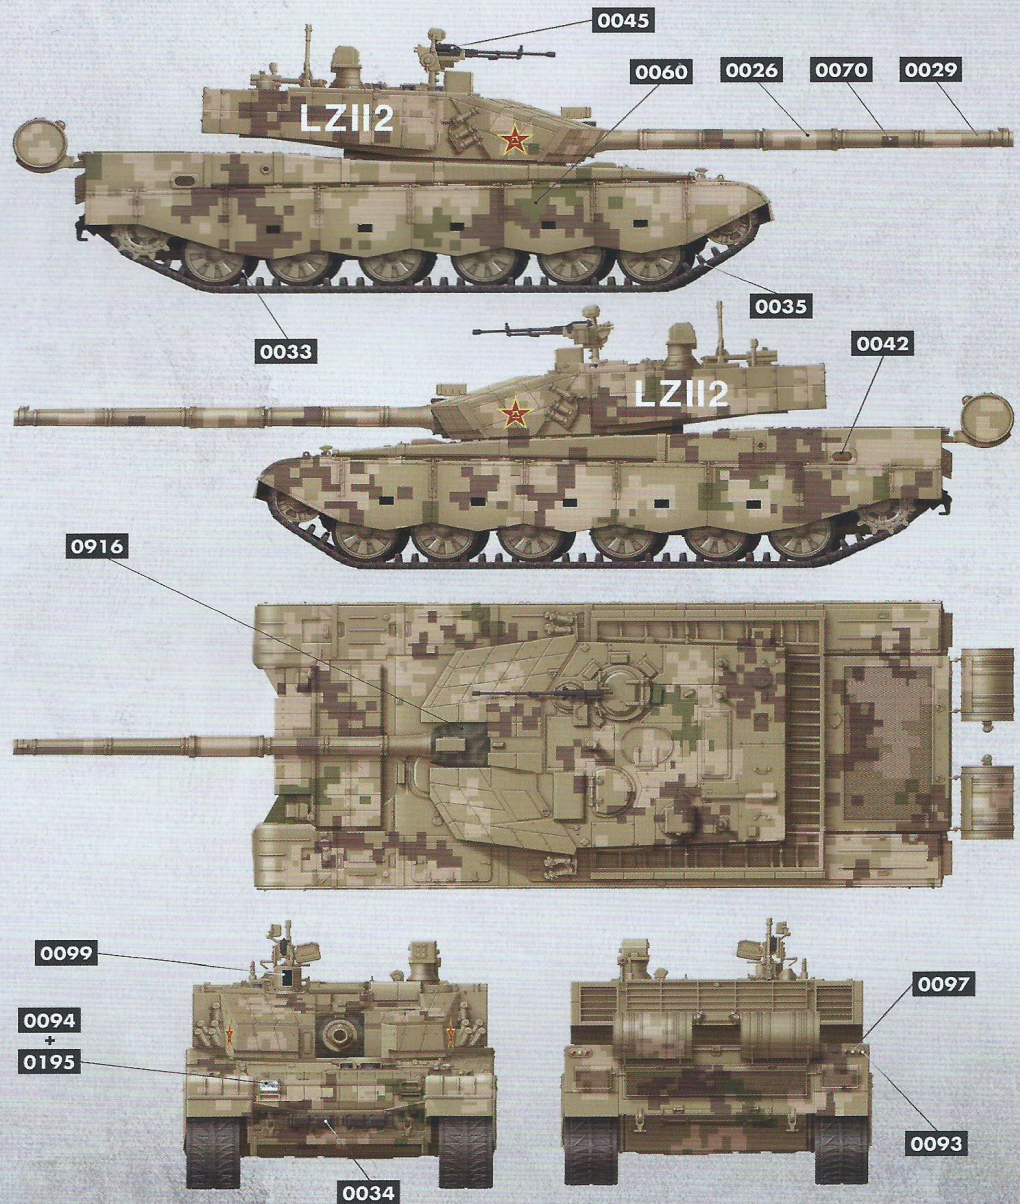

TYPE 99-A

PAINTING AND MARKING GUIDE

BORDER MODEL REF: BF-022

A.MIG-0026 RAL 8031 F9 Sand Brown	A.MIG-0029 Desert Sand	A.MIG-0032 Satin Black	A.MIG-0033 Rubber & Tires
A.MIG-0034 Rust Tracks	A.MIG-0035 Dark Tracks	A.MIG-0042 Old Rust	A.MIG-0045 Gun Metal
A.MIG-0060 Pale Green	A.MIG-0070 Medium Brown Dark Earth (BS 450)	A.MIG-0093 Crystal Red	A.MIG-0094 Crystal Glass
A.MIG-0099 Crystal Black Blue	A.MIG-0097 Crystal Orange	A.MIG-0195 Silver	A.MIG-0916 Green Base

WEATHERING STEPS WITH AMMO PRODUCTS

1 GENERAL WASH A.MIG-1001 Afrika Korps Wash	3 STREAKING A.MIG-1201 Streaking Grime for DAK	5 TRACKS WASH A.MIG-1002 Tracks Wash	7 HEAVY MUD A.MIG-1702 Turned Earth	9 FUEL A.MIG-1409 Fuel Stains
2 FILTER A.MIG-1505 Grey for Yellow Sand	4 RAINMARKS A.MIG-1258 Streakingbrusher Dust	6 DUST A.MIG-3003 North Africa Dust Pigment	8 SPLASHES A.MIG-1751 Dry Steppe	10 OIL A.MIG-1408 Fresh Engine Oil