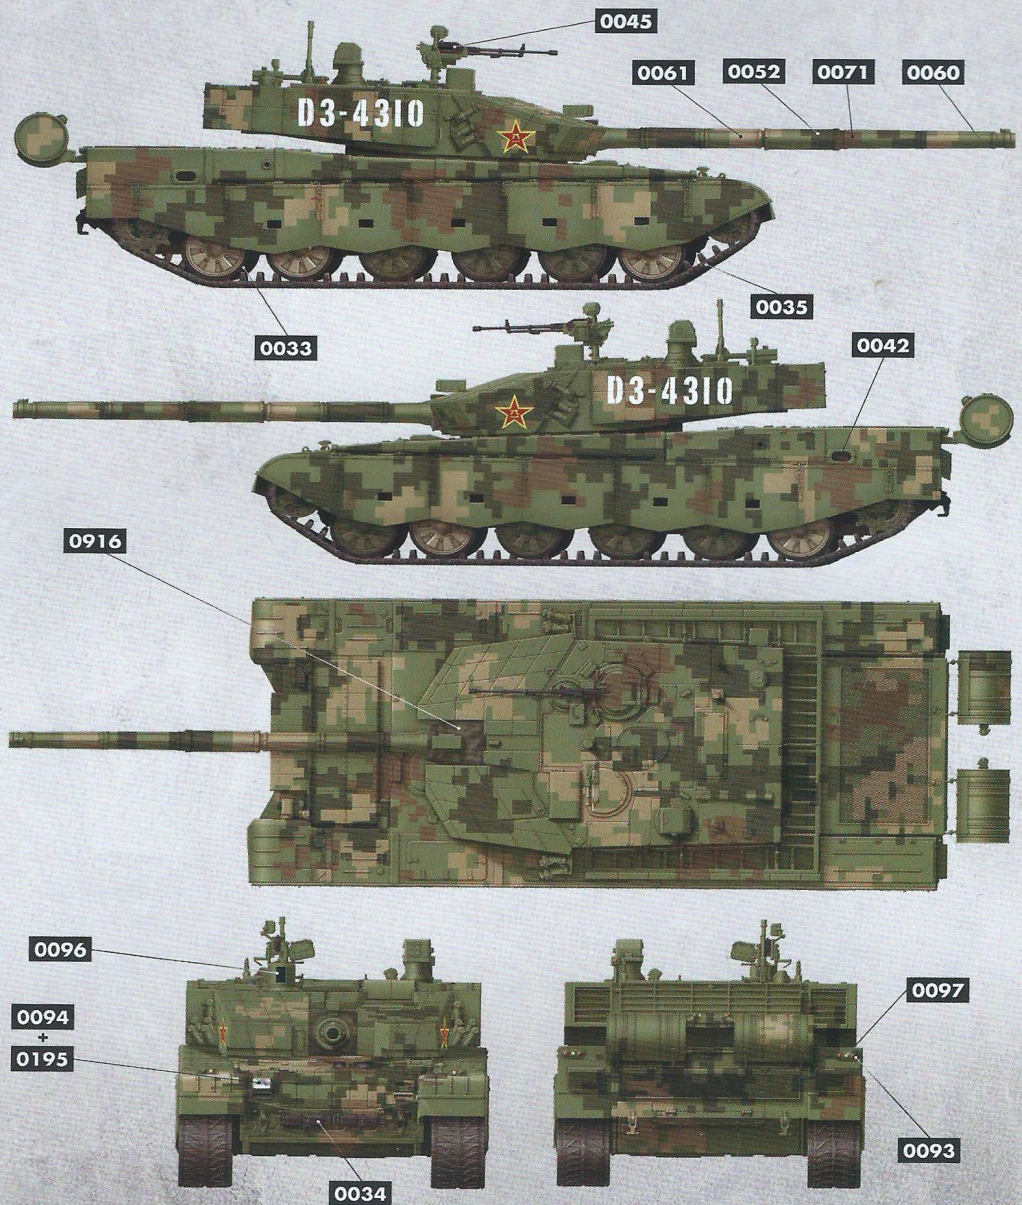

15

16

PAINTING AND MARKING GUIDE

BORDER MODEL REF: BF-022

	A.MIG-0032 Satin Black		A.MIG-0033 Rubber & Tires		A.MIG-0034 Rust Tracks		A.MIG-0035 Dark Tracks
	A.MIG-0042 Old Rust		A.MIG-0045 Gun Metal		A.MIG-0052 Deep Green		A.MIG-0060 Pale Green
	A.MIG-0061 Warm Sand Yellow		A.MIG-0071 Khaki		A.MIG-0093 Crystal Red		A.MIG-0094 Crystal Glass
	A.MIG-0096 Crystal Periscope Green		A.MIG-0097 Crystal Orange		A.MIG-0195 Silver		A.MIG-0916 Green Base