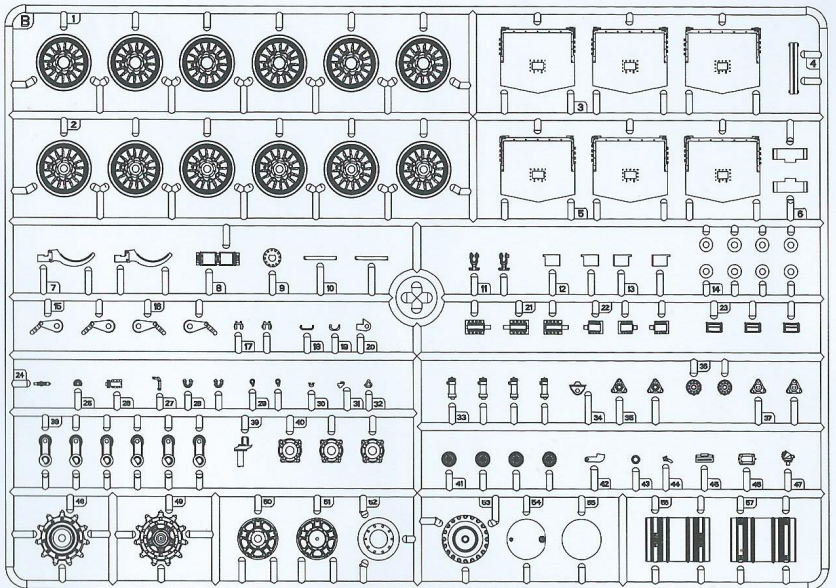

PLA ZTZ99A

MAIN BATTLE TANK

中國陸軍99A主戰坦克

- WORKABLE TRACK-LINK
- PE PARTS INCLUDED
- MACHINE GUN COVER INCLUDED
- PACKAGES & SUPPLIES ARE INCLUDED

1/35
SCALE
BT-022

● READY TO ASSEMBLE PRECISION MODEL KIT ● MODELING SKILLS HELPFUL IF UNDER 14 YEARS OF AGE ● MODEL MAY VARY FROM IMAGE ON BOX ● CEMENT AND PAINT NOT INCLUDED

Border

部品图 Parts

A

B x2

D

C

T x4

PE