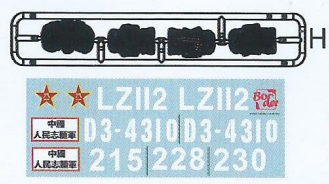

PLA ZTZ99A

MAIN BATTLE TANK

中國陸軍99A主戰坦克

- WORKABLE TRACK-LINK
- PE PARTS INCLUDED
- MACHINE GUN COVER INCLUDED
- PACKAGES & SUPPLIES ARE INCLUDED

1/35
SCALE
BT-022

● READY TO ASSEMBLE PRECISION MODEL KIT ● MODELING SKILLS HELPFUL IF UNDER 14 YEARS OF AGE ● MODEL MAY VARY FROM IMAGE ON BOX ● CEMENT AND PAINT NOT INCLUDED

Border

部品图 Parts

A

B x2

D

C

T x4

PE