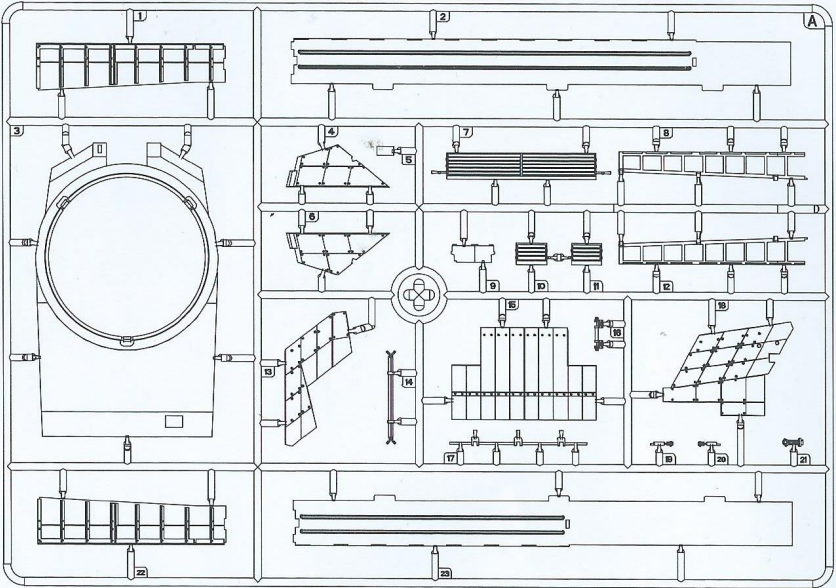

PLA ZTZ99A

MAIN BATTLE TANK

中國陸軍99A主戰坦克

- WORKABLE TRACK-LINK
- PE PARTS INCLUDED
- MACHINE GUN COVER INCLUDED
- PACKAGES & SUPPLIES ARE INCLUDED

1/35
SCALE
BT-022

● READY TO ASSEMBLE PRECISION MODEL KIT ● MODELING SKILLS HELPFUL IF UNDER 14 YEARS OF AGE ● MODEL MAY VARY FROM IMAGE ON BOX ● CEMENT AND PAINT NOT INCLUDED

Border

部品图 Parts

A

B x2

D

C

T x4

PE