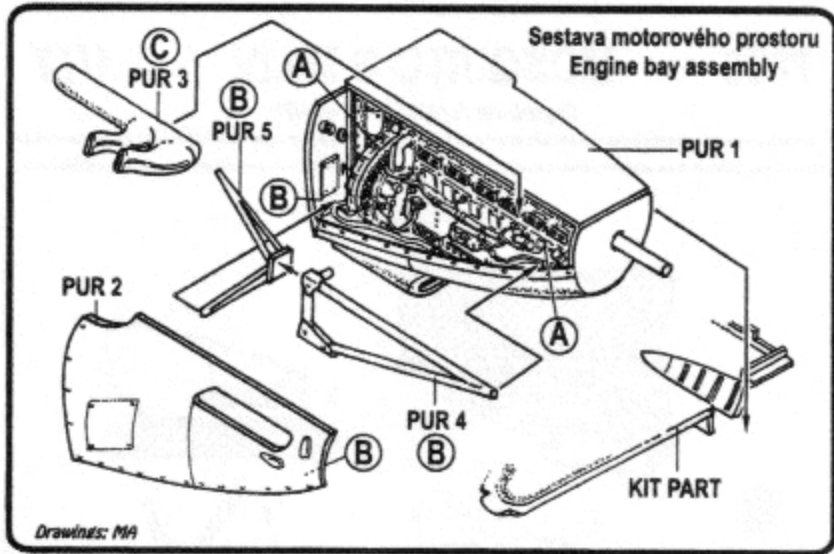

Visit an official website and e-shop at
www.cmkkits.com

7036

MOSQUITO B Mk.IV

1/72

Engine set for HASEGAWA 1/72

Polyuretan parts (PUR)

(Pravý motor/Right engine)

K lepení použít kyanoakrylátové lepidlo! Use cyanoacrylate adhesive!

Detailní doplňková sada
Detail complementary set

No 7036

1/72

MOSQUITO B Mk.IV

Engine set for HASEGAWA 1/72

BARVY/COLOURS:

- Ⓐ Černá/Black
- Ⓑ Zelená/Green
- Ⓒ Rezavá/Rust

Humbrol