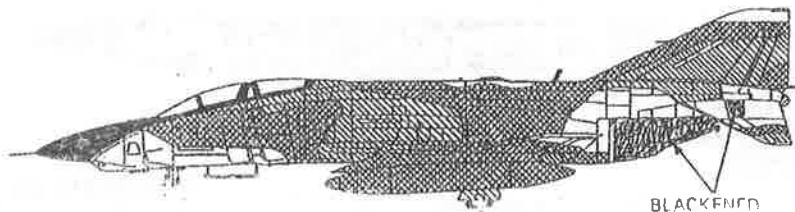

Camouflage pattern for F-111E and F-111F

- | | | | |
|--|--------------------|---|-------------------|
|  | X114 FS14079 Green |  | X12 FS17038 Black |
|  | X116 FS14102 Green |  | X102 FS10219 Tan |

Camouflage pattern for EF-111A.

- | | |
|---|--------------------------------|
|  | X135 FS36320 Dark Compass Grey |
|  | X147 FS36492 Light Grey |

RF-4C 68-567/AR "Starize" 1st TRS, 10th TFW RAF Alconbury 1986

Camouflage pattern for RF-4C European 1 scheme

A-10A 81-990/AR 509th TFS, 10th TFW RAF Alconbury 1989

Camouflage pattern for all A-10As

Camouflage pattern for F-111E and F-111F

- | | | | |
|--|--------------------|---|-------------------|
|  | X114 FS14079 Green |  | X12 FS17038 Black |
|  | X116 FS14102 Green |  | X102 FS10219 Tan |