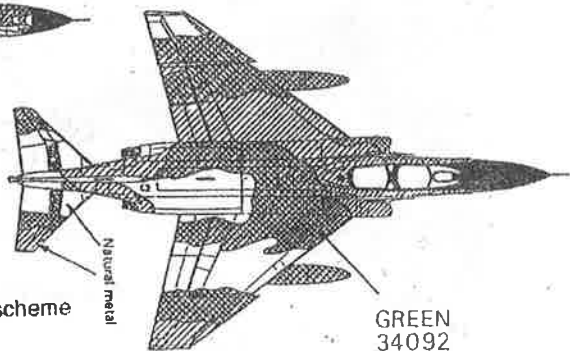

Camouflage pattern for F-111E and F-111F

- | | | | |
|--|--------------------|---|-------------------|
|  | X114 FS14079 Green |  | X12 FS17038 Black |
|  | X116 FS14102 Green |  | X102 FS10219 Tan |

Camouflage pattern for EF-111A.

- | | |
|---|--------------------------------|
|  | X135 FS36320 Dark Compass Grey |
|  | X147 FS36492 Light Grey |

RF-4C 68-567/AR "Starize" 1st TRS, 10th TFW RAF Alconbury 1986

Camouflage pattern for RF-4C European 1 scheme