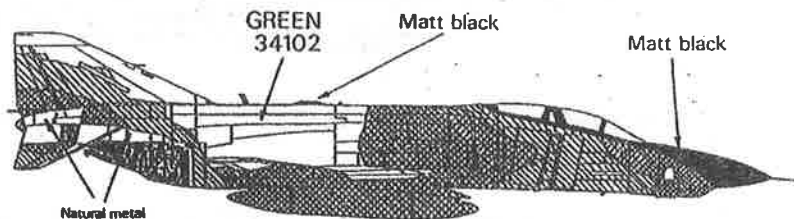

Camouflage pattern for F-111E and F-111F

- | | | | |
|--|--------------------|---|-------------------|
|  | X114 FS14079 Green |  | X12 FS17038 Black |
|  | X116 FS14102 Green |  | X102 FS10219 Tan |

Camouflage pattern for EF-111A.

- | | |
|---|--------------------------------|
|  | X135 FS36320 Dark Compass Grey |
|  | X147 FS36492 Light Grey |

RF-4C 68-567/AR "Starize" 1st TRS, 10th TFW RAF Alconbury 1986

Camouflage pattern for RF-4C European 1 scheme