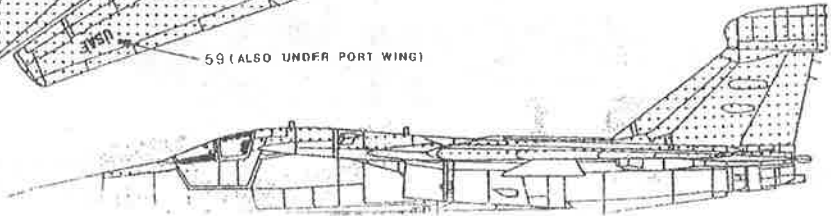

Camouflage pattern for F-111E and F-111F

- | | | | |
|--|--------------------|---|-------------------|
|  | X114 FS14079 Green |  | X12 FS17038 Black |
|  | X116 FS14102 Green |  | X102 FS10219 Tan |

Camouflage pattern for EF-111A.

- | | |
|---|--------------------------------|
|  | X135 FS36320 Dark Compass Grey |
|  | X147 FS36492 Light Grey |

RF-4C 68-567/AR "Starize" 1st TRS, 10th TFW RAF Alconbury 1986

Camouflage pattern for RF-4C European 1 scheme