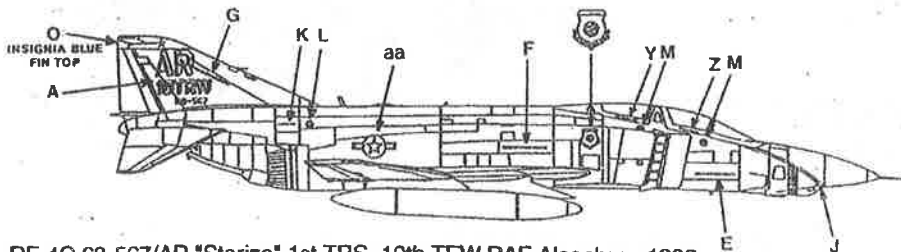

Camouflage pattern for F-111E and F-111F

- | | | | |
|--|--------------------|---|-------------------|
|  | X114 FS14079 Green |  | X12 FS17038 Black |
|  | X116 FS14102 Green |  | X102 FS10219 Tan |

Camouflage pattern for EF-111A.

- | | |
|---|--------------------------------|
|  | X135 FS36320 Dark Compass Grey |
|  | X147 FS36492 Light Grey |

RF-4C 68-567/AR "Starize" 1st TRS, 10th TFW RAF Alconbury 1986

Camouflage pattern for RF-4C European 1 scheme