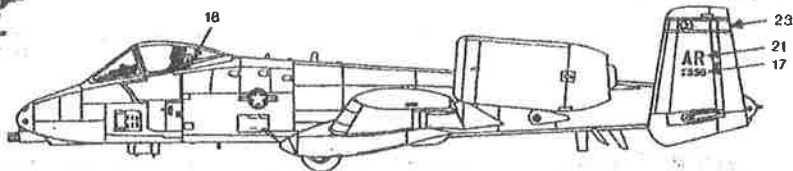

- | | |
|---|--------------------------------|
|  | X135 FS36320 Dark Compass Grey |
|  | X147 FS36492 Light Grey |

RF-4C 68-567/AR "Starize" 1st TRS, 10th TFW RAF Alconbury 1986

Camouflage pattern for RF-4C European 1 scheme