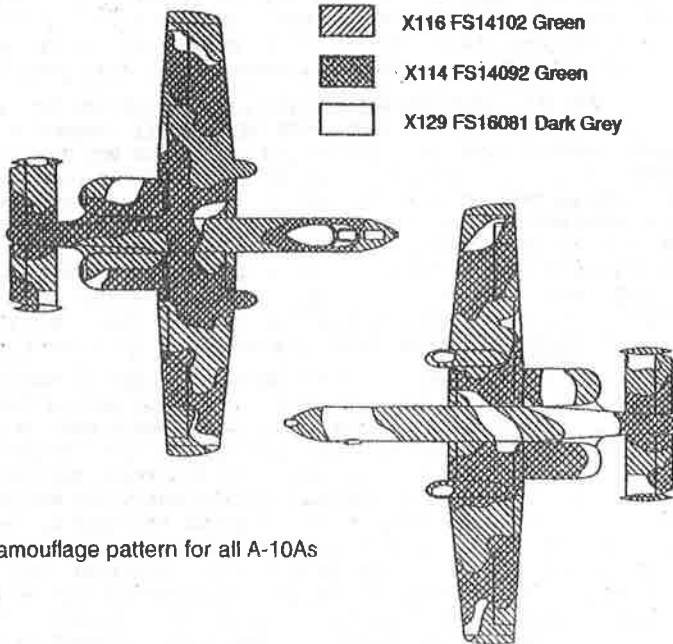

Camouflage pattern for F-111E and F-111F

- | | | | |
|--|--------------------|---|-------------------|
|  | X114 FS14079 Green |  | X12 FS17038 Black |
|  | X116 FS14102 Green |  | X102 FS10219 Tan |

Camouflage pattern for EF-111A.

- | | |
|---|--------------------------------|
|  | X135 FS36320 Dark Compass Grey |
|  | X147 FS36492 Light Grey |

RF-4C 68-567/AR "Starize" 1st TRS, 10th TFW RAF Alconbury 1986

Camouflage pattern for RF-4C European 1 scheme

A-10A 81-990/AR 509th TFS, 10th TFW RAF Alconbury 1989

Camouflage pattern for all A-10As

Camouflage pattern for F-111E and F-111F

- | | | | |
|--|--------------------|---|-------------------|
|  | X114 FS14079 Green |  | X12 FS17038 Black |
|  | X116 FS14102 Green |  | X102 FS10219 Tan |