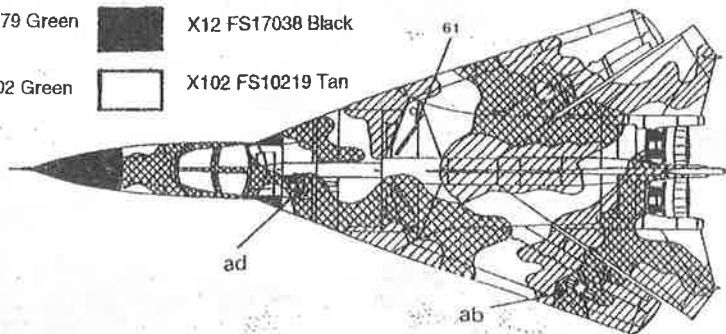

A-10A 81-990/AR 509th TFS, 10th TFW RAF Alconbury 1989

Camouflage pattern for all A-10As

Camouflage pattern for F-111E and F-111F

- | | | | |
|--|--------------------|---|-------------------|
|  | X114 FS14079 Green |  | X12 FS17038 Black |
|  | X116 FS14102 Green |  | X102 FS10219 Tan |