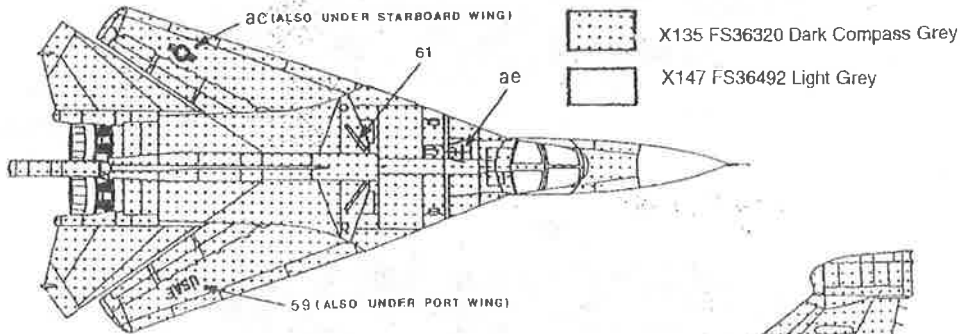

Camouflage pattern for F-111E and F-111F

- | | | | |
|--|--------------------|---|-------------------|
|  | X114 FS14079 Green |  | X12 FS17038 Black |
|  | X116 FS14102 Green |  | X102 FS10219 Tan |

Camouflage pattern for EF-111A.

- | | |
|---|--------------------------------|
|  | X135 FS36320 Dark Compass Grey |
|  | X147 FS36492 Light Grey |

RF-4C 68-567/AR "Starize" 1st TRS, 10th TFW RAF Alconbury 1986

Camouflage pattern for RF-4C European 1 scheme