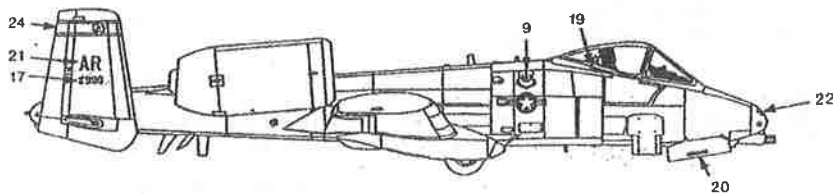

A-10A 81-990/AR 509th TFS, 10th TFW RAF Alconbury 1989