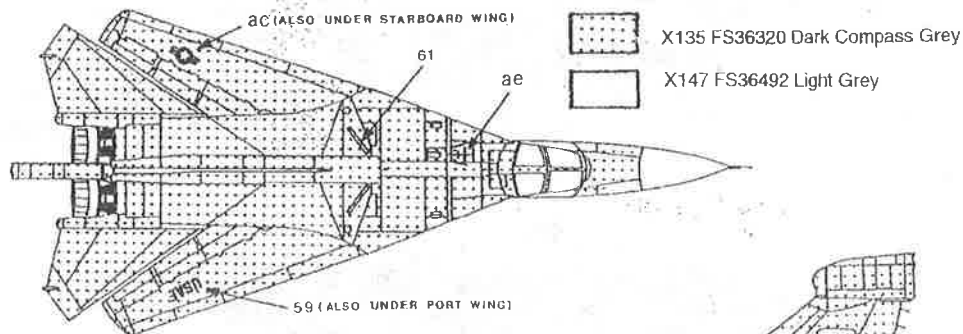

Camouflage pattern for EF-111A.

	X135 FS36320 Dark Compass Grey
	X147 FS36492 Light Grey