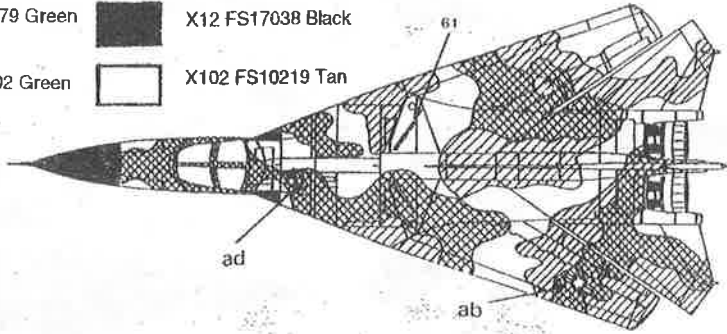

Camouflage pattern for F-111E and F-111F

- | | | | |
|--|--------------------|---|-------------------|
|  | X114 FS14079 Green |  | X12 FS17038 Black |
|  | X116 FS14102 Green |  | X102 FS10219 Tan |

Camouflage pattern for EF-111A.

- | | |
|---|--------------------------------|
|  | X135 FS36320 Dark Compass Grey |
|  | X147 FS36492 Light Grey |

RF-4C 68-567/AR "Starize" 1st TRS, 10th TFW RAF Alconbury 1986

Camouflage pattern for RF-4C European 1 scheme