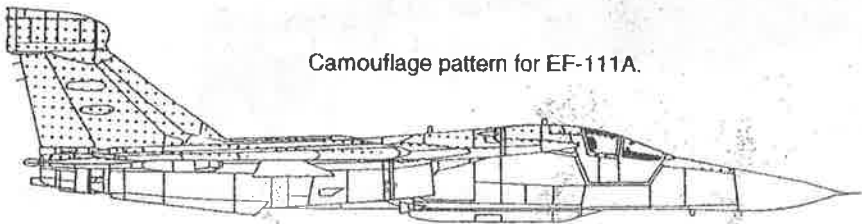

Camouflage pattern for F-111E and F-111F

- | | | | |
|--|--------------------|---|-------------------|
|  | X114 FS14079 Green |  | X12 FS17038 Black |
|  | X116 FS14102 Green |  | X102 FS10219 Tan |

Camouflage pattern for EF-111A.

- | | |
|---|--------------------------------|
|  | X135 FS36320 Dark Compass Grey |
|  | X147 FS36492 Light Grey |

RF-4C 68-567/AR "Starize" 1st TRS, 10th TFW RAF Alconbury 1986

Camouflage pattern for RF-4C European 1 scheme