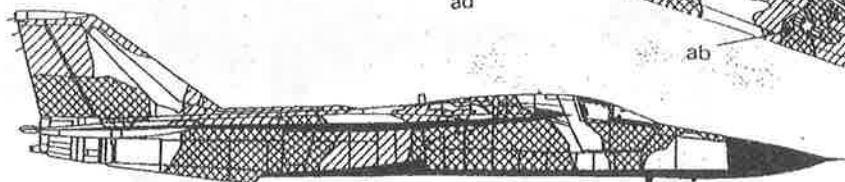

A-10A 81-990/AR 509th TFS, 10th TFW RAF Alconbury 1989

Camouflage pattern for all A-10As

Camouflage pattern for F-111E and F-111F

- | | | | |
|--|--------------------|---|-------------------|
|  | X114 FS14079 Green |  | X12 FS17038 Black |
|  | X116 FS14102 Green |  | X102 FS10219 Tan |