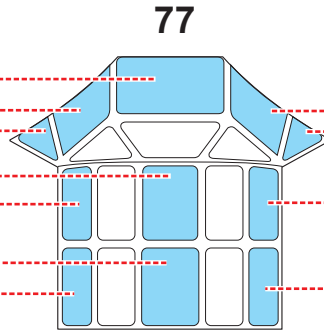

eduard
MASK

EX 293

B-24D 1/48

The die-cut mask for accurate canopy frame painting of the
Monogram / Revell scale 1/48 KIT

1.) 79

2.) 79

3.) INTERIOR COLOR

4.) CAMOUFLAGE COLOR