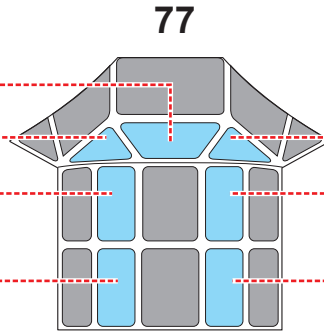

eduard
MASK

EX 293

B-24D 1/48

The die-cut mask for accurate canopy frame painting of the
Monogram / Revell scale 1/48 KIT

1.) 79

2.) 79

3.) INTERIOR COLOR

4.) CAMOUFLAGE COLOR