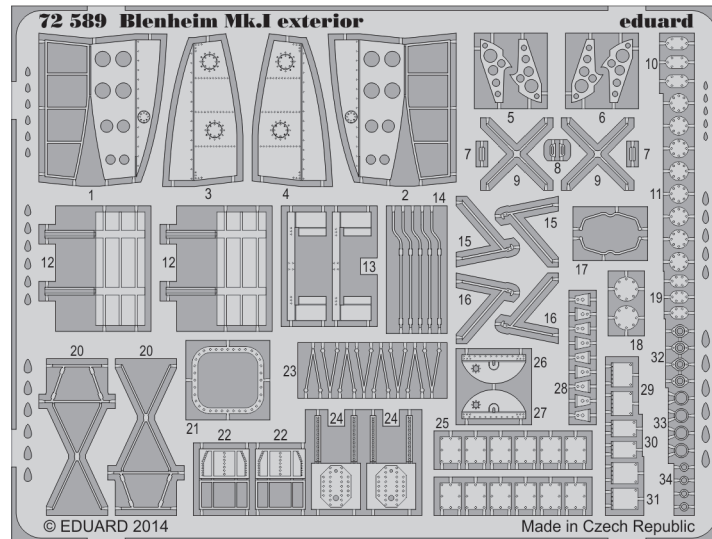

■ ORIGINAL KIT PARTS
PŮVODNÍ DÍLY STAVEBNICE

■ PHOTO-ETCHED PARTS
LEPTANÉ DÍLY

■ PARTS TO BE REMOVED
DÍLY K ODSTRANĚNÍ

■ FILL
TMELIT

B

C

B1

*For further detail sets look for **eduard** 72 589 Blenheim Mk.I exterior
(not included in this set)*

*For further detail sets look for **eduard** 72 592 Blenheim Mk.I bomb bay
(not included in this set)*