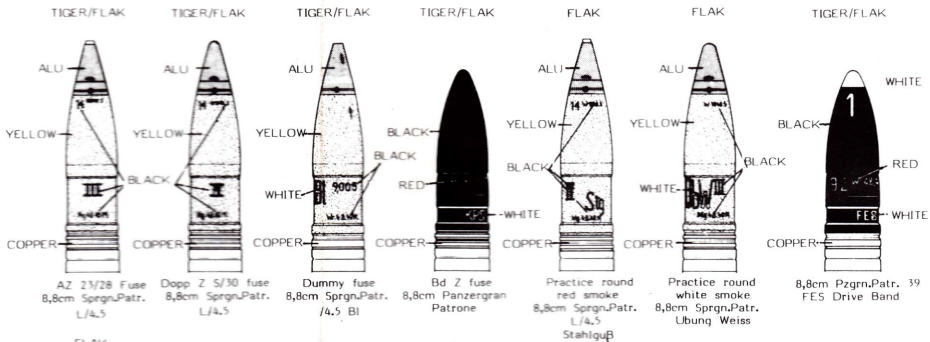

Suitable for : TIGER I type E
Flak 18/36/37