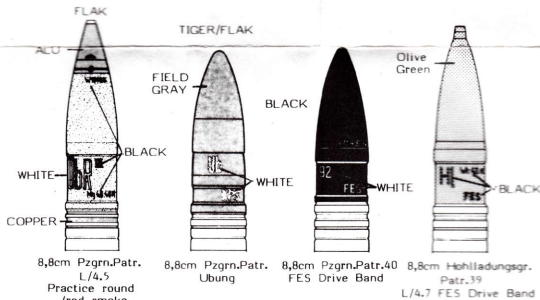

Suitable for : TIGER I type E
Flak 18/36/37