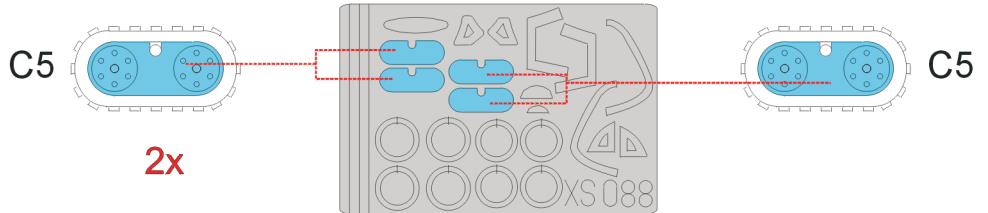

**eduard**  
**Express Mask**

**XS 088**

# Me-163 Komet

The die-cut mask for accurate canopy frame painting of the  
*Academy 1/72 KIT*

**REFERENCES:**

Aero Detail #10