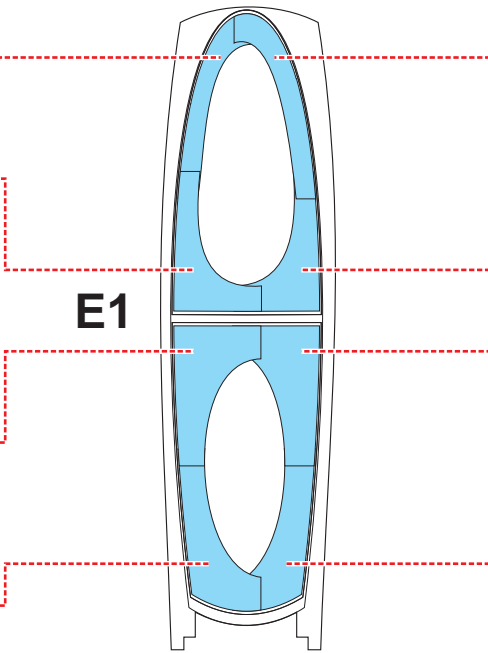

eduard
MASK

EX 290

F-16I SUFA 1/48

The die-cut mask for accurate canopy frame painting of the
Hasegawa scale 1/48 KIT

LIQUID MASK ■

E1