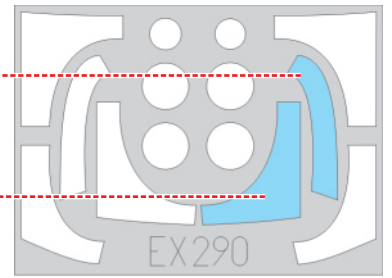

eduard
MASK

EX 290

F-16I SUFA 1/48

The die-cut mask for accurate canopy frame painting of the
Hasegawa scale 1/48 KIT

LIQUID MASK ■

E1