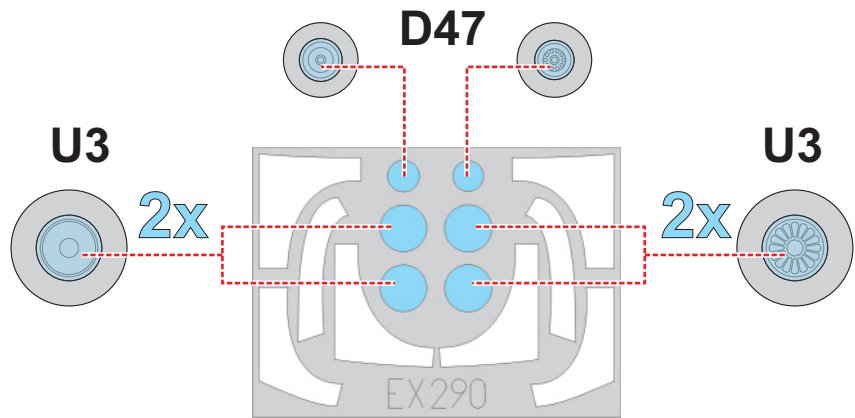

eduard
MASK

EX 290

F-16I SUFA 1/48

The die-cut mask for accurate canopy frame painting of the
Hasegawa scale 1/48 KIT

LIQUID MASK ■

E1