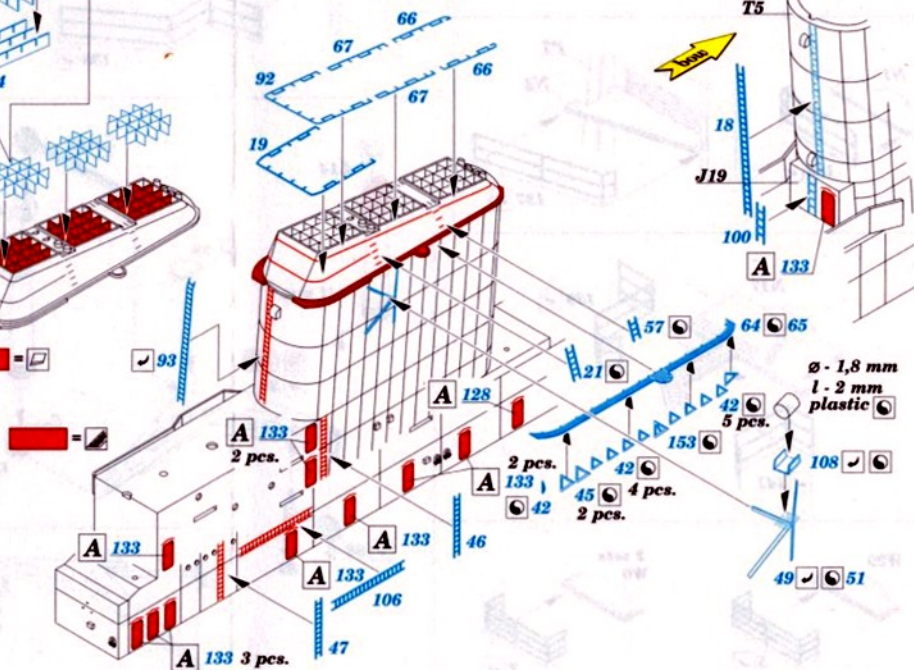

**Flight deck  
inside**

**Flight deck**

PE-B7 ✓ 113

J32 ✓ 24

Ø - 1,5 mm  
l - 1,5 mm plastic

2 sets

3 sets

Related products: 53 314 USS Midway CV-41 part 1 1/350