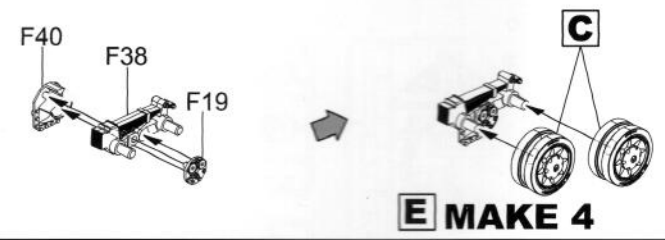

◆ READY TO ASSEMBLE PRECISION MODEL KIT ◆ MODELING SKILLS HELPFUL IF UNDER 14 YEARS OF AGE ◆ MODEL MAY VARY FROM IMAGE ON BOX ◆ GEMENT AND PAINT NOT INCLUDED

Metal Gun Barrel Includ

1

2

Optional P
可选零件

3

MAKE 2