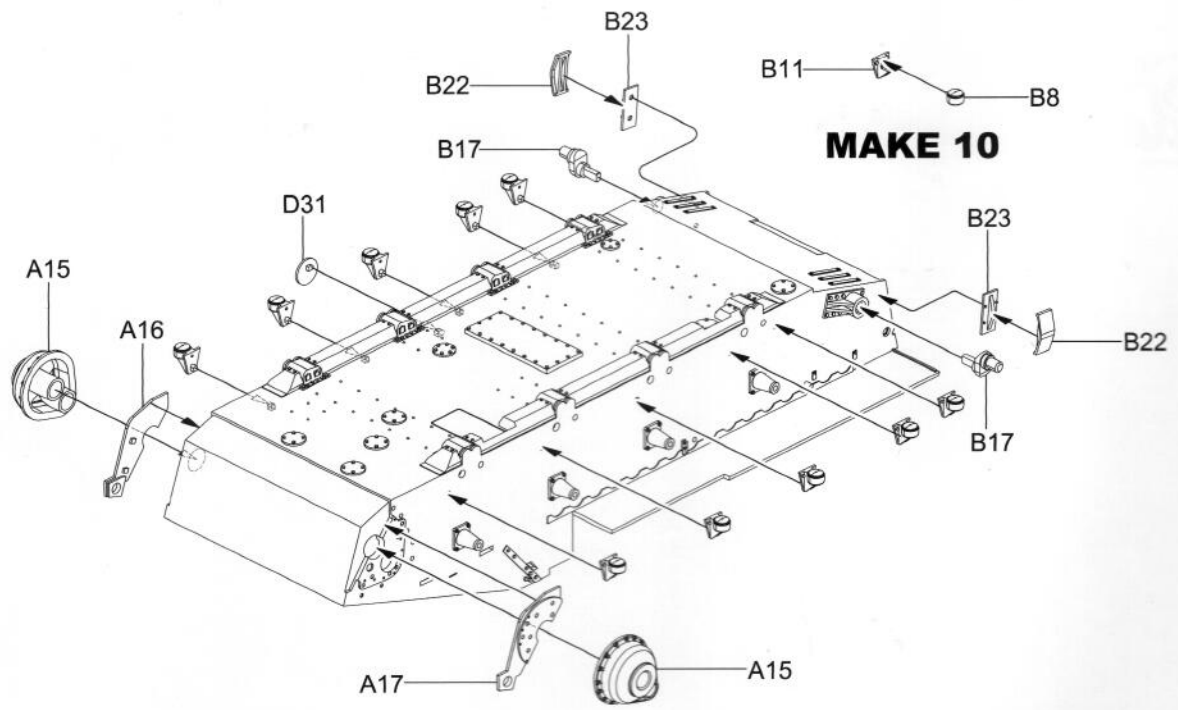

Border

LATE PRODUCTION

HUMMEL

15cm s.FH 18/1 Hummel Sd.Kfz.165

野蜂 150mm自行榴弾炮 后期型
ドイツ軍 Sd.Kfz.165 フンメル自走砲 後期生産型

1/35
SCALE
BT-035

- ◆ 3 SHEETS OF PAINTING
- ◆ PE PARTS INCLUDED
- ◆ INCLUDES JERRY CAN, WATER BUCKET
- ◆ INCLUDES METAL BARREL WITH RIFLING
- ◆ COMES WITH A COMPLETE CANNON STRUCTURE

◆ READY TO ASSEMBLE PRECISION MODEL KIT ◆ MODELING SKILLS HELPFUL IF UNDER 14 YEARS OF AGE ◆ MODEL MAY VARY FROM IMAGE ON BOX ◆ GEMENT AND PAINT NOT INCLUDED

Metal Gun Barrel Includ

1

2

Optional P
可选零件

3

MAKE 2

切除CUT

15

16

17

M

PE

Track placement frame
车体侧面履带挂置架

?