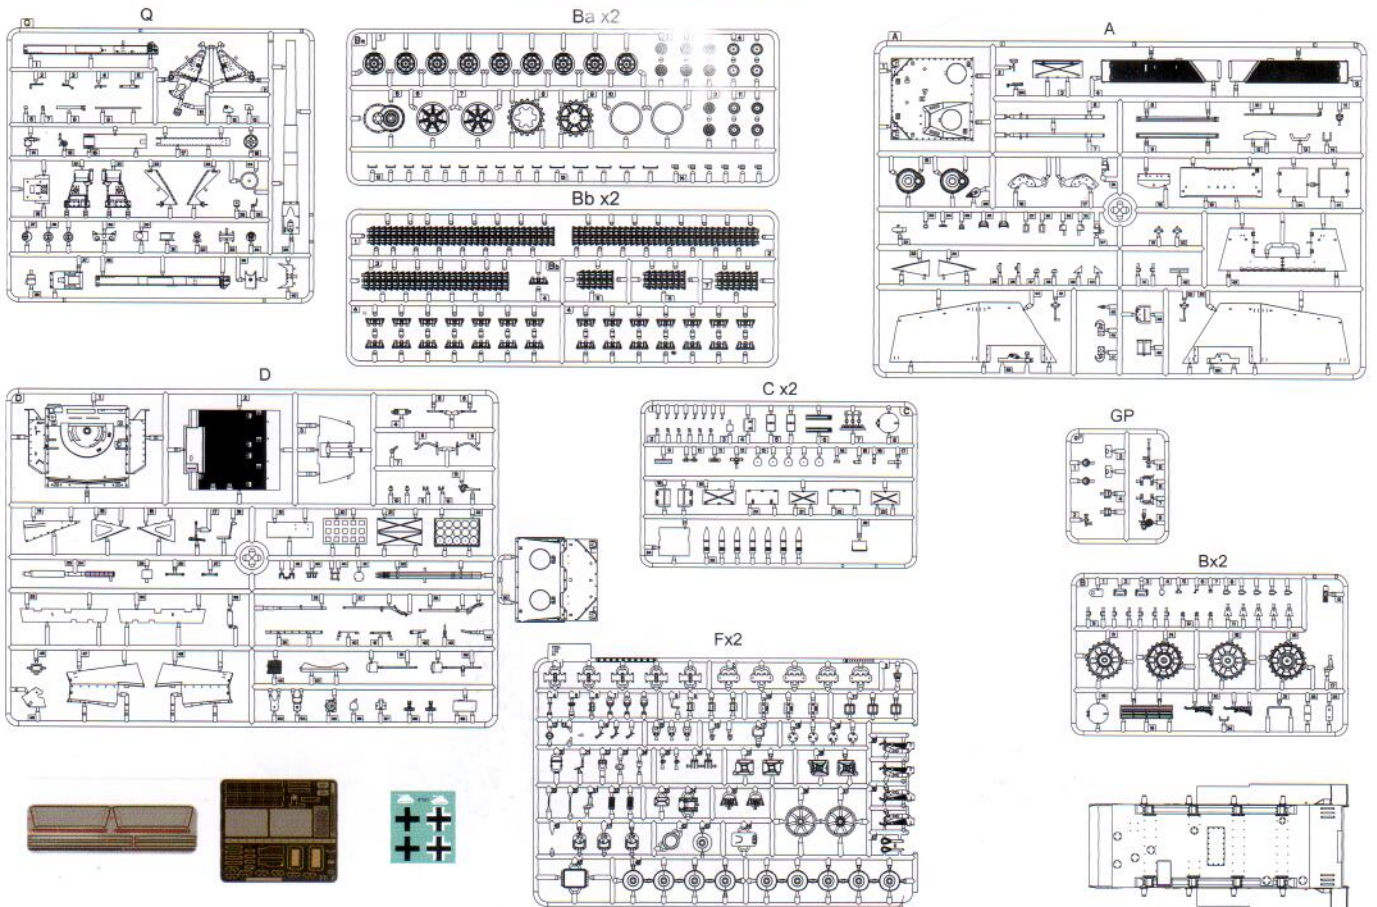

Metal Gun Barrel Includ