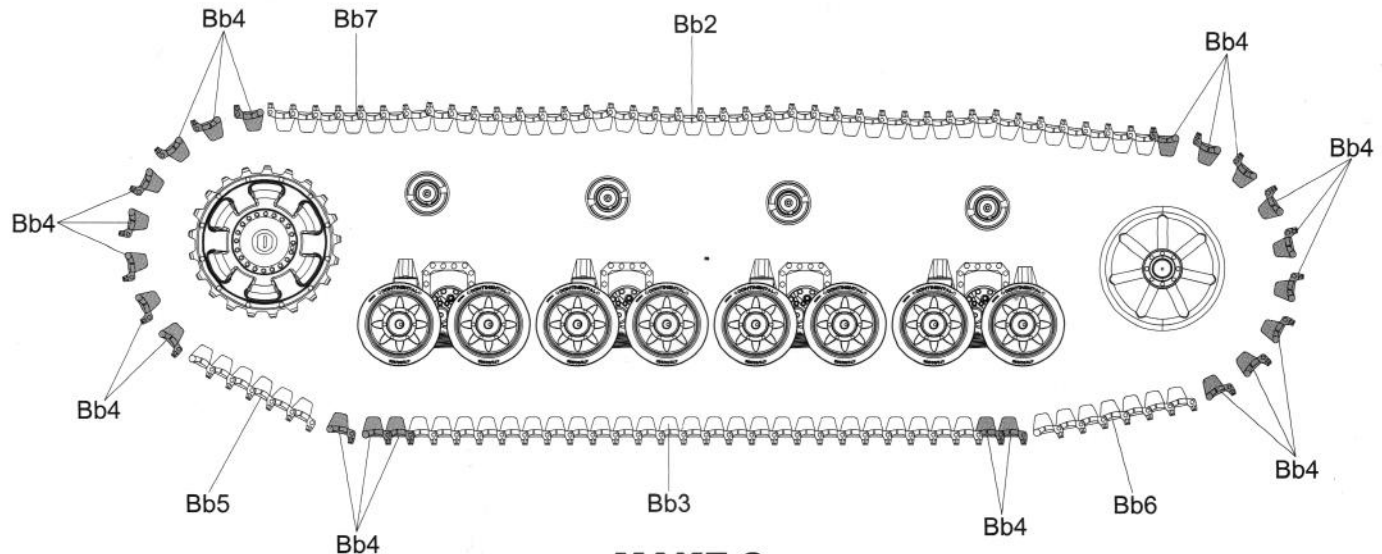

Border

LATE PRODUCTION

HUMMEL

15cm s.FH 18/1 Hummel Sd.Kfz.165

野蜂 150mm自行榴弾炮 后期型
ドイツ軍 Sd.Kfz.165 フンメル自走砲 後期生産型

1/35
SCALE
BT-035

- ◆ 3 SHEETS OF PAINTING
- ◆ PE PARTS INCLUDED
- ◆ INCLUDES JERRY CAN, WATER BUCKET
- ◆ INCLUDES METAL BARREL WITH RIFLING
- ◆ COMES WITH A COMPLETE CANNON STRUCTURE

◆ READY TO ASSEMBLE PRECISION MODEL KIT ◆ MODELING SKILLS HELPFUL IF UNDER 14 YEARS OF AGE ◆ MODEL MAY VARY FROM IMAGE ON BOX ◆ GEMENT AND PAINT NOT INCLUDED

Metal Gun Barrel Includ

1

2

Optional P
可选零件

3

MAKE 2

4

MAKE 2

5

6

7

關閉
Closed

Optional P
可选零件

MAKE 2

切除CUT

15

16

17

M

PE

Track placement frame
车体侧面履带挂置架

?