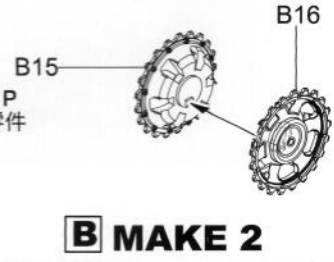

◆ READY TO ASSEMBLE PRECISION MODEL KIT ◆ MODELING SKILLS HELPFUL IF UNDER 14 YEARS OF AGE ◆ MODEL MAY VARY FROM IMAGE ON BOX ◆ GEMENT AND PAINT NOT INCLUDED

Metal Gun Barrel Includ

1

2

Optional P
可选零件

3

MAKE 2