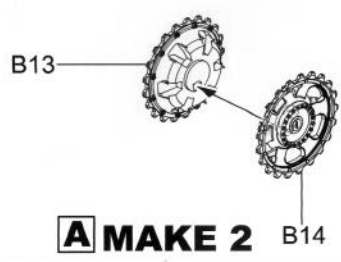

◆ READY TO ASSEMBLE PRECISION MODEL KIT ◆ MODELING SKILLS HELPFUL IF UNDER 14 YEARS OF AGE ◆ MODEL MAY VARY FROM IMAGE ON BOX ◆ GEMENT AND PAINT NOT INCLUDED

Metal Gun Barrel Includ

1

2

Optional P
可选零件

3

MAKE 2