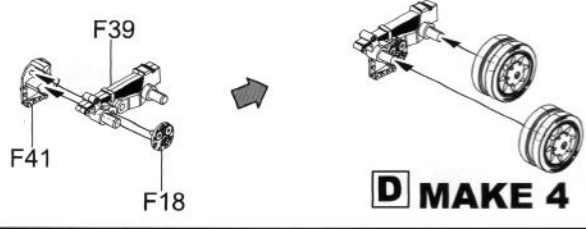

◆ READY TO ASSEMBLE PRECISION MODEL KIT ◆ MODELING SKILLS HELPFUL IF UNDER 14 YEARS OF AGE ◆ MODEL MAY VARY FROM IMAGE ON BOX ◆ GEMENT AND PAINT NOT INCLUDED

Metal Gun Barrel Includ

1

2

Optional P
可选零件

3

MAKE 2