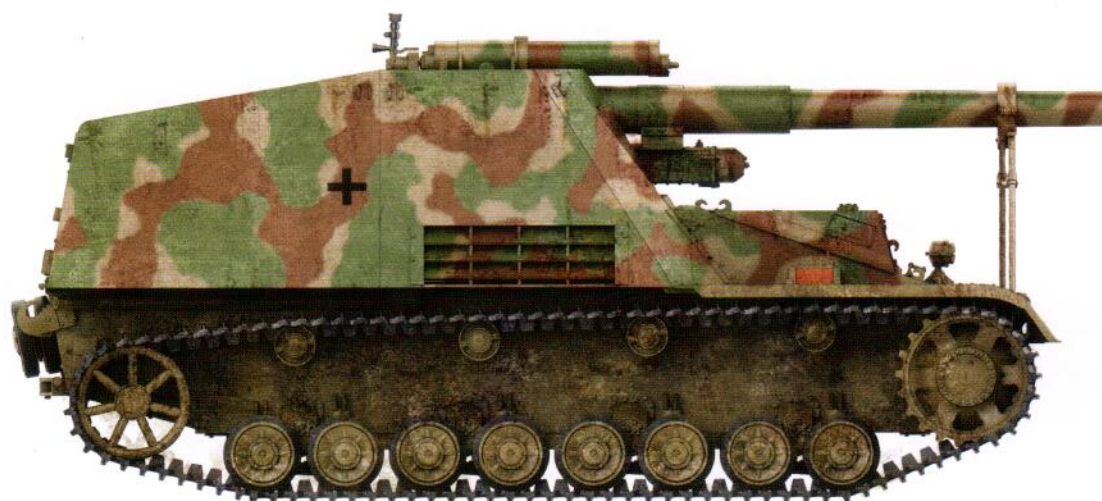

- **CU007** RAL8002
  土红
  Earth Red
- **CV018** RAL6007
  德军橄榄绿(偏差)
  Ger. Olive Green(vari)
- **CV017** RAL7028(44)
  暗黄(44)
  Dark Yellow