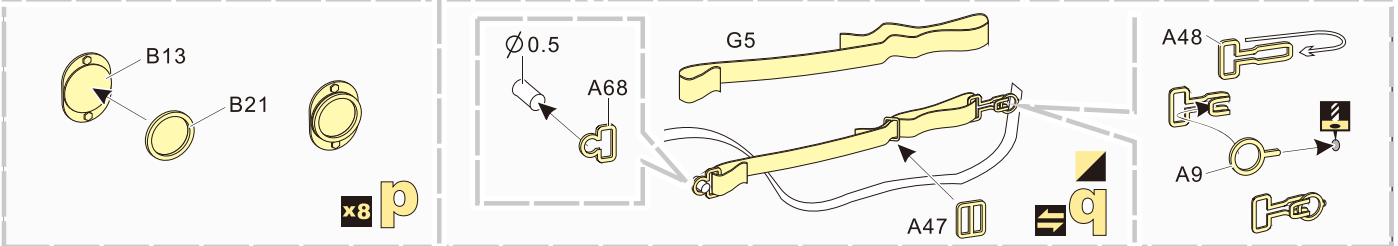

制作若干组  
multiple assembly
- 选择安装  
alternative
- 用铜管制作  
make from brass tube
- 用胶棒制作  
make from plastic rod

用尖端在凹槽处冲压  
use penpoint to press on the dent

蚀刻片零件内侧面向上  
Put the part upside down

用笔尖在凹槽处刺  
Use penpoint to press on the dent

**a**

**b**

**c**

**d**

**e**

1/35 MILITARY MINIATURE VEHICLE UPGRADE SERIES PE351036

根据需要调整箱带长度以及松紧  
Adjust the size of the tapes as you need

1/35 MILITARY MINIATURE VEHICLE UPGRADE SERIES PE351036