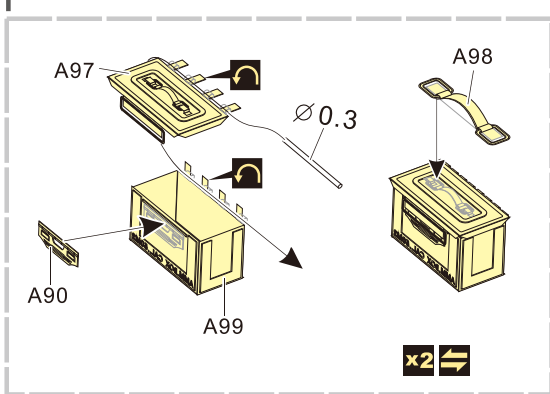

1/35 MILITARY MINIATURE VEHICLE UPGRADE SERIES PE351036

WWII U.S. Jeep Willys MB tyre chains

VOYAGERMODEL® 无微不至 极致享受
The Best Upgrade Solution

Recommended item

PE 35679	WWII US M8 light armored car basic(Gun barrel ,atenna baseinclude)
PE 35678	WWII US M20 armored utility car basic (atenna baseinclude)
PE 35618	WWII US FORD G.P.A. JEEP
PE 35605	WWII U.S. Ford GPW 1/4ton Mod.1942
PE 35465	WWII U.S. GMC 2.5ton 6X6 Cargo Truck
PE 35195	WWII U.S. Jeep Willys MB w/Add Amour
PE 35194	WWII U.S. Jeep Willys MB
PE 351065	WWII U.S. Jeep Willys MB upgrade set
PE 351066	WWII U.S. Jeep Willys MB w/Add Amour upgrade set