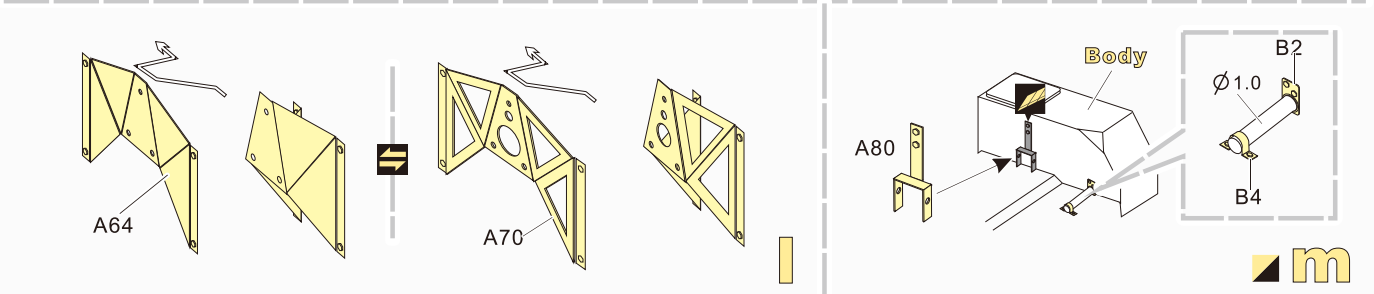

制作若干组  
multiple assembly
- 选择安装  
alternative
- 用铜管制作  
make from brass tube
- 用胶棒制作  
make from plastic rod

用尖端在凹槽处冲压  
use penpoint to press on the dent

蚀刻片零件内侧面向上  
Put the part upside down

用笔尖在凹槽处刺  
Use penpoint to press on the dent

**a**

**b**

**c**

**d**

**e**

1/35 MILITARY MINIATURE VEHICLE UPGRADE SERIES PE351036

根据需要调整箱带长度以及松紧  
Adjust the size of the tapes as you need

1/35 MILITARY MINIATURE VEHICLE UPGRADE SERIES PE351036