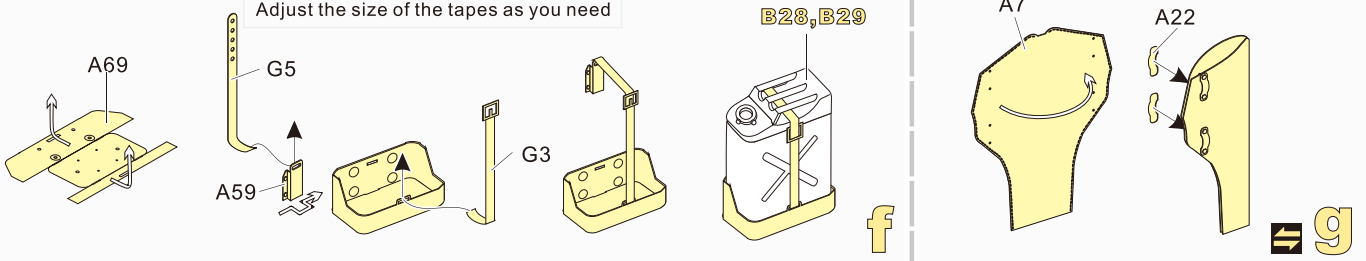

制作若干组  
multiple assembly
- 选择安装  
alternative
- 用铜管制作  
make from brass tube
- 用胶棒制作  
make from plastic rod

用尖端在凹槽处冲压  
use penpoint to press on the dent

蚀刻片零件内侧面向上  
Put the part upside down

用笔尖在凹槽处刺  
Use penpoint to press on the dent

**a**

**b**

**c**

**d**

**e**

1/35 MILITARY MINIATURE VEHICLE UPGRADE SERIES PE351036

根据需要调整箱带长度以及松紧  
Adjust the size of the tapes as you need

1/35 MILITARY MINIATURE VEHICLE UPGRADE SERIES PE351036