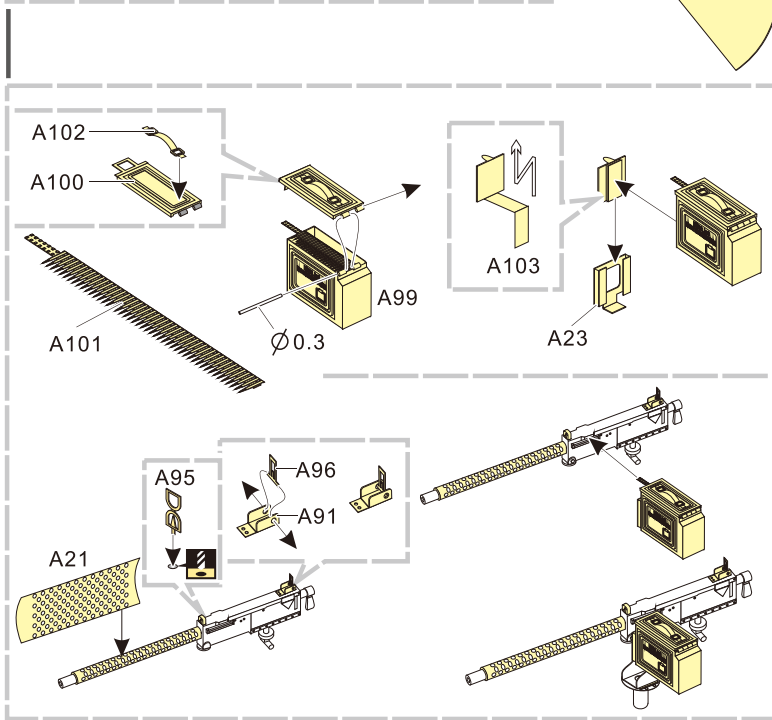

1/35 MILITARY MINIATURE VEHICLE UPGRADE SERIES PE351036

WWII U.S. Jeep Willys MB tyre chains

VOYAGERMODEL® 无微不至 极致享受
The Best Upgrade Solution

Recommended item

PE 35679	WWII US M8 light armored car basic(Gun barrel ,atenna baseinclude)
PE 35678	WWII US M20 armored utility car basic (atenna baseinclude)
PE 35618	WWII US FORD G.P.A. JEEP
PE 35605	WWII U.S. Ford GPW 1/4ton Mod.1942
PE 35465	WWII U.S. GMC 2.5ton 6X6 Cargo Truck
PE 35195	WWII U.S. Jeep Willys MB w/Add Amour
PE 35194	WWII U.S. Jeep Willys MB
PE 351065	WWII U.S. Jeep Willys MB upgrade set
PE 351066	WWII U.S. Jeep Willys MB w/Add Amour upgrade set