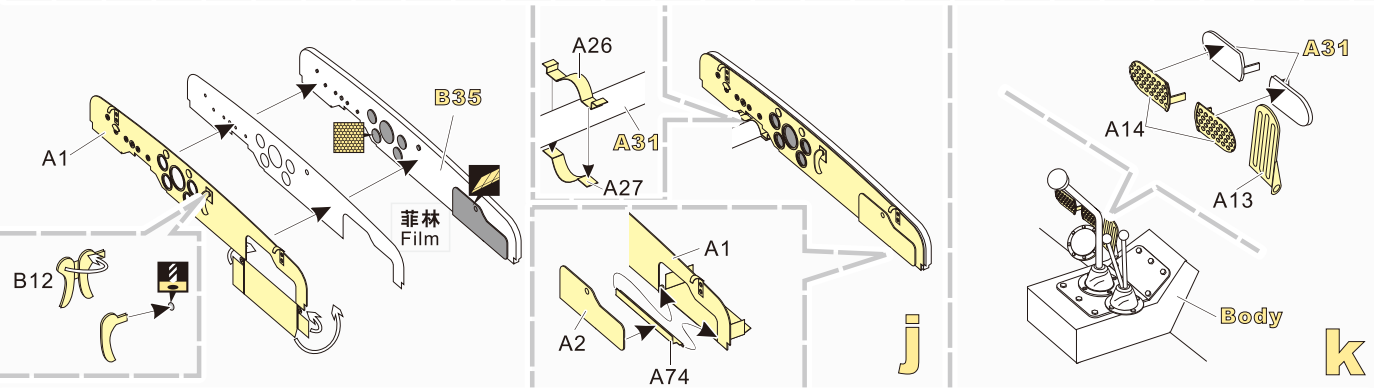

制作若干组  
multiple assembly
- 选择安装  
alternative
- 用铜管制作  
make from brass tube
- 用胶棒制作  
make from plastic rod

用尖端在凹槽处冲压  
use penpoint to press on the dent

蚀刻片零件内侧面向上  
Put the part upside down

用笔尖在凹槽处刺  
Use penpoint to press on the dent

**a**

**b**

**c**

**d**

**e**

1/35 MILITARY MINIATURE VEHICLE UPGRADE SERIES PE351036

根据需要调整箱带长度以及松紧  
Adjust the size of the tapes as you need

1/35 MILITARY MINIATURE VEHICLE UPGRADE SERIES PE351036