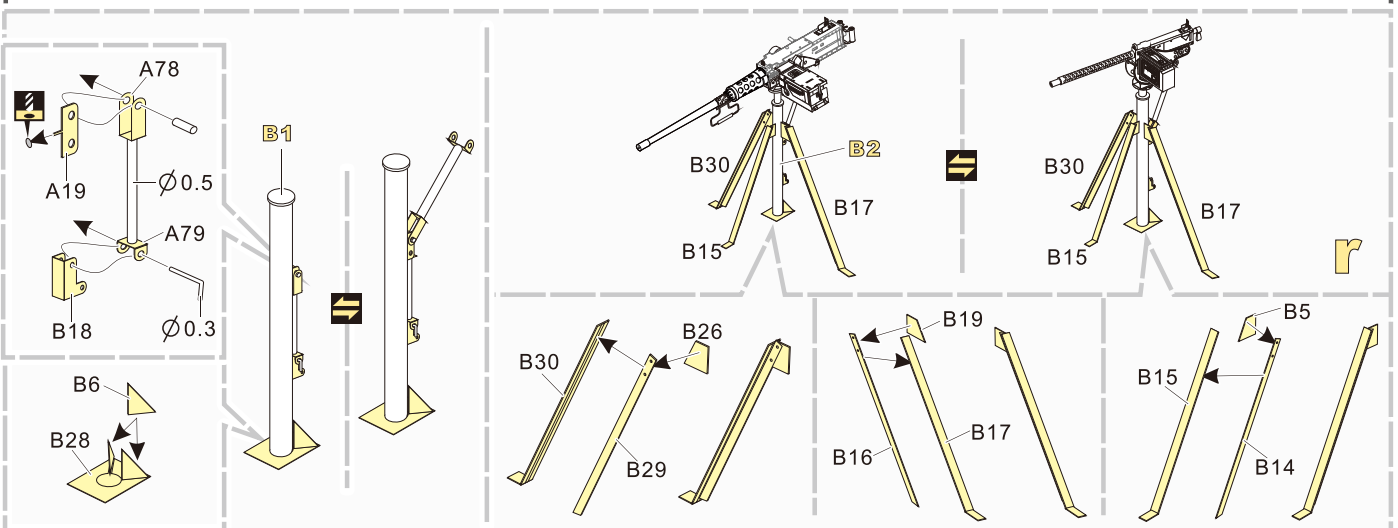

1/35 MILITARY MINIATURE VEHICLE UPGRADE SERIES PE351036