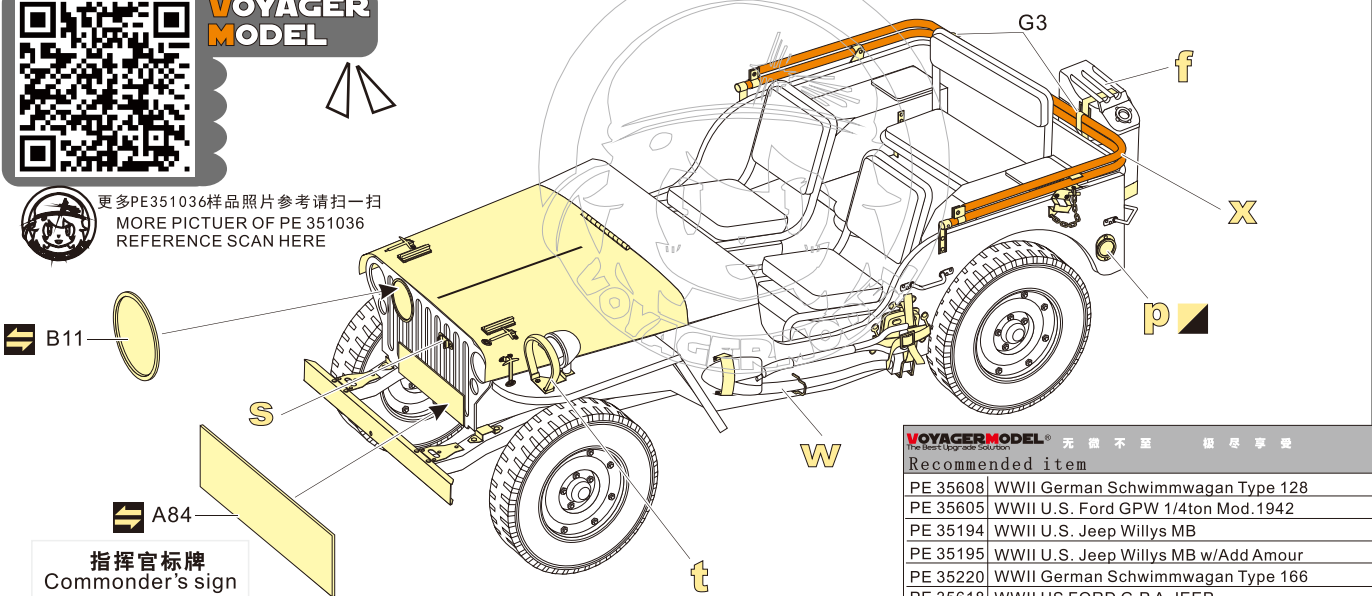

指挥官标牌
Commander's sign

VOYAGERMODEL® 无微不至 极尽享受 The Best Upgrade Solution	
Recommended item	
PE 35608	WWII German Schwimmwagen Type 128
PE 35605	WWII U.S. Ford GPW 1/4ton Mod.1942
PE 35194	WWII U.S. Jeep Willys MB
PE 35195	WWII U.S. Jeep Willys MB w/Add Amour
PE 35220	WWII German Schwimmwagen Type 166
PE 35618	WWII US FORD G.P.A..JEEP
PE 35465	WWII U.S. GMC 2.5ton 6X6 Cargo Truck
PEA 185	WWII U.S. Jeep Willys MB snow plow w/ tyre chains
PEA 187	WWII U.S. Jeep Willys MB tyre chains