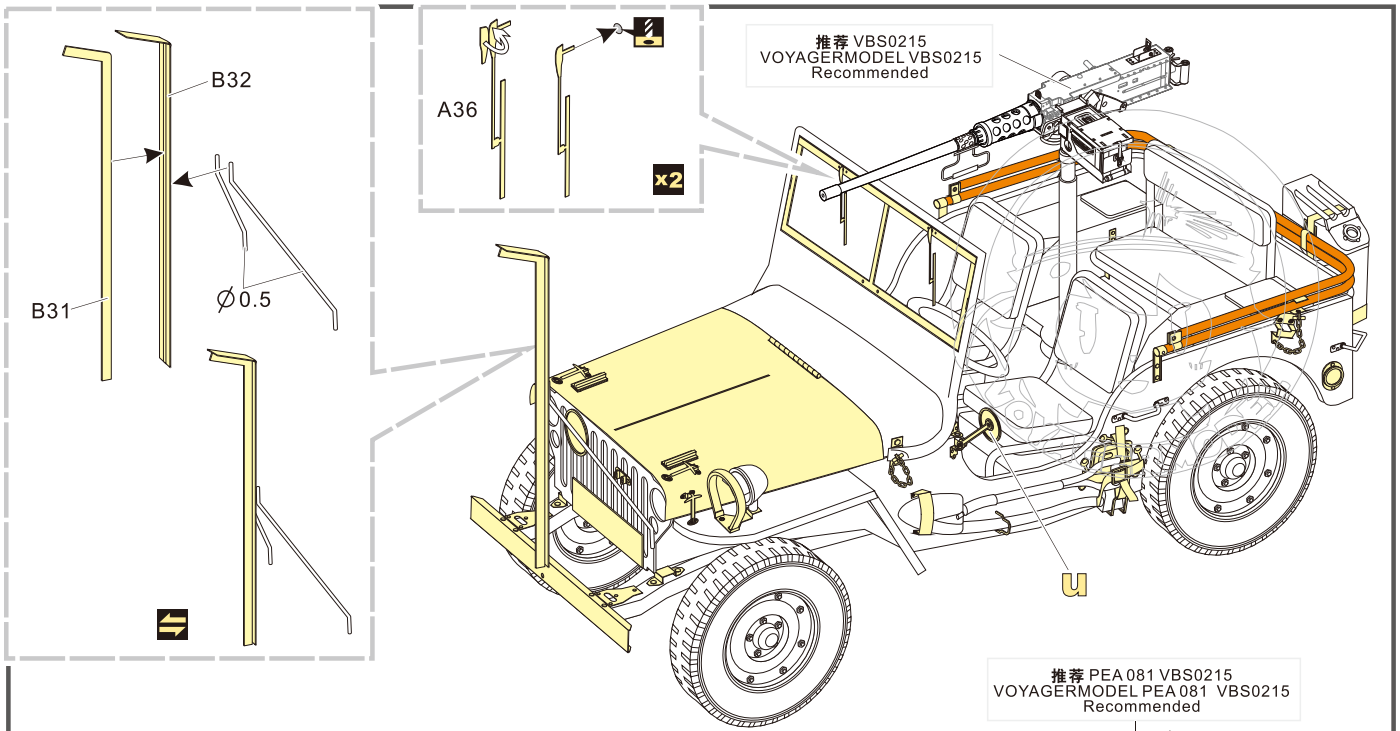

1/35 MILITARY MINIATURE VEHICLE UPGRADE SERIES PE351036

WWII U.S. Jeep Willys MB tyre chains

VOYAGERMODEL® 无微不至 极致享受
The Best Upgrade Solution

Recommended item

PE 35679	WWII US M8 light armored car basic(Gun barrel ,atenna baseinclude)
PE 35678	WWII US M20 armored utility car basic (atenna baseinclude)
PE 35618	WWII US FORD G.P.A. JEEP
PE 35605	WWII U.S. Ford GPW 1/4ton Mod.1942
PE 35465	WWII U.S. GMC 2.5ton 6X6 Cargo Truck
PE 35195	WWII U.S. Jeep Willys MB w/Add Amour
PE 35194	WWII U.S. Jeep Willys MB
PE 351065	WWII U.S. Jeep Willys MB upgrade set
PE 351066	WWII U.S. Jeep Willys MB w/Add Amour upgrade set