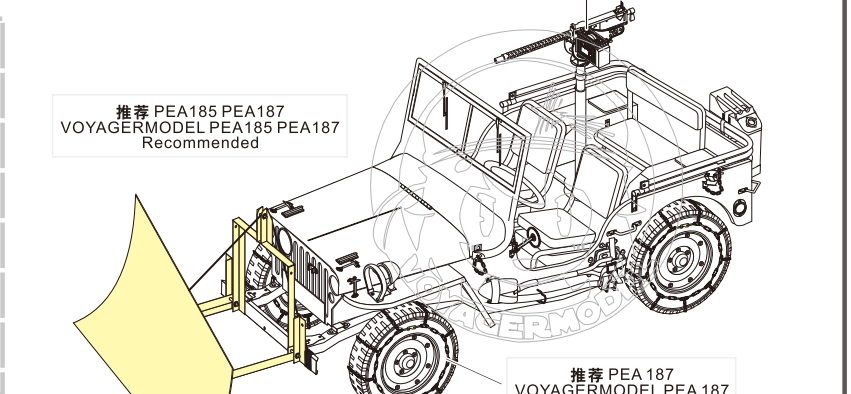

1/35 MILITARY MINIATURE VEHICLE UPGRADE SERIES PE351036

WWII U.S. Jeep Willys MB tyre chains

VOYAGERMODEL® 无微不至 极致享受
The Best Upgrade Solution

Recommended item

PE 35679	WWII US M8 light armored car basic(Gun barrel ,atenna baseinclude)
PE 35678	WWII US M20 armored utility car basic (atenna baseinclude)
PE 35618	WWII US FORD G.P.A. JEEP
PE 35605	WWII U.S. Ford GPW 1/4ton Mod.1942
PE 35465	WWII U.S. GMC 2.5ton 6X6 Cargo Truck
PE 35195	WWII U.S. Jeep Willys MB w/Add Amour
PE 35194	WWII U.S. Jeep Willys MB
PE 351065	WWII U.S. Jeep Willys MB upgrade set
PE 351066	WWII U.S. Jeep Willys MB w/Add Amour upgrade set