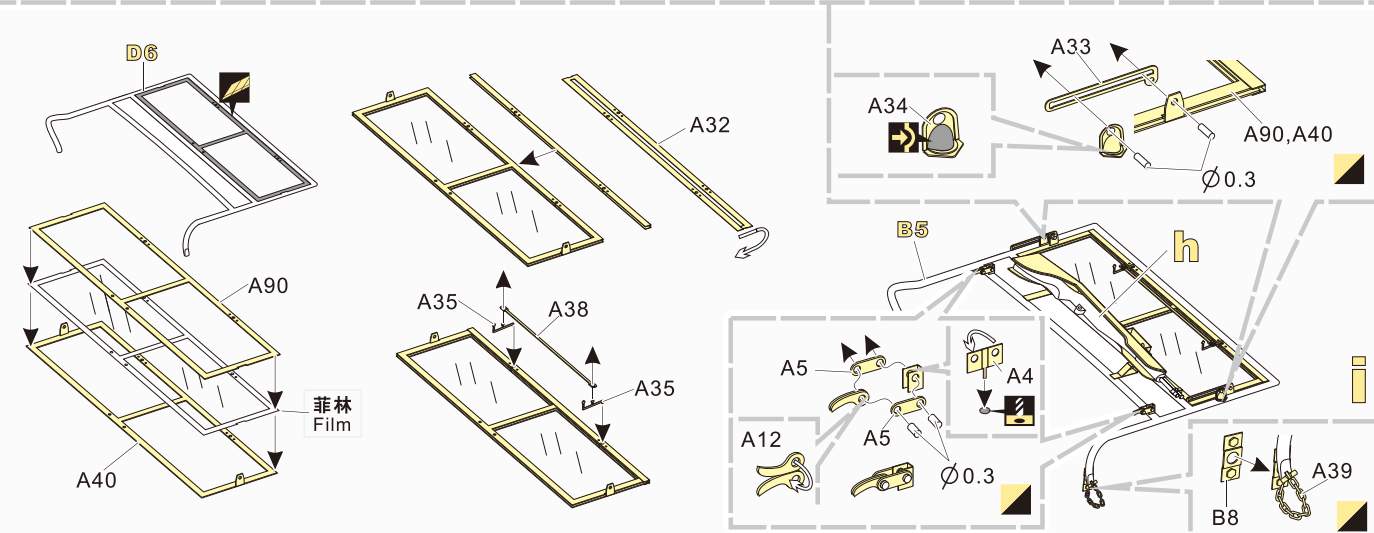

制作若干组  
multiple assembly
- 选择安装  
alternative
- 用铜管制作  
make from brass tube
- 用胶棒制作  
make from plastic rod

用尖端在凹槽处冲压  
use penpoint to press on the dent

蚀刻片零件内侧面向上  
Put the part upside down

用笔尖在凹槽处刺  
Use penpoint to press on the dent

**a**

**b**

**c**

**d**

**e**

1/35 MILITARY MINIATURE VEHICLE UPGRADE SERIES PE351036

根据需要调整箱带长度以及松紧  
Adjust the size of the tapes as you need

1/35 MILITARY MINIATURE VEHICLE UPGRADE SERIES PE351036