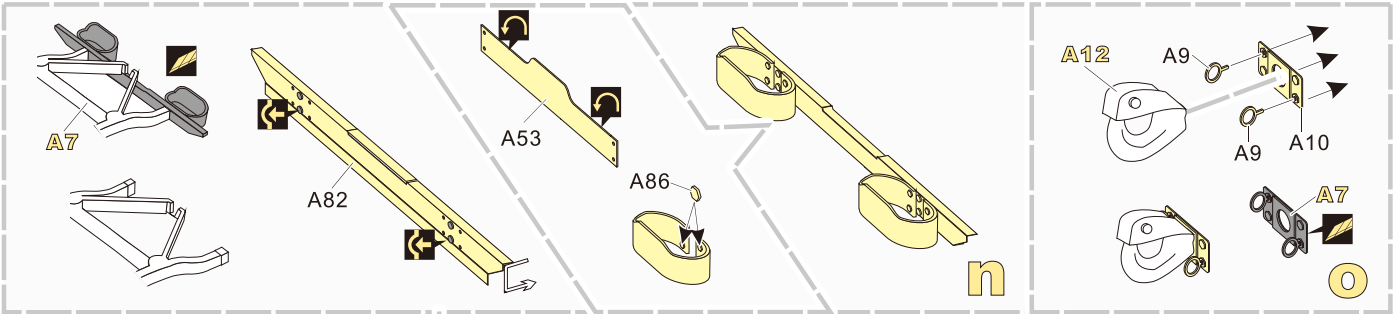

制作若干组  
multiple assembly
- 选择安装  
alternative
- 用铜管制作  
make from brass tube
- 用胶棒制作  
make from plastic rod

用尖端在凹槽处冲压  
use penpoint to press on the dent

蚀刻片零件内侧面向上  
Put the part upside down

用笔尖在凹槽处刺  
Use penpoint to press on the dent

**a**

**b**

**c**

**d**

**e**

1/35 MILITARY MINIATURE VEHICLE UPGRADE SERIES PE351036

根据需要调整箱带长度以及松紧  
Adjust the size of the tapes as you need

1/35 MILITARY MINIATURE VEHICLE UPGRADE SERIES PE351036