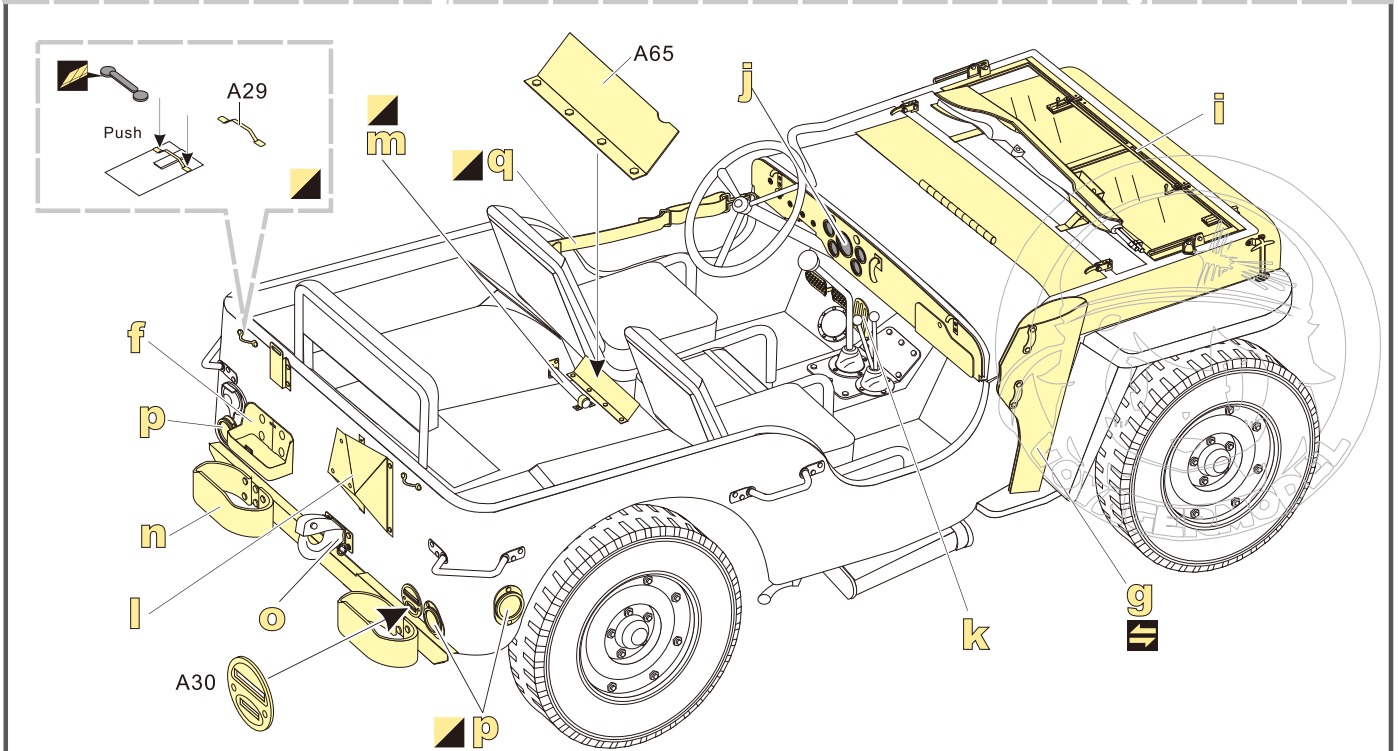

**a**

**b**

**c**

**d**

**e**

1/35 MILITARY MINIATURE VEHICLE UPGRADE SERIES PE351036

根据需要调整箱带长度以及松紧  
Adjust the size of the tapes as you need

1/35 MILITARY MINIATURE VEHICLE UPGRADE SERIES PE351036