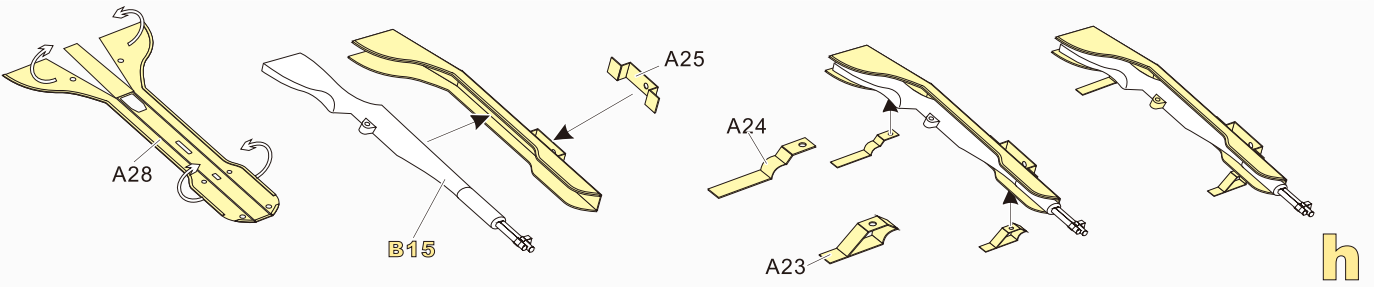

制作若干组  
multiple assembly
- 选择安装  
alternative
- 用铜管制作  
make from brass tube
- 用胶棒制作  
make from plastic rod

用尖端在凹槽处冲压  
use penpoint to press on the dent

蚀刻片零件内侧面向上  
Put the part upside down

用笔尖在凹槽处刺  
Use penpoint to press on the dent

**a**

**b**

**c**

**d**

**e**

1/35 MILITARY MINIATURE VEHICLE UPGRADE SERIES PE351036

根据需要调整箱带长度以及松紧  
Adjust the size of the tapes as you need

1/35 MILITARY MINIATURE VEHICLE UPGRADE SERIES PE351036