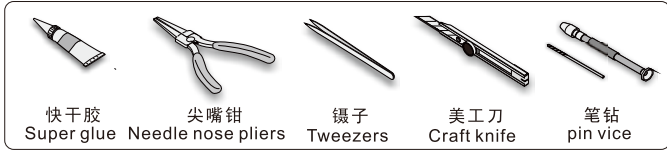

1/35 MILITARY MINIATURE VEHICLE UPGRADE SERIES PE351036

WWII U.S. Jeep Willys MB upgrade set

二战美军威力MB型吉普车改造件

[For MENG VS-011]

推荐使用工具 RECOMMENDED TOOLS

- 安装
  install
- 折叠
  bend
- **A1**

  改造件零件编号
  PE/resin part number
- **B12**

  原零件编号
  kit part number
- **C22**

  被替换的原零件编号
  replaced kit part number
- 另一侧相同制作
  repeat on opposite side
- 切除
  remove
- 打磨
  grind off
- 弧度卷曲
  radial bending
- **x2**

  制作若干组
  multiple assembly
- 选择安装
  alternative
- 用铜管制作
  make from brass tube
- 用胶棒制作
  make from plastic rod

用尖端在凹槽处冲压
use penpoint to press on the dent

蚀刻片零件内侧面向上
Put the part upside down

用笔尖在凹槽处刺
Use penpoint to press on the dent

a

b

c

d

e