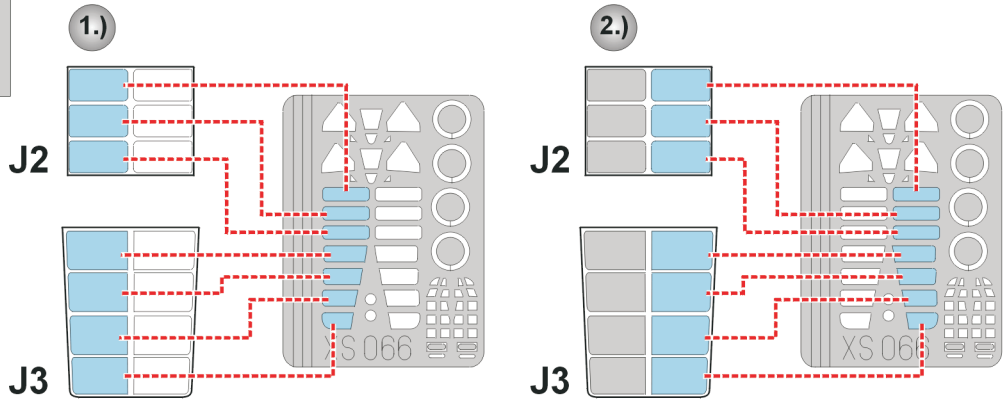

eduard
Express Mask

XS 066

F2A Buffalo

The die-cut mask for accurate canopy frame painting of the
Hasegawa 1/72 KIT

J4 2x