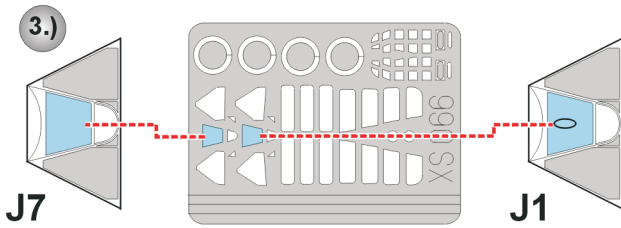

eduard
Express Mask

XS 066

F2A Buffalo

The die-cut mask for accurate canopy frame painting of the
Hasegawa 1/72 KIT

J4 2x