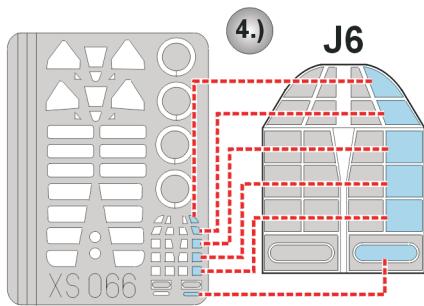

eduard
Express Mask

XS 066

F2A Buffalo

The die-cut mask for accurate canopy frame painting of the
Hasegawa 1/72 KIT

J4 2x