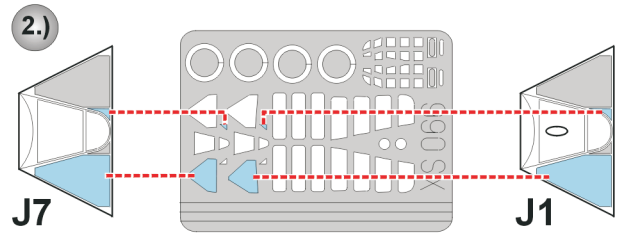

eduard
Express Mask

XS 066

F2A Buffalo

The die-cut mask for accurate canopy frame painting of the
Hasegawa 1/72 KIT

J4 2x