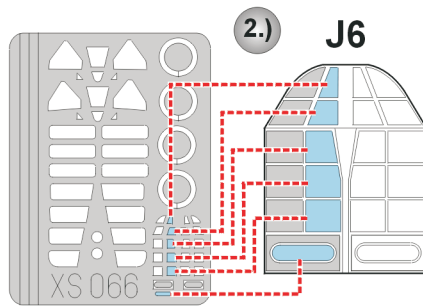

eduard
Express Mask

XS 066

F2A Buffalo

The die-cut mask for accurate canopy frame painting of the
Hasegawa 1/72 KIT

J4 2x