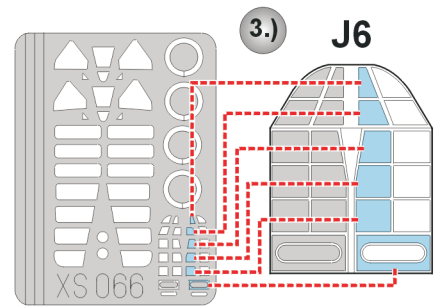

eduard
Express Mask

XS 066

F2A Buffalo

The die-cut mask for accurate canopy frame painting of the
Hasegawa 1/72 KIT

J4 2x