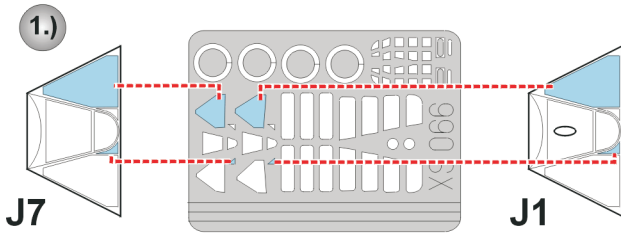

eduard
Express Mask

XS 066

F2A Buffalo

The die-cut mask for accurate canopy frame painting of the
Hasegawa 1/72 KIT

J4 2x