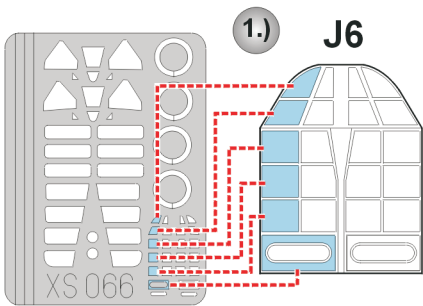

eduard
Express Mask

XS 066

F2A Buffalo

The die-cut mask for accurate canopy frame painting of the
Hasegawa 1/72 KIT

J4 2x