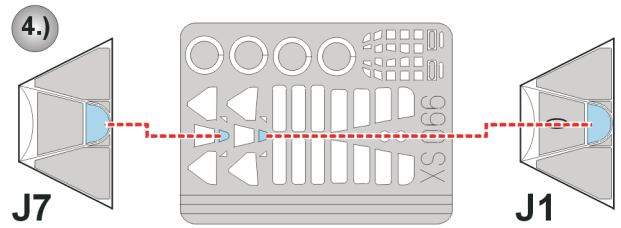

eduard
Express Mask

XS 066

F2A Buffalo

The die-cut mask for accurate canopy frame painting of the
Hasegawa 1/72 KIT

J4 2x