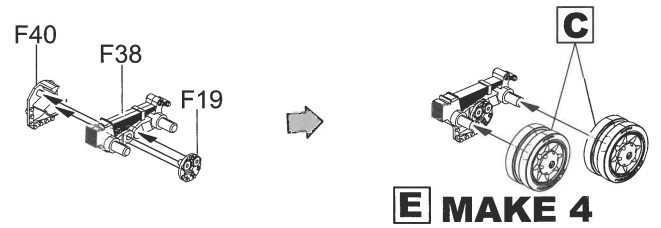

B MAKE 2

C MAKE 2