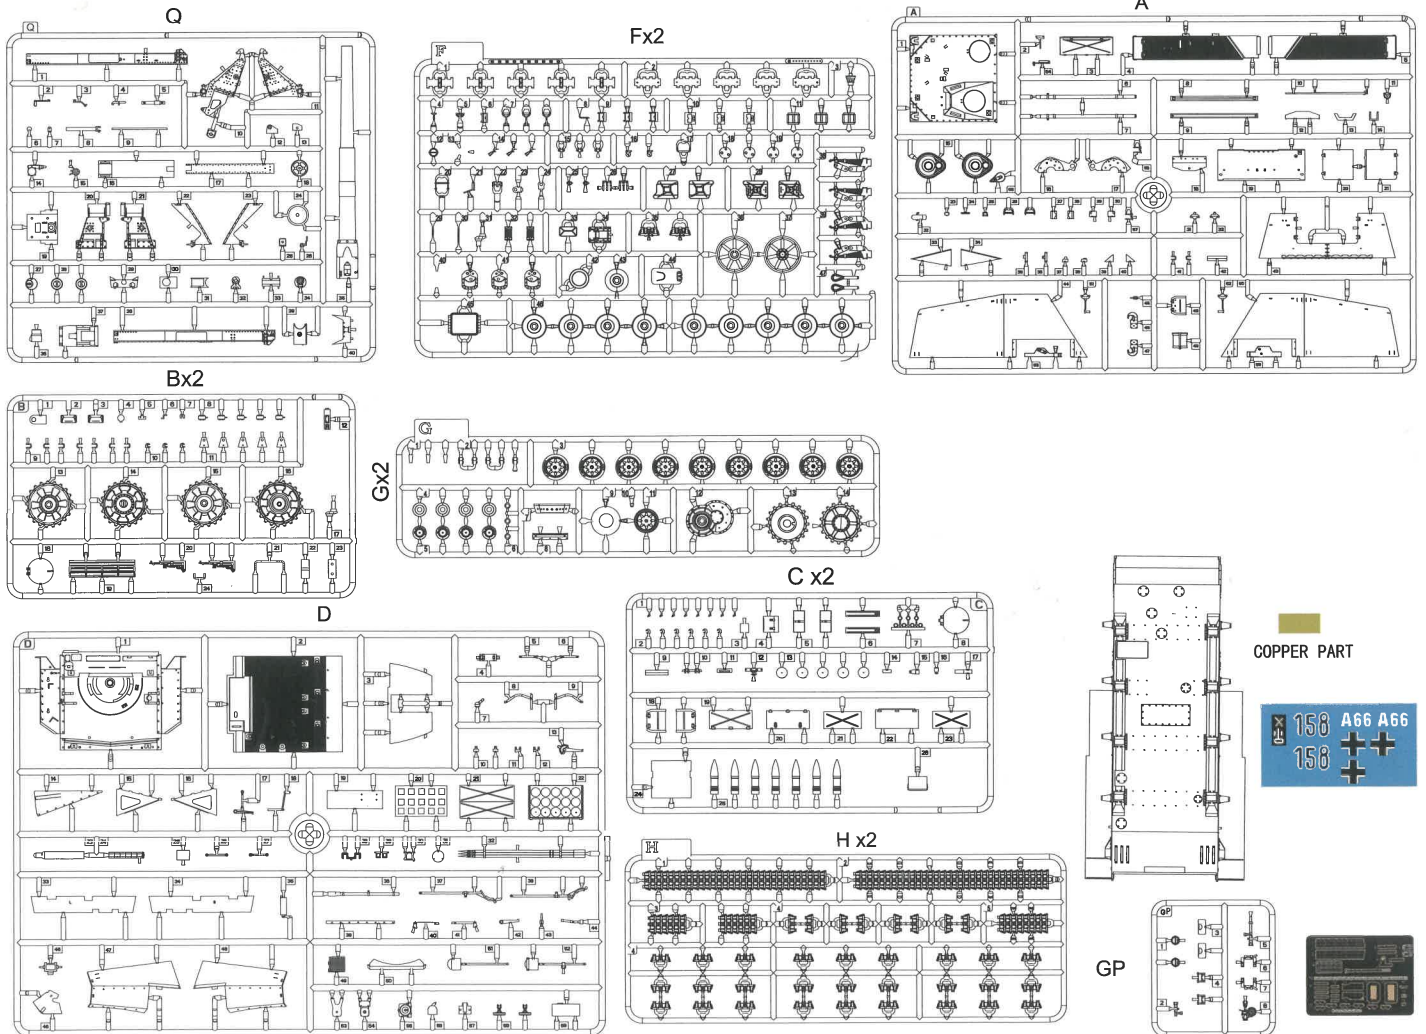

Border

EARLY PRODUCTION
HUMMEL

15cm s.FH 18/1 Hummel Sd.Kfz.165

野蜂 150mm 自行榴弾炮 初期型
ドイツ軍 Sd.Kfz.165 フンメル 自走砲 初期生産型

備後志
XNUMXZ12023

1/35
SCALE
BT-032

- 3 SCHEMES OF PAINTING
- PE PARTS INCLUDED
- INCLUDES JERRY CAN, WATER BUCKET
- INCLUDES METAL BARREL WITH REFLING
- COMES WITH A COMPLETE CANNON STRUCTURE

◆ READY TO ASSEMBLE PRECISION MODEL KIT ◆ MODELING SKILLS HELPFUL IF UNDER 14 YEARS OF AGE ◆ MODEL MAY VARY FROM IMAGE ON BOX ◆ CEMENT AND PAINT NOT INCLUDED