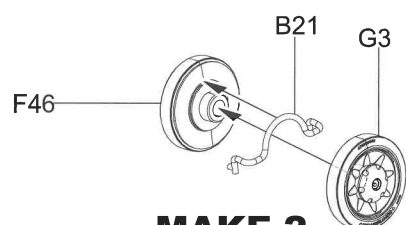

### Assembly of Special Optional Parts

特殊的搭载物品组装

**?** Optional Parts:  
Additional Track from T34 Tank  
可选择搭载物:  
来自T34坦克的备用履带

**A** x2

**B** x2

**C** x2

**D** x10

4