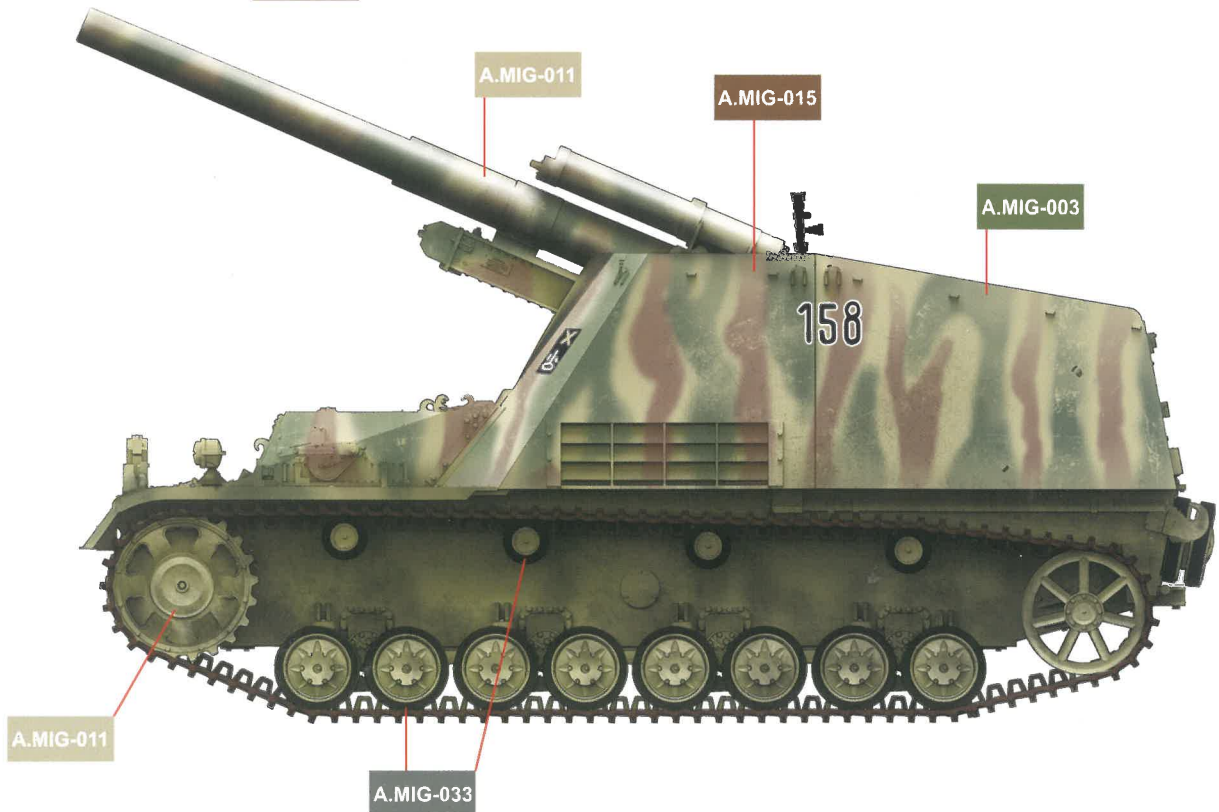

A.MIG-011 RAL 7028 DUNKELGELB AUS '44 DG I

A.MIG-035 Dark Tracks

A.MIG-003 RAL 6011 RESEDAGRÜN

A.MIG-015 RAL 8017 SCHOKOBRAUN

A.MIG-033 Rubber & Tires

A.MIG-047 SATIN WHITE

A.MIG-035 Gun Metal

A.MIG-121 BLOOD RED