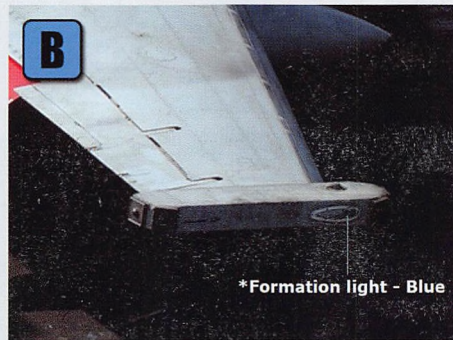

Wolfpack

www.wolfpack-d.com

*Total : 19 resin parts

S-3 Viking Wing Folded set for Italeri 1/48

WP48131

**1/48
Scale**

(A) Wing tip antenna fairing

(B) References photo (Right)

*Formation light : Blue

Photo by US Navy (www.navy.mil)

(C) References photo (Left)

*Formation light : Red

Photo by US Navy (www.navy.mil)

(D) Actuators

(E) Final assembly

***Recommended and suggested kit**