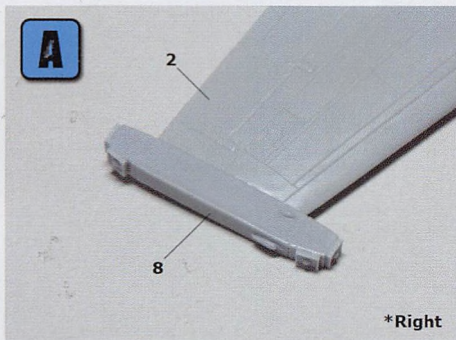

Wolfpack

www.wolfpack-d.com

*Total : 19 resin parts

S-3 Viking Wing Folded set for Italeri 1/48

WP48131

**1/48
Scale**

(A) Wing tip antenna fairing

(B) References photo (Right)