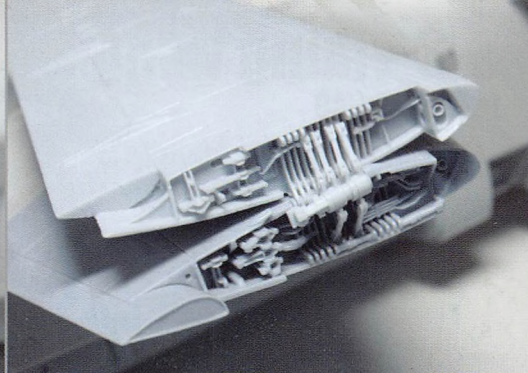

*Formation light : Blue

Photo by US Navy (www.navy.mil)

(C) References photo (Left)

*Formation light : Red

Photo by US Navy (www.navy.mil)

(D) Actuators

(E) Final assembly

***Recommended and suggested kit**

Verlinden Pub. Lock on No.23 S-3B Viking

Burindo Pub. World Famous Airplane S-3 Viking

Photo by US Navy (www.navy.mil)

WARNING !

1. This is not a Toy.
2. Experienced modellers only.
3. Not for age under 10.
4. Don't inhale & eat resin dust.
5. Glue and paint are not included.