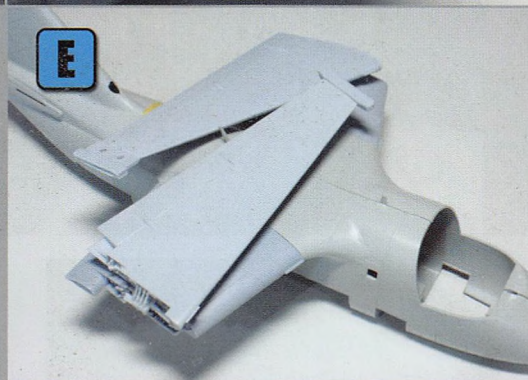

*Formation light : Blue

Photo by US Navy (www.navy.mil)

(C) References photo (Left)

*Formation light : Red

Photo by US Navy (www.navy.mil)

(D) Actuators

(E) Final assembly

***Recommended and suggested kit**

Verlinden Pub. Lock on No.23 S-3B Viking

Burindo Pub. World Famous Airplane S-3 Viking

Photo by US Navy (www.navy.mil)

WARNING !

1. This is not a Toy.
2. Experienced modellers only.
3. Not for age under 10.
4. Don't inhale & eat resin dust.
5. Glue and paint are not included.