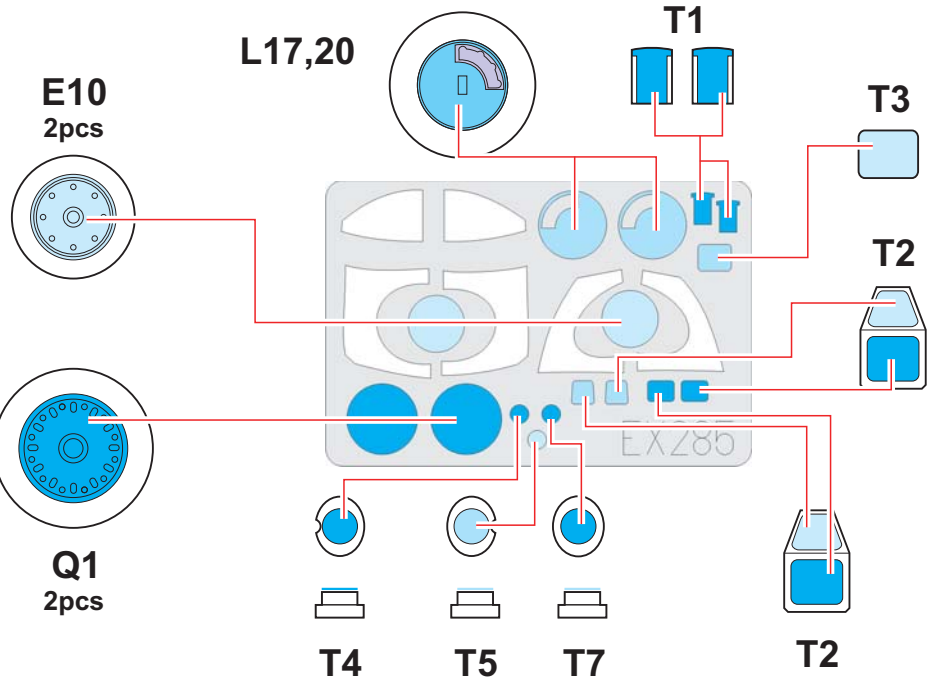

**eduard**  
**MASK**

**EX 285**

# RF35 Draken 1/48

The die-cut mask for accurate canopy frame painting of the  
*Hasegawa* scale 1/48 KIT

 - LIQUID MASK  
MASCOL