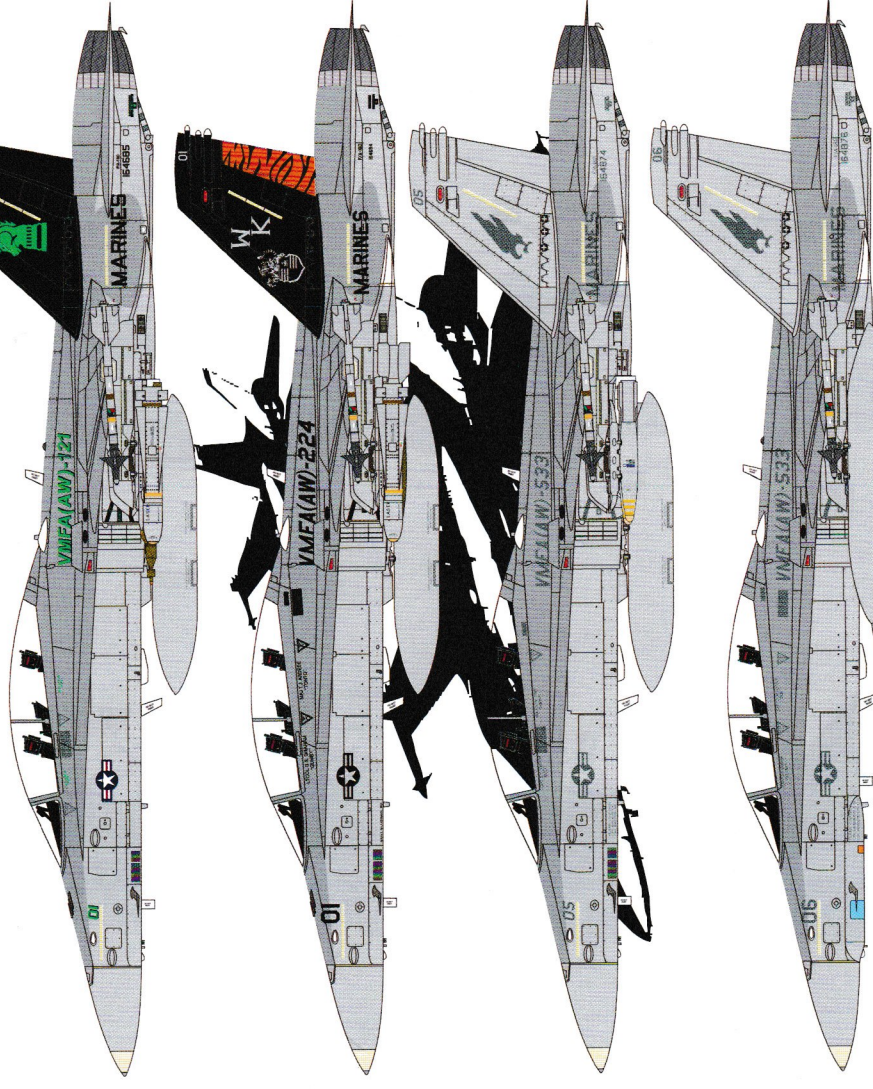

Presents

MAW Hornets Part III

1/48 Scale Decals

Special Thanks to
Mike Pister

Maj. Mark "Rosie" Palmer
Maj. Jeffery "Spool" Ertwine
Capt. Paul "Enron" Blair
SSgt Brian "Cujo" Cudnohufski
www.mawdecals.com

48-MAW-013

2008, © copyright MAW-Decals, All Rights Reserved

Fill all vents and APU cavity and replace with respective decals

Both Sides

DOWNLOCK

TILE DOWN

TILE DOWN

nose well inside right side

right gear well inboard rear bulkhead

To apply the Chaff/Fibre bucket decals, first apply colored decals, these can be cut apart to make mixed loads.