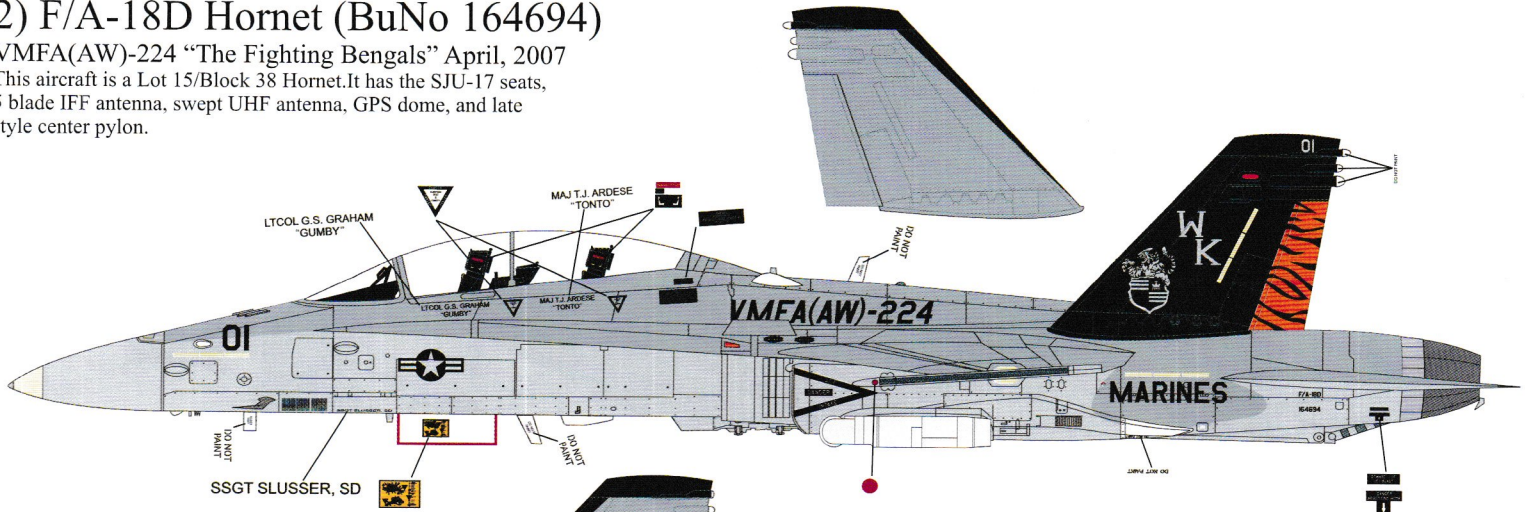

# 1) F/A-18D Hornet (BuNo 164685)

VMFA(AW)-121 "The Green Knights" October, 2004

This aircraft is a Lot 14/Block 37 Hornet. It has the SJU-17 seats, 5 blade IFF antenna, swept UHF antenna, GPS dome, and late style center pylon.

# 2) F/A-18D Hornet (BuNo 164694)

VMFA(AW)-224 "The Fighting Bengals" April, 2007

This aircraft is a Lot 15/Block 38 Hornet. It has the SJU-17 seats, 5 blade IFF antenna, swept UHF antenna, GPS dome, and late style center pylon.