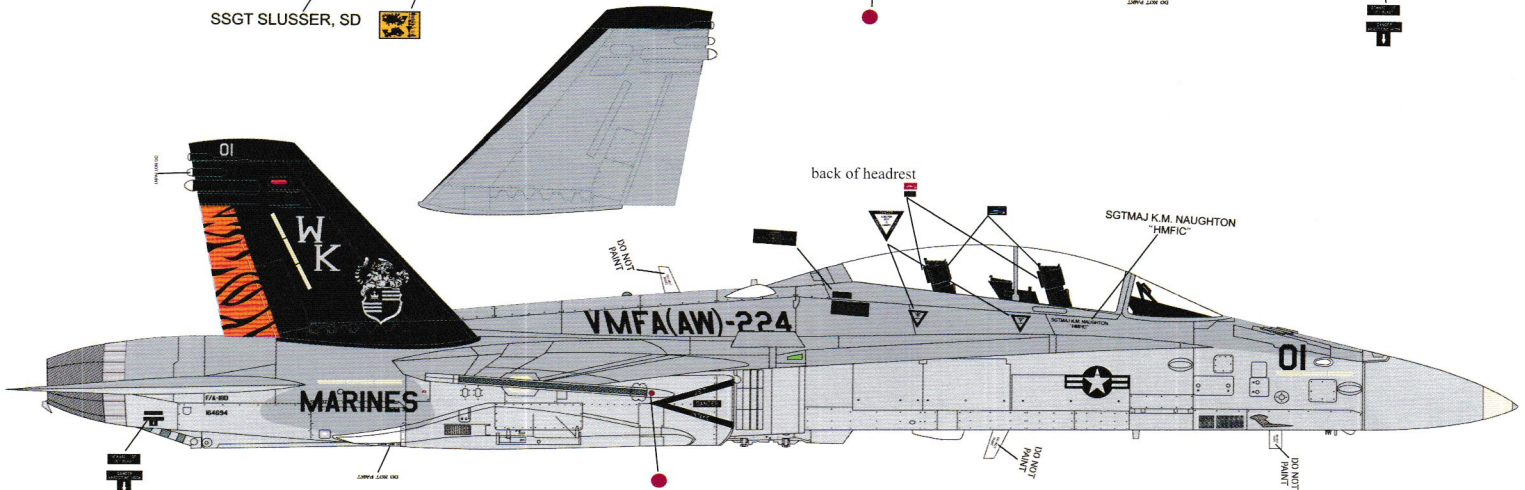

# 1) F/A-18D Hornet (BuNo 164685)

VMFA(AW)-121 "The Green Knights" October, 2004

This aircraft is a Lot 14/Block 37 Hornet. It has the SJU-17 seats, 5 blade IFF antenna, swept UHF antenna, GPS dome, and late style center pylon.

# 2) F/A-18D Hornet (BuNo 164694)

VMFA(AW)-224 "The Fighting Bengals" April, 2007

This aircraft is a Lot 15/Block 38 Hornet. It has the SJU-17 seats, 5 blade IFF antenna, swept UHF antenna, GPS dome, and late style center pylon.