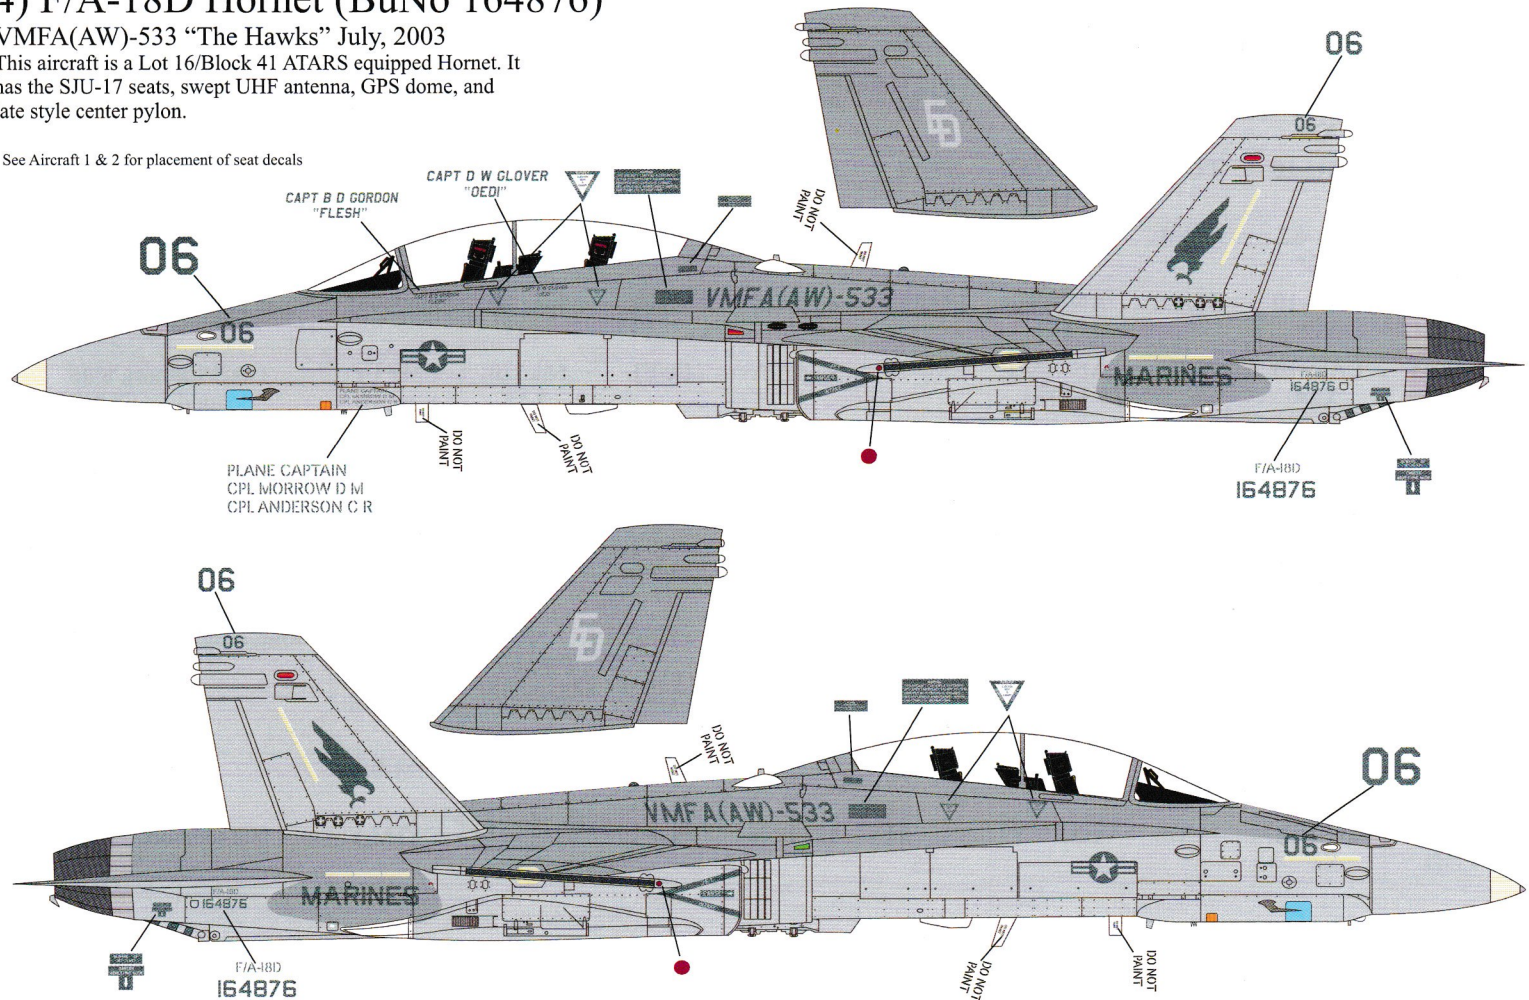

4) F/A-18D Hornet (BuNo 164876)

VMFA(AW)-533 "The Hawks" July, 2003

This aircraft is a Lot 16/Block 41 ATARS equipped Hornet. It has the SJU-17 seats, swept UHF antenna, GPS dome, and late style center pylon.

See Aircraft 1 & 2 for placement of seat decals