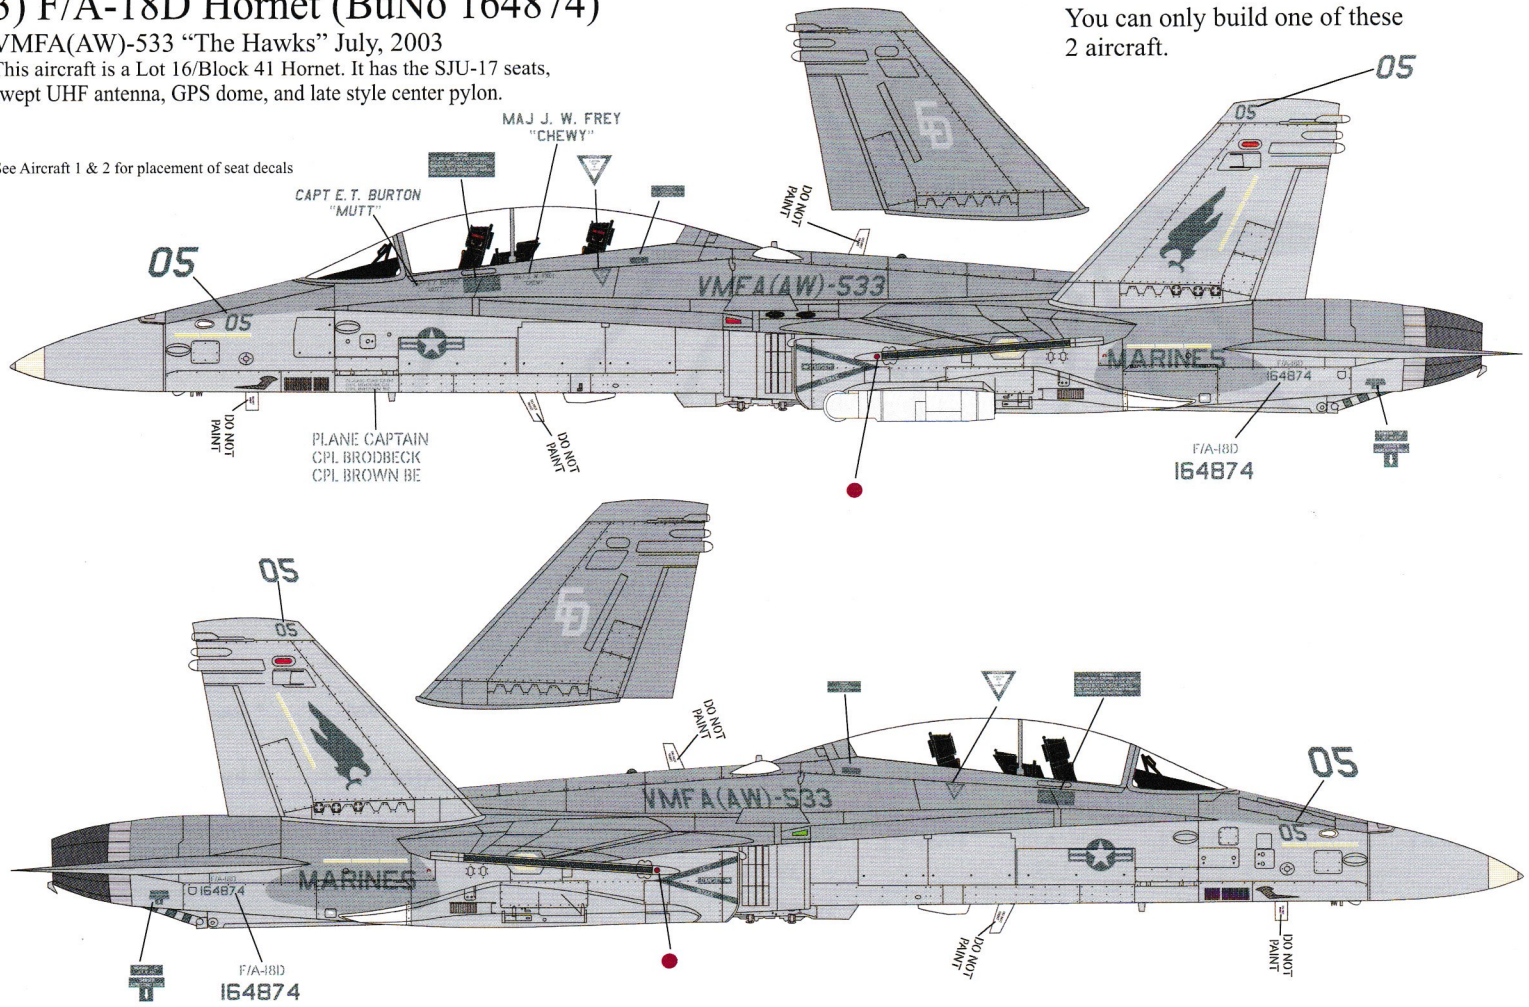

3) F/A-18D Hornet (BuNo 164874)

VMFA(AW)-533 "The Hawks" July, 2003

This aircraft is a Lot 16/Block 41 Hornet. It has the SJU-17 seats, swept UHF antenna, GPS dome, and late style center pylon.

You can only build one of these 2 aircraft.

See Aircraft 1 & 2 for placement of seat decals