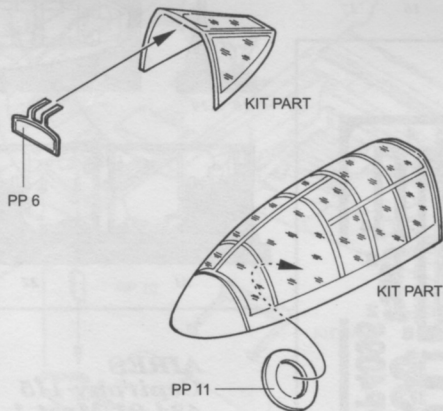

F-84G Thunderjet

Detail set for TAMIYA kit

RESIN PARTS

PHOTO-ETCHED METAL PARTS

AIRES
Čepirohy 115
434 01 Most 1
CZECH REPUBLIC

1

3

2