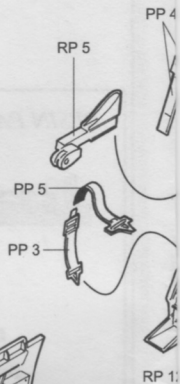

F-84G Thunderjet

Detail set for TAMIYA kit

RESIN PARTS

PHOTO-ETCHED METAL PARTS

AIRES
Čepirohy 115
434 01 Most 1
CZECH REPUBLIC

1

3

2