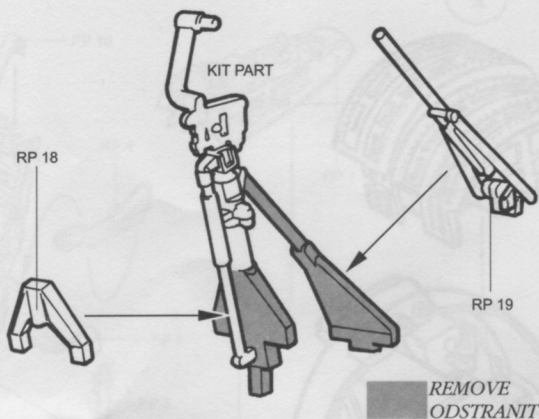

5

7 ☒ MIRROR ASSI
ZRCADLOVÁ I

REMOVE
ODSTRANIT

REMOVE
ODSTRANIT

8

6

REMOVE
ODSTRANIT