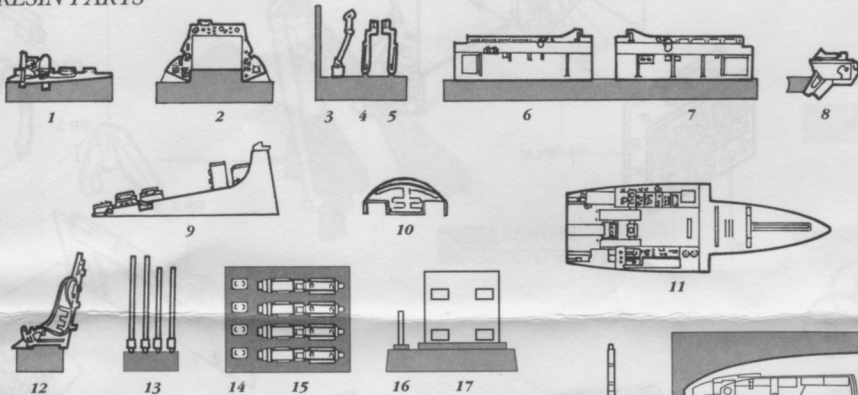

F-84G Thunderjet

Detail set for TAMIYA kit

RESIN PARTS

PHOTO-ETCHED METAL PARTS

AIRES
Čepirohy 115
434 01 Most 1
CZECH REPUBLIC

1

3

2