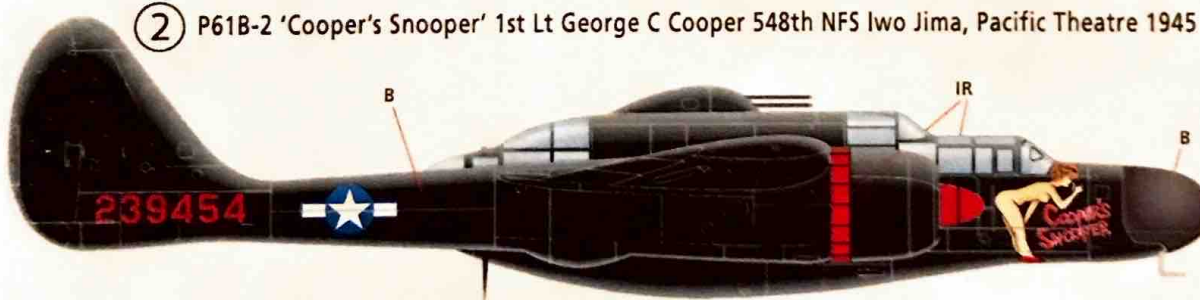

② P61B-2 'Cooper's Snooper' 1st Lt George C Cooper 548th NFS Iwo Jima, Pacific Theatre 1945