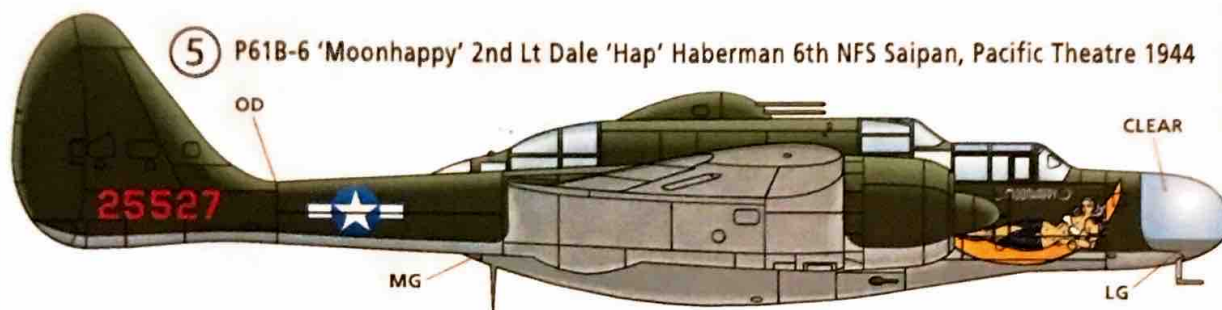

P61 BLACK WIDOW This pack contains a waterslide decal sheet and decoration guide for 7 schemes, including Nose Art & tail numbers for the awesome U.S. night-fighter, the P61 'Black Widow'. The Nose-Art applied to these aircraft was consistently well rendered, surprising considering that they operated in entirely different theatres - Europe and the Pacific. The artists also made full use of the large area just under and in front of the cockpit allowing for very large and eye-catching illustrations on a virtually flat 'canvas'.

*Use Star-&-Bar, stencilling, walkways etc from kit

COLOUR GUIDE:

B:	BLACK
OD:	OLIVE DRAB
MG:	MID GREY
LG:	LEAD GREY
IR:	INSIGNIA RED

NOTES: Decal sheet includes individual markings specific to these aircraft only - please use 'stars & bars', stencilling etc supplied with kit.