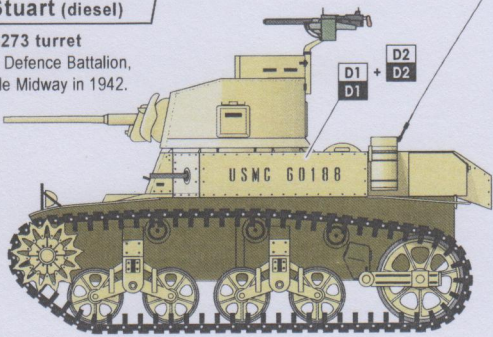

STAR DECALS

1/35 35-C 1222

www.star-decals.net

USMC

PACIFIC PACIFIC THEATRE OF OPERATIONS

Bougainville
Guadalcanal
Tarawa
Midway
Kwajalein Atoll
Emirau Island
Saipan

35-C 1222

scale
Printed in China
Artwork by Johan Lexell
Produced by Star Decals Thailand
Copyright Star Decals 2019

B M3 Stuart - D58101 turret

1st Marine Tank Bn,
Guadalcanal in
December 1942.

No rear view photos found

C M3A1 Stuart

3rd Marine Tank Battalion,
Bougainville in 1943.

Note: In the National Museum of the Marine Corps, this tank have been displayed painted with blue stripes.

D M3 Stuart (diesel)

- D39273 turret
Marine Defence Battalion,
Possible Midway in 1942.

Sand.

E M3A1 Satan - Flame tank

2nd Marine Tank Battalion. Saipan 1944.

A M3 Stuart - D39273 turret

1st Marine Tank Battalion,
training in New Zealand,
prior to Tarawa in 1942.

No rear view photos found
US Lusterless Olive Drab.
Sand or mud?

H M5A1 Stuart - early turret

4th Marine Tank Bn. Namur,
Kwajalein Atoll,
in February 1944.

Alt:
HUNTER

- US Lusterless Olive Drab.
- Brown.
- White, Tan or Light Grey.