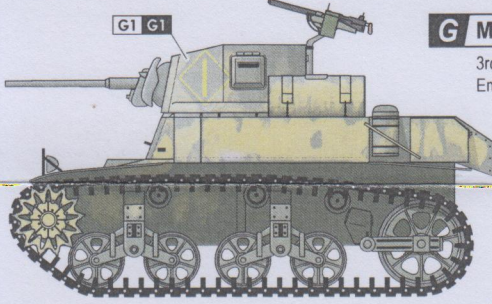

D M3 Stuart (diesel)

- D39273 turret
Marine Defence Battalion,
Possible Midway in 1942.

Sand.

E M3A1 Satan - Flame tank

2nd Marine Tank Battalion. Saipan 1944.

A M3 Stuart - D39273 turret

1st Marine Tank Battalion,
training in New Zealand,
prior to Tarawa in 1942.

- US Lusterless Olive Drab.
- Sand / Grey / Tan / Mud?
- Brown?
- Black?

F M3A1 Stuart

2nd Marine Tank Bn,
Tarawa in 1943.

US Lusterless Olive Drab.

G M3A1 Stuart

3rd Marine Tank Battalion,
Emirau Island, in early 1944.

No rear view photos found
US Lusterless Olive Drab.
Sand or mud?

H M5A1 Stuart - early turret

4th Marine Tank Bn. Namur,
Kwajalein Atoll,
in February 1944.

Alt:
HUNTER

- US Lusterless Olive Drab.
- Brown.
- White, Tan or Light Grey.