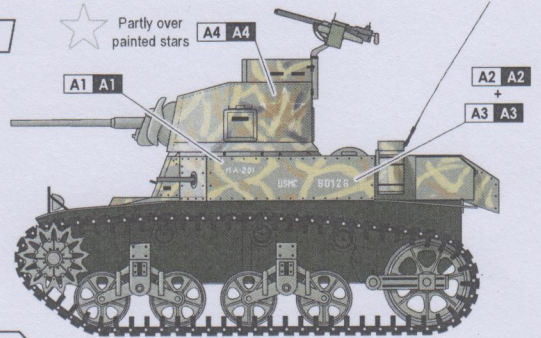

B M3 Stuart - D58101 turret

1st Marine Tank Bn,
Guadalcanal in
December 1942.

No rear view photos found

C M3A1 Stuart

3rd Marine Tank Battalion,
Bougainville in 1943.

Note: In the National Museum of the Marine Corps, this tank have been displayed painted with blue stripes.

D M3 Stuart (diesel)

- D39273 turret
Marine Defence Battalion,
Possible Midway in 1942.

Sand.

E M3A1 Satan - Flame tank

2nd Marine Tank Battalion. Saipan 1944.

A M3 Stuart - D39273 turret

1st Marine Tank Battalion,
training in New Zealand,
prior to Tarawa in 1942.

- US Lusterless Olive Drab.
- Sand / Grey / Tan / Mud?
- Brown?
- Black?

F M3A1 Stuart

2nd Marine Tank Bn,
Tarawa in 1943.

US Lusterless Olive Drab.

G M3A1 Stuart

3rd Marine Tank Battalion,
Emirau Island, in early 1944.