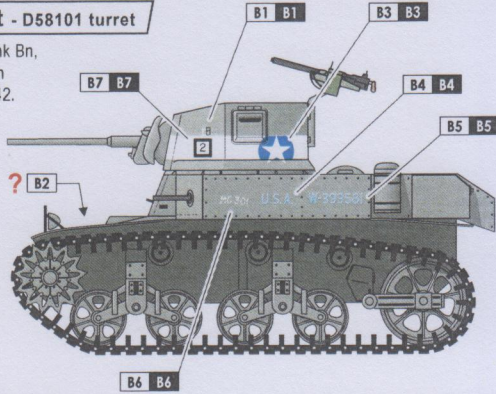

STAR DECALS

1/35 35-C 1222

www.star-decals.net

USMC

PACIFIC PACIFIC THEATRE OF OPERATIONS

Bougainville
Guadalcanal
Tarawa
Midway
Kwajalein Atoll
Emirau Island
Saipan

35-C 1222

scale
Printed in China
Artwork by Johan Lexell
Produced by Star Decals Thailand
Copyright Star Decals 2019

B M3 Stuart - D58101 turret

1st Marine Tank Bn,
Guadalcanal in
December 1942.

No rear view photos found

C M3A1 Stuart

3rd Marine Tank Battalion,
Bougainville in 1943.

Note: In the National Museum of the Marine Corps, this tank have been displayed painted with blue stripes.

No rear view photos found
US Lusterless Olive Drab.
Sand or mud?

H M5A1 Stuart - early turret

4th Marine Tank Bn. Namur,
Kwajalein Atoll,
in February 1944.

Alt:
HUNTER

- US Lusterless Olive Drab.
- Brown.
- White, Tan or Light Grey.