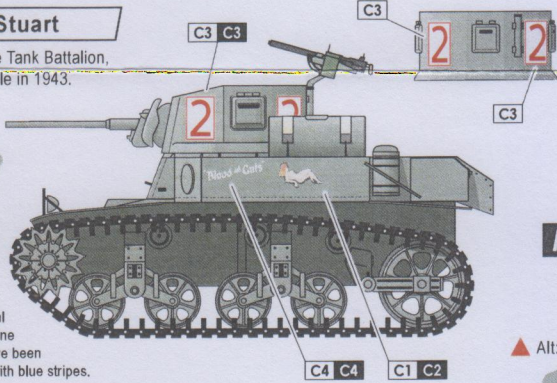

B M3 Stuart - D58101 turret

1st Marine Tank Bn,
Guadalcanal in
December 1942.

No rear view photos found

C M3A1 Stuart

3rd Marine Tank Battalion,
Bougainville in 1943.

Note: In the National Museum of the Marine Corps, this tank have been displayed painted with blue stripes.

D M3 Stuart (diesel)

- D39273 turret
Marine Defence Battalion,
Possible Midway in 1942.

Sand.

E M3A1 Satan - Flame tank

2nd Marine Tank Battalion. Saipan 1944.

A M3 Stuart - D39273 turret

1st Marine Tank Battalion,
training in New Zealand,
prior to Tarawa in 1942.

No rear view photos found
US Lusterless Olive Drab.
Sand or mud?

H M5A1 Stuart - early turret

4th Marine Tank Bn. Namur,
Kwajalein Atoll,
in February 1944.

Alt:
HUNTER

- US Lusterless Olive Drab.
- Brown.
- White, Tan or Light Grey.