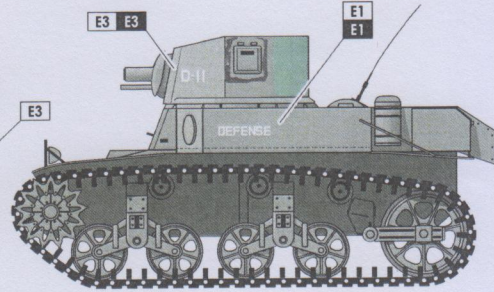

B M3 Stuart - D58101 turret

1st Marine Tank Bn,
Guadalcanal in
December 1942.

No rear view photos found

C M3A1 Stuart

3rd Marine Tank Battalion,
Bougainville in 1943.

Note: In the National Museum of the Marine Corps, this tank have been displayed painted with blue stripes.

D M3 Stuart (diesel)

- D39273 turret
Marine Defence Battalion,
Possible Midway in 1942.

Sand.

E M3A1 Satan - Flame tank

2nd Marine Tank Battalion. Saipan 1944.

A M3 Stuart - D39273 turret

1st Marine Tank Battalion,
training in New Zealand,
prior to Tarawa in 1942.