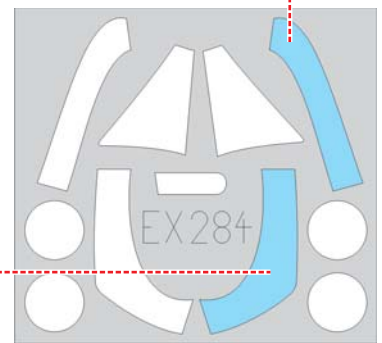

eduard
MASK

EX 284

F-16C 1/48

The die-cut mask for accurate canopy frame painting of the
Kinetic scale 1/48 KIT

Z15

G1 G2

G1 G2

canopy