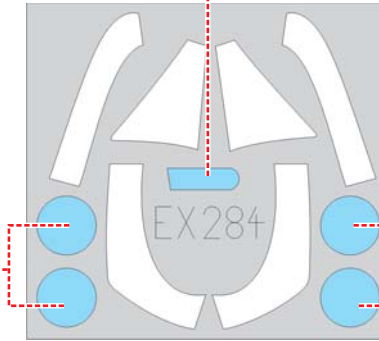

eduard
MASK

EX 284

F-16C 1/48

The die-cut mask for accurate canopy frame painting of the
Kinetic scale 1/48 KIT

Z15

G1 G2

G1 G2

canopy