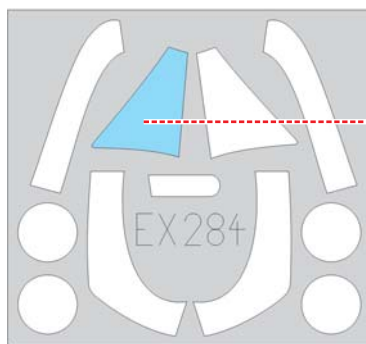

eduard
MASK

EX 284

F-16C 1/48

The die-cut mask for accurate canopy frame painting of the
Kinetic scale 1/48 KIT

Z15

G1 G2

G1 G2

canopy