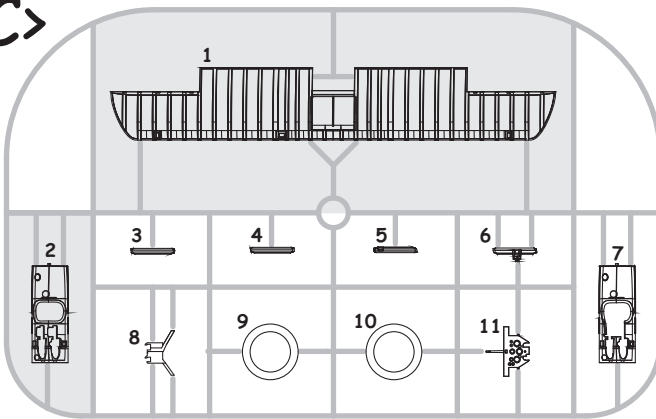

8450
1:48

Sopwith F.1 Camel

eduard
WEEKEND
EDITION

A>

PLASTIC PARTS

B>

C>

D>