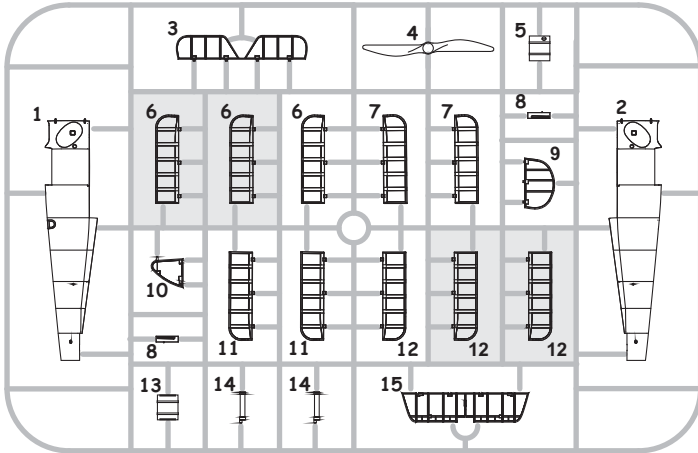

8450
1:48

Sopwith F.1 Camel

eduard
WEEKEND
EDITION

A>

PLASTIC PARTS

B>