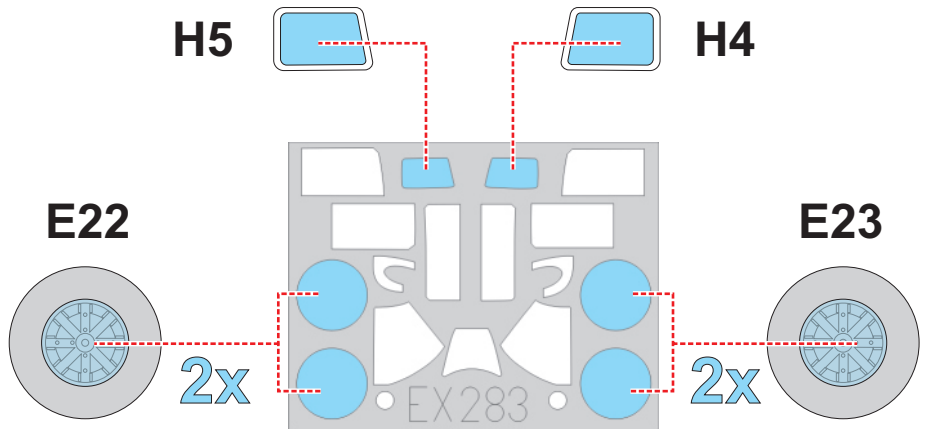

eduard
MASK

EX 283

F-6F3 1/48

The die-cut mask for accurate canopy frame painting of the
Hobby Boss scale 1/48 KIT

LIQUID MASK