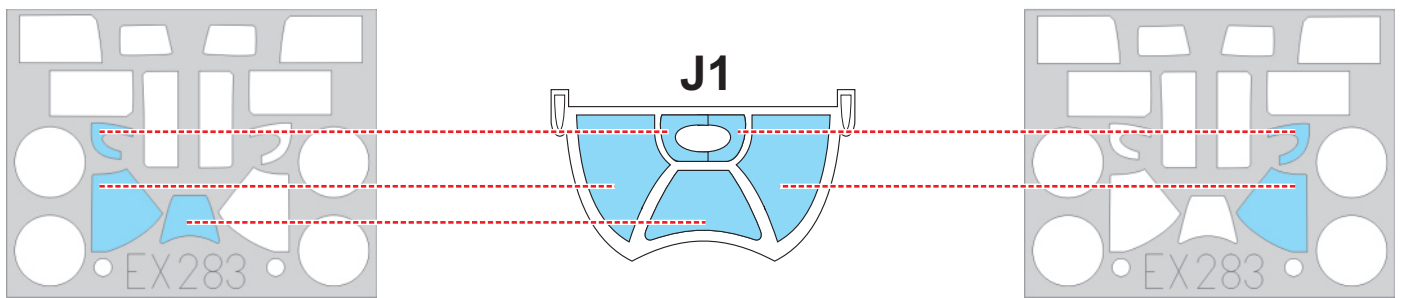

eduard
MASK

EX 283

F-6F3 1/48

The die-cut mask for accurate canopy frame painting of the
Hobby Boss scale 1/48 KIT

LIQUID MASK