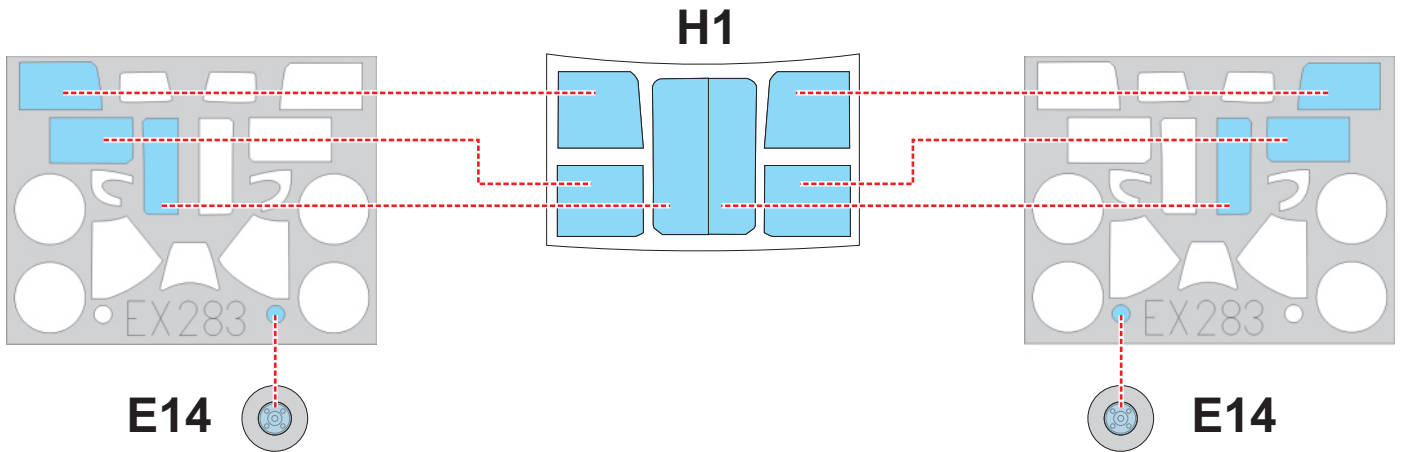

eduard
MASK

EX 283

F-6F3 1/48

The die-cut mask for accurate canopy frame painting of the
Hobby Boss scale 1/48 KIT

LIQUID MASK