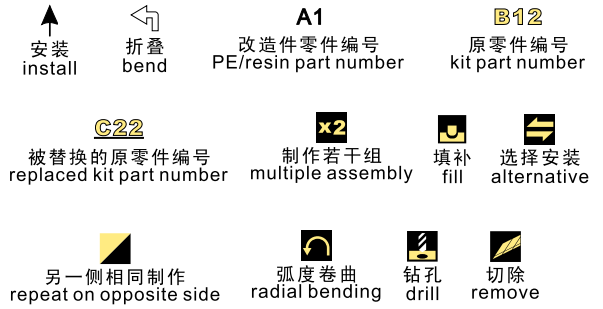

1/16 MILITARY MINIATURE VEHICLE UPGRADE SERIES PE16007

WWII German King Tiger Fenders(early type)

二战德军虎王重型坦克前后泥板改造件（早期）

[GP]

推荐使用工具 RECOMMENDED TOOLS

Recommended item	
Pe16001	WWII German Clamps & Clasp
Pe16002	WWII German Clamps & Clasp
Pe16003	WWII German King Tiger (Hensehel Turret)Basic
Pe16004	WWII German King Tiger (Hensehel Turret) grills

Pe16005	WWII German King Tiger (Porsche Turret)Basic
Pe16006	WWII German King Tiger (Porsche Turret) grills
Pe16008	WWII German King Tiger Skirts
Pe16009	WWII German 88mm KwK43 Ammunition
Pe16010	WWII German 88mm KwK43 Ammunition cartridge