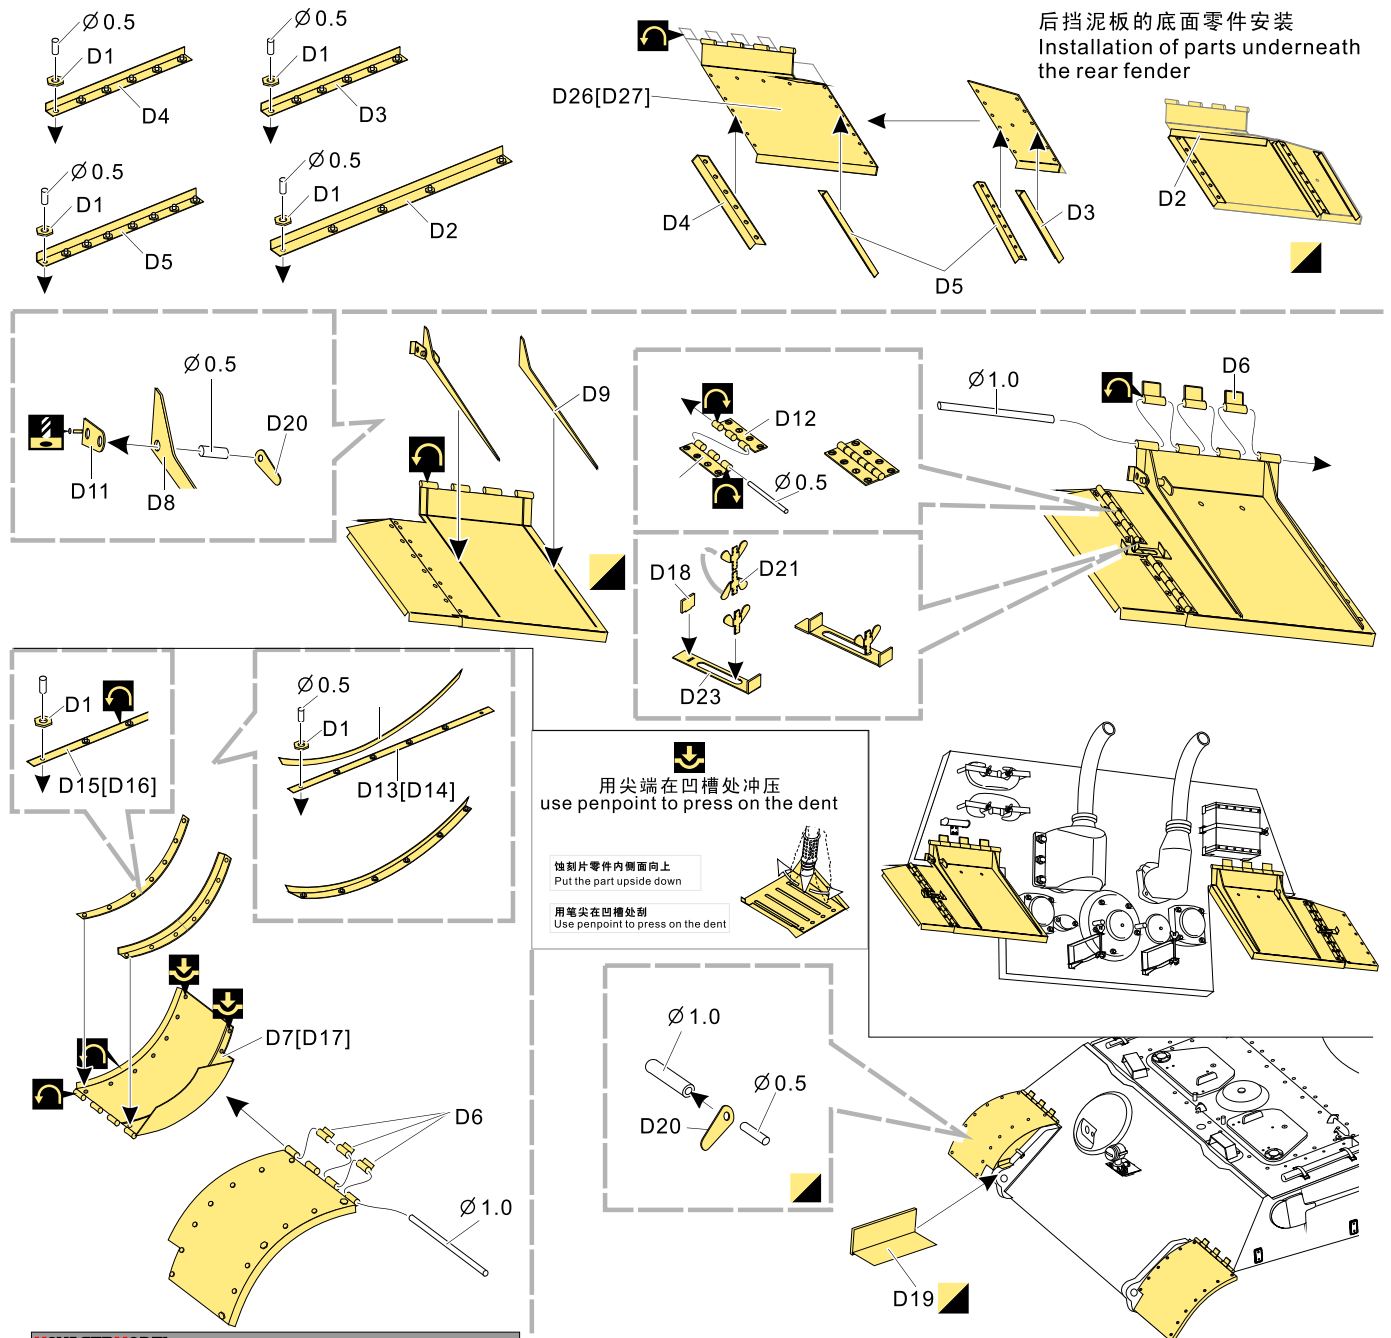

1/16 MILITARY MINIATURE VEHICLE UPGRADE SERIES PE16007

WWII German King Tiger Fenders(early type)

二战德军虎王重型坦克前后泥板改造件（早期）

[GP]

推荐使用工具 RECOMMENDED TOOLS

Recommended item	
Pe16001	WWII German Clamps & Clasp
Pe16002	WWII German Clamps & Clasp
Pe16003	WWII German King Tiger (Hensehel Turret)Basic
Pe16004	WWII German King Tiger (Hensehel Turret) grills

Pe16005	WWII German King Tiger (Porsche Turret)Basic
Pe16006	WWII German King Tiger (Porsche Turret) grills
Pe16008	WWII German King Tiger Skirts
Pe16009	WWII German 88mm KwK43 Ammunition
Pe16010	WWII German 88mm KwK43 Ammunition cartridge