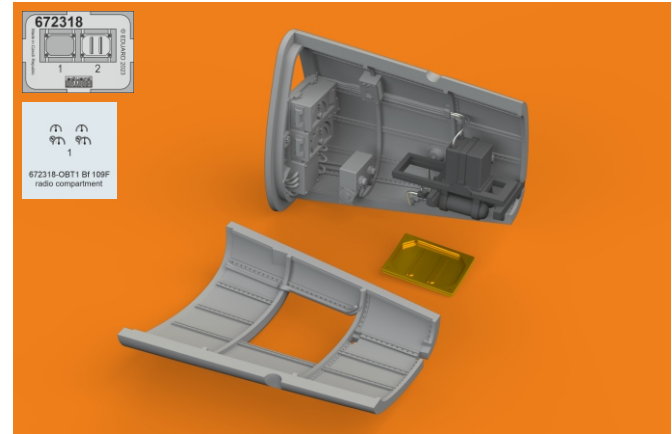

# 672 318 Bf 190F radio compartment

for Eduard kit - pro stavebnici Eduard

eduard  
BRASSIN

*Print*

1/72 scale

# 672 318 Bf 190F radio compartment

for Eduard kit - pro stavebnici Eduard

1/72