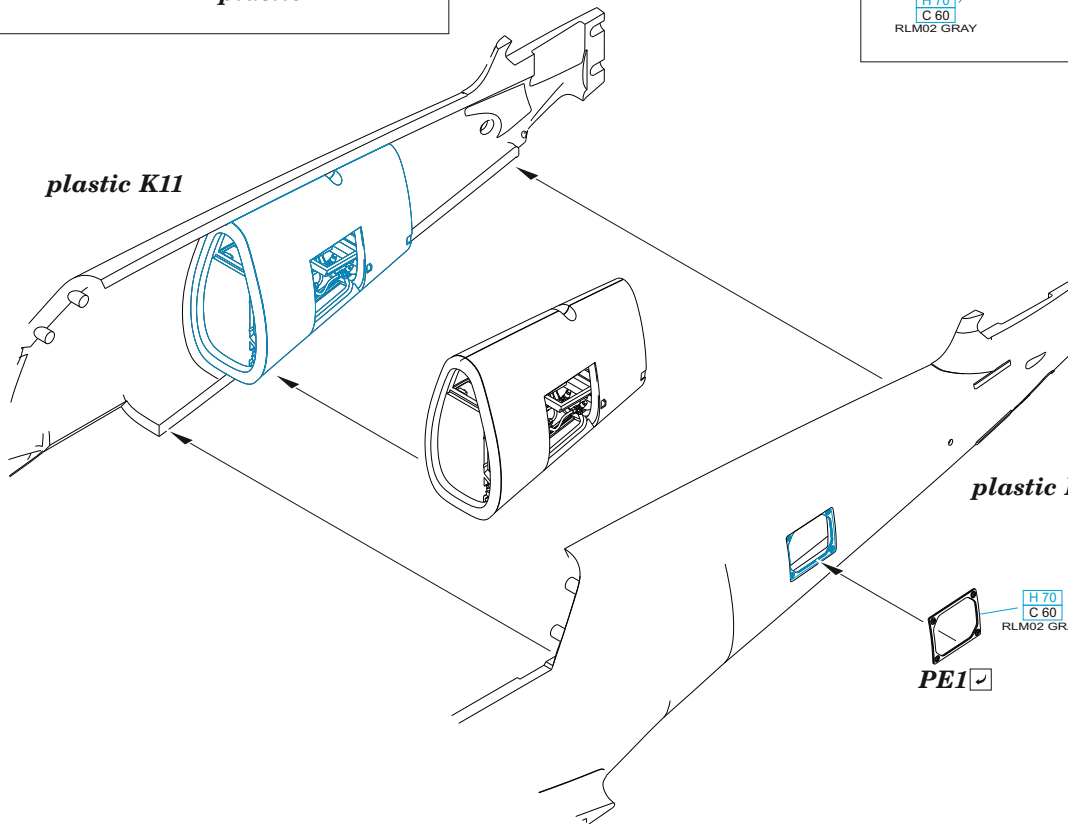

plastic K12

PE1 ✓

5

plastic K11

plastic K12