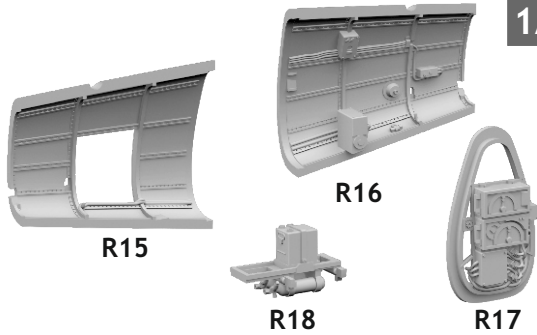

# 672 318 Bf 190F radio compartment

for Eduard kit - pro stavebnici Eduard

eduard  
BRASSIN

*Print*

1/72 scale

# 672 318 Bf 190F radio compartment

for Eduard kit - pro stavebnici Eduard

1/72