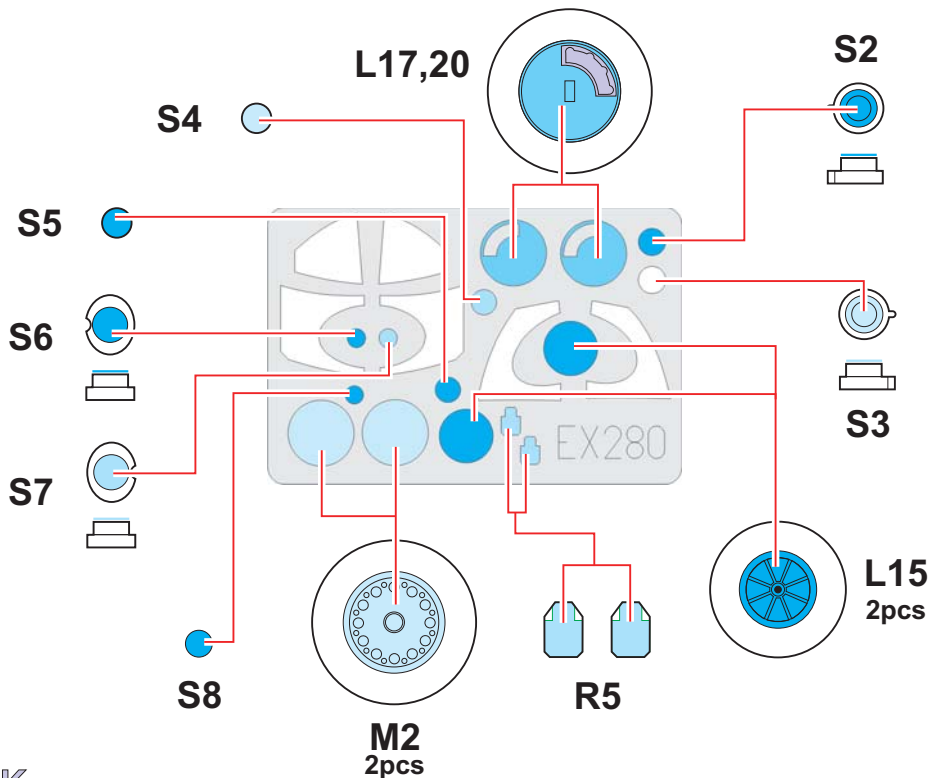

eduard  
MASK

EX 280

# S 35E Draken 1/48

The die-cut mask for accurate canopy frame painting of the  
*Hasegawa* scale 1/48 KIT

 - LIQUID MASK  
MASCOL