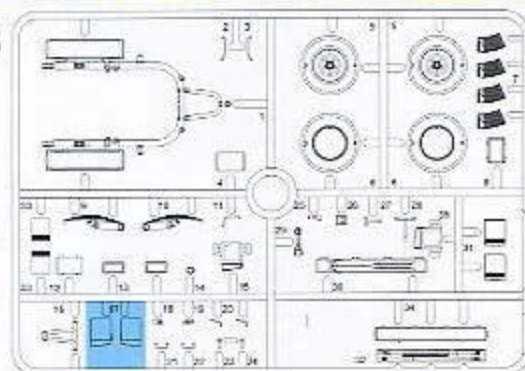

Painting & Markings

マーカーとシール貼り付け
Markierungen und Bemalung
Decorative et Peinture
Marking & Placing
標記と着色指示

1

H 1 GSI CREOS CORP. AQUEOUS HOBBY COLOUR ■ GSI CREOS CORP. MR. COLOUR
MODEL MASTER COLOR

2**3****4**

2cm Flak Crew w/Sd.Ah.51

1:35 '39-'45 SERIES

HIT GSI CREOS CORP. AQUEOUS HOBBY COLOUR **B** GSI CREOS CORP. MR. COLOUR
MODEL MASTER COLOR

-  BE CAREFUL! DO NOT COMB! USE ATTENTION! DO NOT TOUCH! (WARNING!)
-  2x USE CAREFUL! BE CAREFUL! DO NOT COMB! USE ATTENTION! DO NOT TOUCH! (WARNING!)
-  DO NOT USE GLUE! USE CAREFUL! DO NOT COMB! USE ATTENTION! DO NOT TOUCH! (WARNING!)
-  DO NOT USE GLUE! USE CAREFUL! DO NOT COMB! USE ATTENTION! DO NOT TOUCH! (WARNING!)
-  DO NOT USE GLUE! USE CAREFUL! DO NOT COMB! USE ATTENTION! DO NOT TOUCH! (WARNING!)

B

1

2

3

4

(OPEN/CLOSE)
