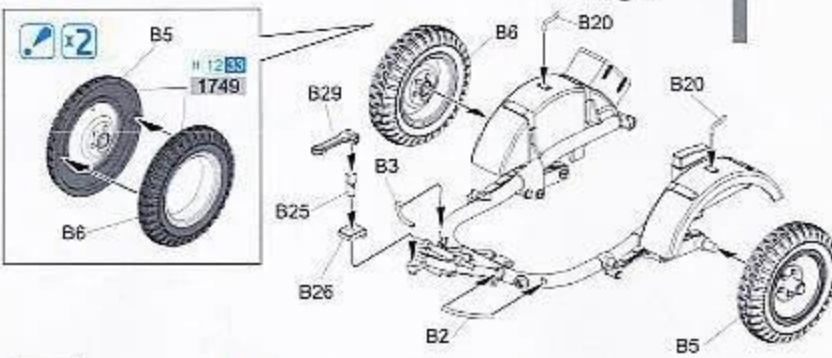

2cm Flak Crew w/Sd.Ah.51

1:35 '39-'45 SERIES

HIT GSI CREOS CORP. AQUEOUS HOBBY COLOUR **B** GSI CREOS CORP. MR. COLOUR
MODEL MASTER COLOR

-  BE CAREFUL! DO NOT COMB! USE ATTENTION! DO NOT TOUCH! (WARNING!)
-  2x USE CAREFUL! BE CAREFUL! DO NOT COMB! USE ATTENTION! DO NOT TOUCH! (WARNING!)
-  DO NOT USE GLUE! USE CAREFUL! DO NOT COMB! USE ATTENTION! DO NOT TOUCH! (WARNING!)
-  DO NOT USE GLUE! USE CAREFUL! DO NOT COMB! USE ATTENTION! DO NOT TOUCH! (WARNING!)
-  DO NOT USE GLUE! USE CAREFUL! DO NOT COMB! USE ATTENTION! DO NOT TOUCH! (WARNING!)

B

1

2

3

4

(OPEN/CLOSE)
