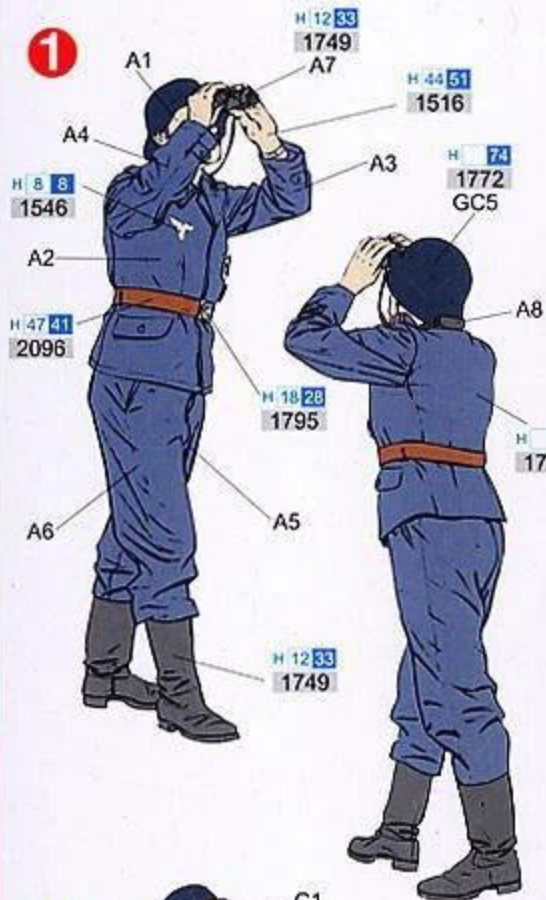

Painting & Markings

マーカーとシール貼り付け
Markierungen und Bemalung
Decorative et Peinture
Marking & Placing
標記と着色指示

1

H 1 GSI CREOS CORP. AQUEOUS HOBBY COLOUR ■ GSI CREOS CORP. MR. COLOUR
MODEL MASTER COLOR

2**3****4**

2cm Flak Crew w/Sd.Ah.51

1:35 '39-'45 SERIES

HIT GSI CREOS CORP. AQUEOUS HOBBY COLOUR **B** GSI CREOS CORP. MR. COLOUR
MODEL MASTER COLOR

-  BE CAREFUL! DO NOT COMB! USE ATTENTION! DO NOT TOUCH! (WARNING!)
-  2x USE CAREFUL! BE CAREFUL! DO NOT COMB! USE ATTENTION! DO NOT TOUCH! (WARNING!)
-  DO NOT USE GLUE! USE CAREFUL! DO NOT COMB! USE ATTENTION! DO NOT TOUCH! (WARNING!)
-  DO NOT USE GLUE! USE CAREFUL! DO NOT COMB! USE ATTENTION! DO NOT TOUCH! (WARNING!)
-  DO NOT USE GLUE! USE CAREFUL! DO NOT COMB! USE ATTENTION! DO NOT TOUCH! (WARNING!)

B

1

2

3

4

(OPEN/CLOSE)
