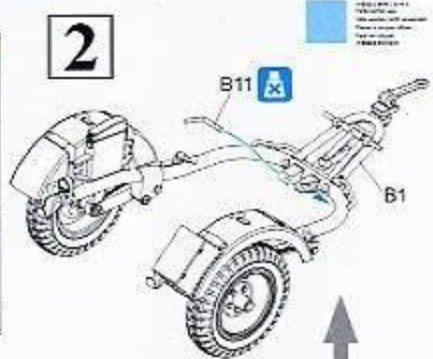

2cm Flak Crew w/Sd.Ah.51

1:35 '39-'45 SERIES

HIT GSI CREOS CORP. AQUEOUS HOBBY COLOUR **B** GSI CREOS CORP. MR. COLOUR
MODEL MASTER COLOR

-  BE CAREFUL! DO NOT COMB! USE ATTENTION! DO NOT TOUCH! (WARNING!)
-  2x USE CAREFUL! BE CAREFUL! DO NOT COMB! USE ATTENTION! DO NOT TOUCH! (WARNING!)
-  DO NOT USE GLUE! USE CAREFUL! DO NOT COMB! USE ATTENTION! DO NOT TOUCH! (WARNING!)
-  DO NOT USE GLUE! USE CAREFUL! DO NOT COMB! USE ATTENTION! DO NOT TOUCH! (WARNING!)
-  DO NOT USE GLUE! USE CAREFUL! DO NOT COMB! USE ATTENTION! DO NOT TOUCH! (WARNING!)

B

1

2

3

4

(OPEN/CLOSE)
