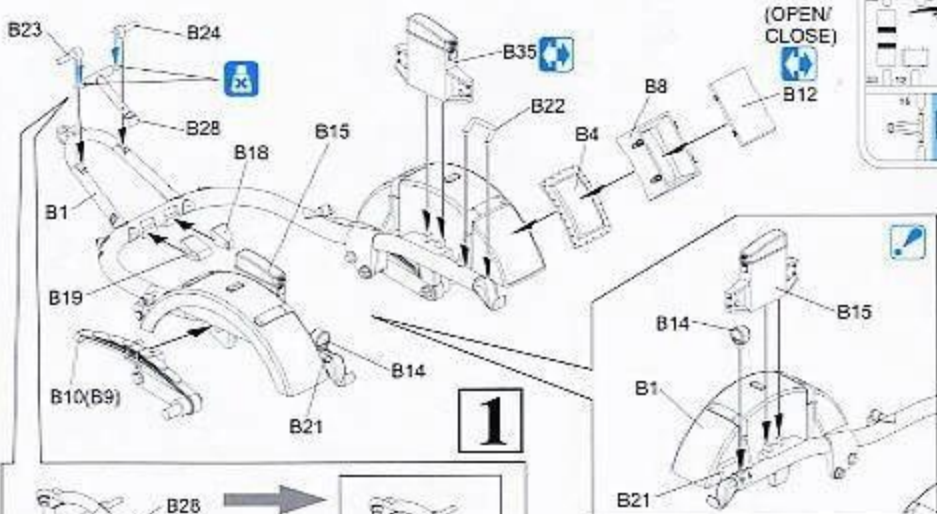

Painting & Markings

マーカーとシール貼り付け
Markierungen und Bemalung
Decorative et Peinture
Marking & Placing
標記と着色指示

1

H 1 GSI CREOS CORP. AQUEOUS HOBBY COLOUR ■ GSI CREOS CORP. MR. COLOUR
MODEL MASTER COLOR

2**3****4**

2cm Flak Crew w/Sd.Ah.51

1:35 '39-'45 SERIES

HIT GSI CREOS CORP. AQUEOUS HOBBY COLOUR **B** GSI CREOS CORP. MR. COLOUR
MODEL MASTER COLOR

-  BE CAREFUL! DO NOT COMB! USE ATTENTION! DO NOT TOUCH! (WARNING!)
-  2x USE CAREFUL! BE CAREFUL! DO NOT COMB! USE ATTENTION! DO NOT TOUCH! (WARNING!)
-  DO NOT USE GLUE! USE CAREFUL! DO NOT COMB! USE ATTENTION! DO NOT TOUCH! (WARNING!)
-  DO NOT USE GLUE! USE CAREFUL! DO NOT COMB! USE ATTENTION! DO NOT TOUCH! (WARNING!)
-  DO NOT USE GLUE! USE CAREFUL! DO NOT COMB! USE ATTENTION! DO NOT TOUCH! (WARNING!)

B

1

2

3

4

(OPEN/CLOSE)
