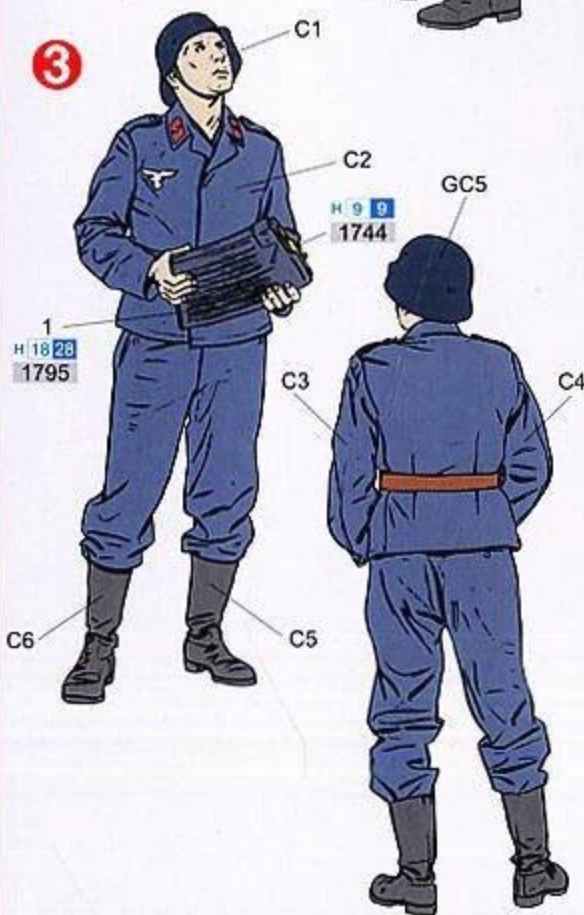

1

H 1 GSI CREOS CORP. AQUEOUS HOBBY COLOUR ■ GSI CREOS CORP. MR. COLOUR
MODEL MASTER COLOR

2

3

4