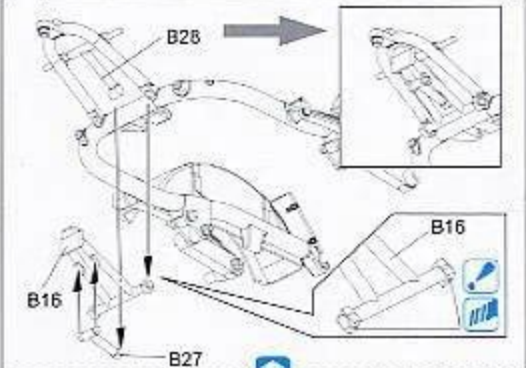

2cm Flak Crew w/Sd.Ah.51

1:35 '39-'45 SERIES

HIT GSI CREOS CORP. AQUEOUS HOBBY COLOUR **B** GSI CREOS CORP. MR. COLOUR
MODEL MASTER COLOR

-  BE CAREFUL! DO NOT COMB! USE ATTENTION! DO NOT TOUCH! (WARNING!)
-  2x USE CAREFUL! BE CAREFUL! DO NOT COMB! USE ATTENTION! DO NOT TOUCH! (WARNING!)
-  DO NOT USE GLUE! USE CAREFUL! DO NOT COMB! USE ATTENTION! DO NOT TOUCH! (WARNING!)
-  DO NOT USE GLUE! USE CAREFUL! DO NOT COMB! USE ATTENTION! DO NOT TOUCH! (WARNING!)
-  DO NOT USE GLUE! USE CAREFUL! DO NOT COMB! USE ATTENTION! DO NOT TOUCH! (WARNING!)

B

1

2

3

4

(OPEN/CLOSE)
