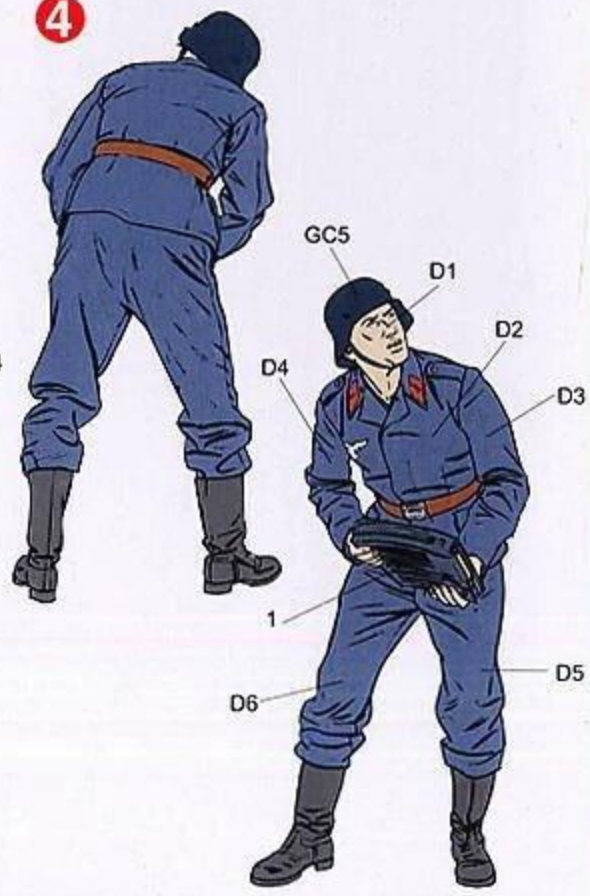

2cm Flak Crew w/Sd.Ah.51

1:35 '39-'45 SERIES

HIT GSI CREOS CORP. AQUEOUS HOBBY COLOUR **B** GSI CREOS CORP. MR. COLOUR
MODEL MASTER COLOR

-  BE CAREFUL! DO NOT COMB! USE ATTENTION! DO NOT TOUCH! (WARNING!)
-  2x USE CAREFUL! BE CAREFUL! DO NOT COMB! USE ATTENTION! DO NOT TOUCH! (WARNING!)
-  DO NOT USE GLUE! USE CAREFUL! DO NOT COMB! USE ATTENTION! DO NOT TOUCH! (WARNING!)
-  DO NOT USE GLUE! USE CAREFUL! DO NOT COMB! USE ATTENTION! DO NOT TOUCH! (WARNING!)
-  DO NOT USE GLUE! USE CAREFUL! DO NOT COMB! USE ATTENTION! DO NOT TOUCH! (WARNING!)

B

1

2

3

4

(OPEN/CLOSE)
