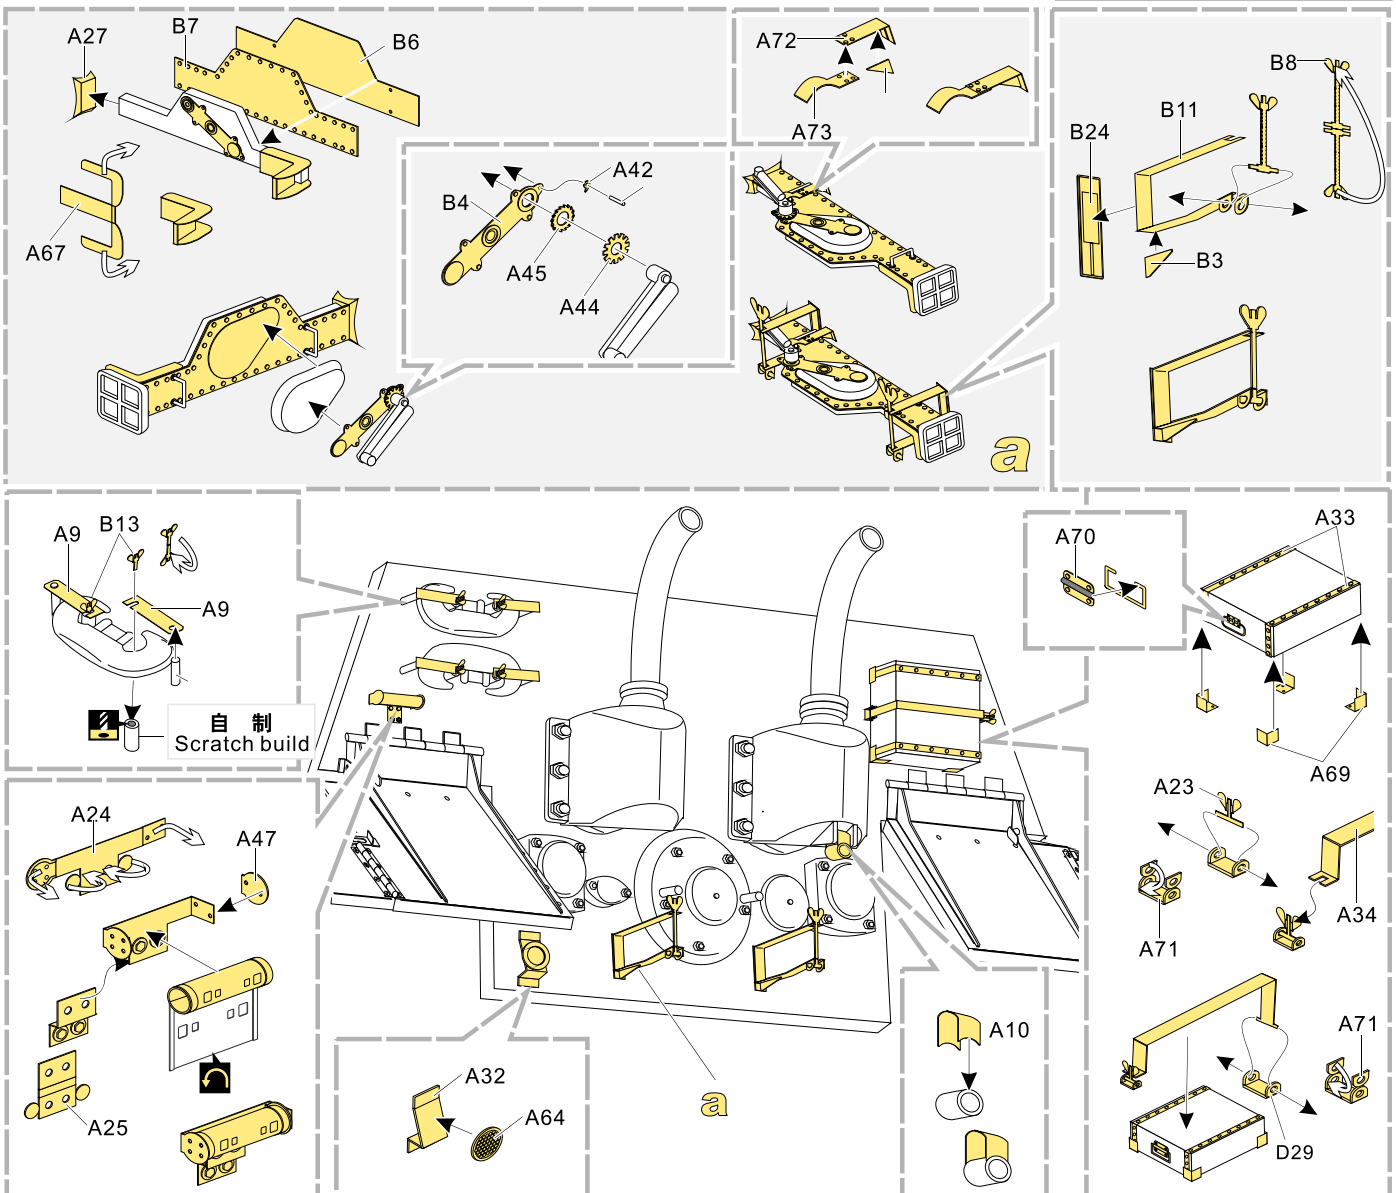

1/16 MILITARY MINIATURE VEHICLE UPGRADE SERIES PE16003

WWII German King Tiger (Hensehel Turret) Basic

二战德军虎王亨舍尔型重型坦克基本改造件

[For TRUMPETER]

推荐使用工具 RECOMMENDED TOOLS

1/16 MILITARY MINIATURE VEHICLE UPGRADE SERIES PE16003

1/16 MILITARY MINIATURE VEHICLE UPGRADE SERIES PE16003

1/16 MILITARY MINIATURE VEHICLE UPGRADE SERIES Pe16003

VOYAGERMODEL® 无微不至 极致享受
The Best Upgrade Solution

Recommended item

Pe16001	WWII German Clamps & Clasp
Pe16001	WWII German Clamps & Clasp
Pe16004	WWII German King Tiger (Hensehel Turret) grills
Pe16005	WWII German King Tiger (Porsche Turret)Basic
Pe16006	WWII German King Tiger (Porsche Turret) grills
Pe16007	WWII German King Tiger Fenders(early type)
Pe16008	WWII German King Tiger Skirts
Pe16009	WWII German 88mm KwK43 Ammunition
Pe16010	WWII German 88mm KwK43 Ammunition cartridge