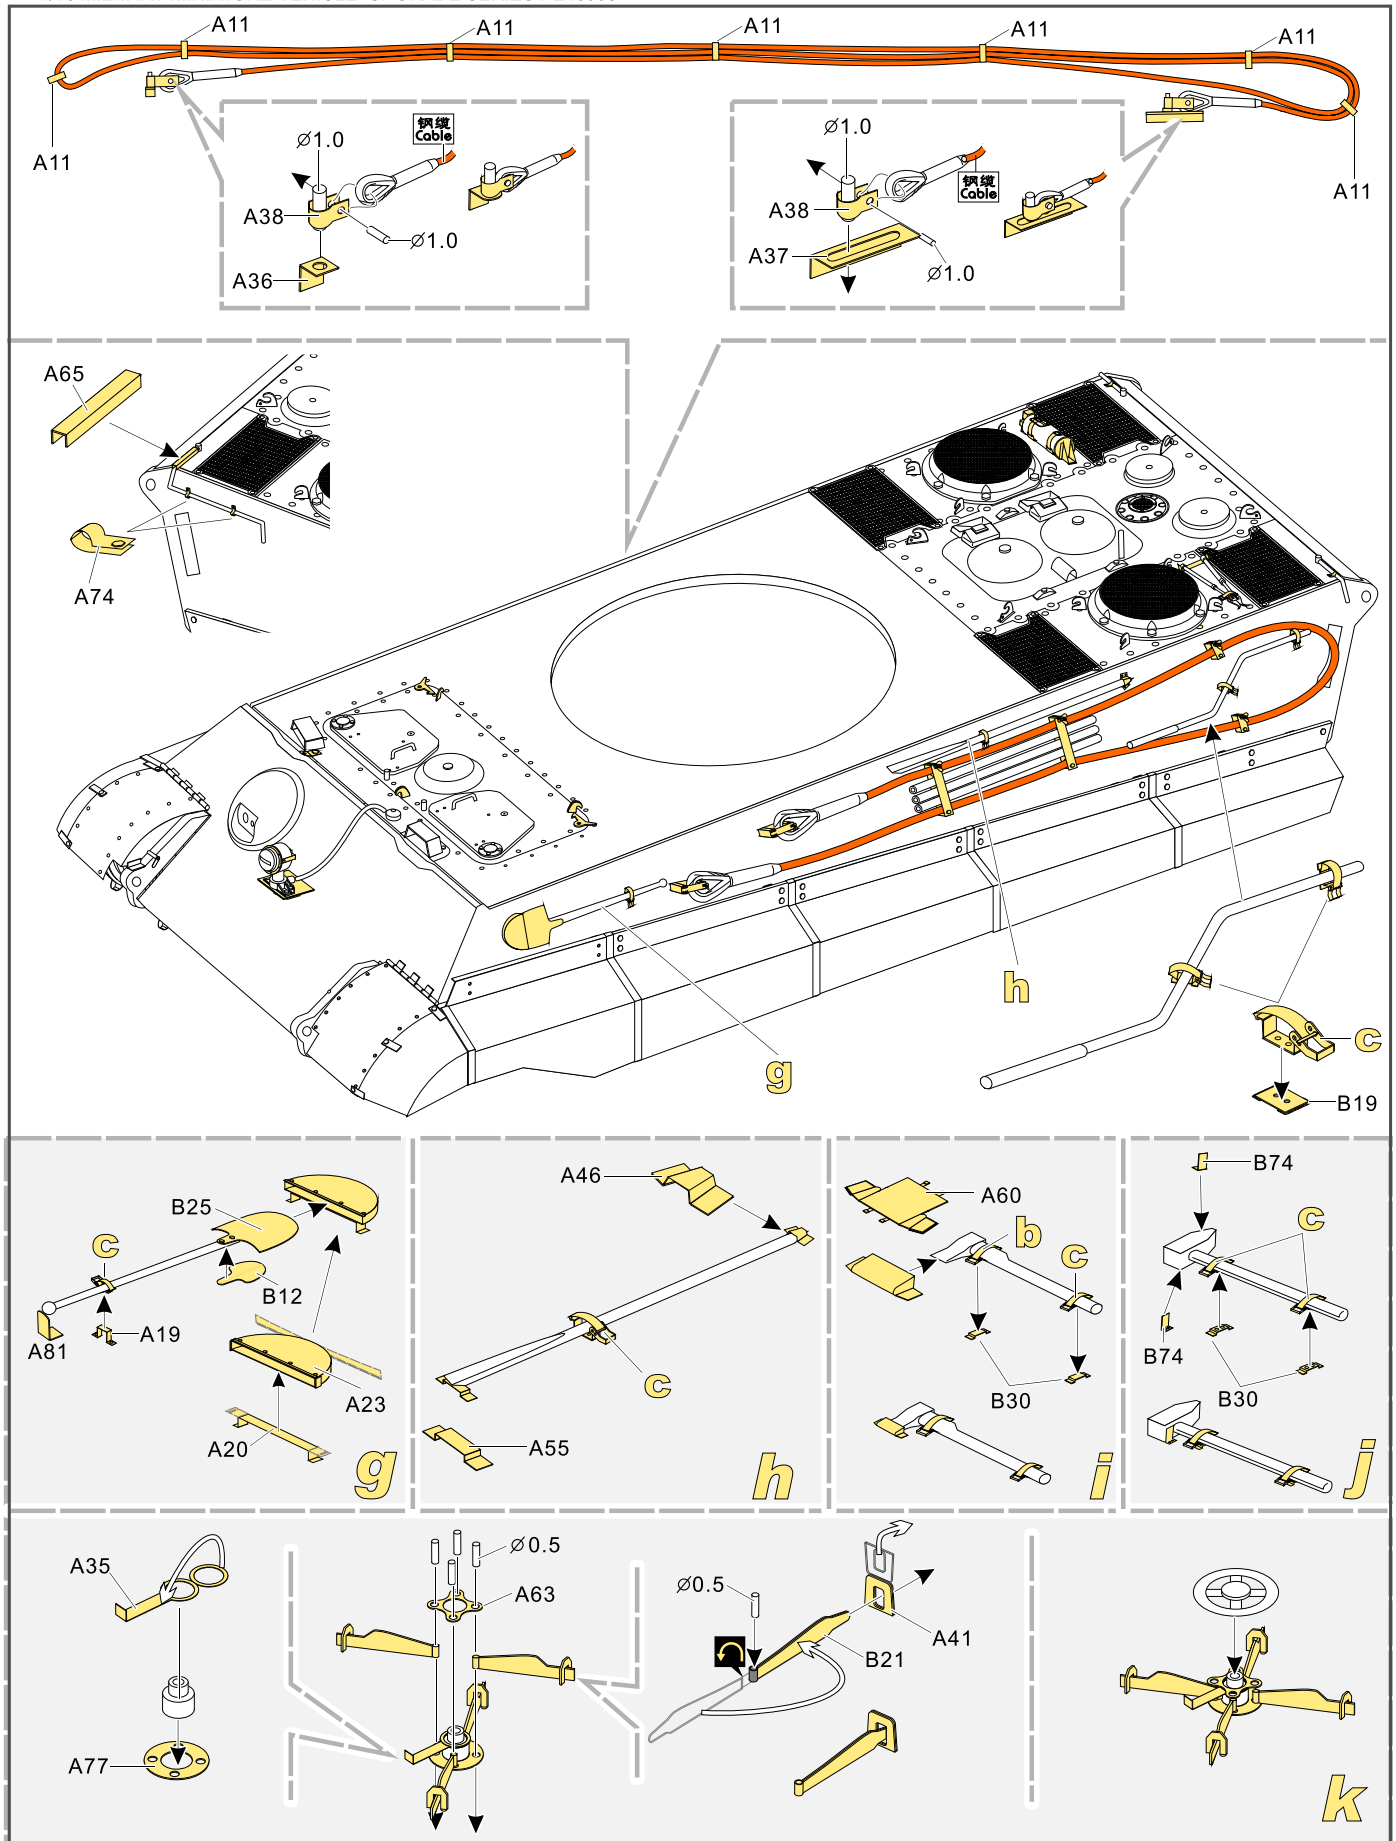

1/16 MILITARY MINIATURE VEHICLE UPGRADE SERIES PE16003

WWII German King Tiger (Hensehel Turret) Basic

二战德军虎王亨舍尔型重型坦克基本改造件

[For TRUMPETER]

推荐使用工具 RECOMMENDED TOOLS

1/16 MILITARY MINIATURE VEHICLE UPGRADE SERIES PE16003

1/16 MILITARY MINIATURE VEHICLE UPGRADE SERIES PE16003

1/16 MILITARY MINIATURE VEHICLE UPGRADE SERIES Pe16003

VOYAGERMODEL® 无微不至 极致享受
The Best Upgrade Solution

Recommended item

Pe16001	WWII German Clamps & Clasp
Pe16001	WWII German Clamps & Clasp
Pe16004	WWII German King Tiger (Hensehel Turret) grills
Pe16005	WWII German King Tiger (Porsche Turret)Basic
Pe16006	WWII German King Tiger (Porsche Turret) grills
Pe16007	WWII German King Tiger Fenders(early type)
Pe16008	WWII German King Tiger Skirts
Pe16009	WWII German 88mm KwK43 Ammunition
Pe16010	WWII German 88mm KwK43 Ammunition cartridge