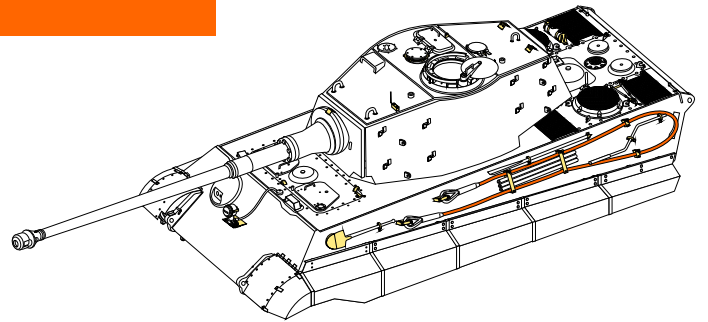

1/16 MILITARY MINIATURE VEHICLE UPGRADE SERIES PE16003

WWII German King Tiger (Hensehel Turret) Basic

二战德军虎王亨舍尔型重型坦克基本改造件

[For TRUMPETER]

推荐使用工具 RECOMMENDED TOOLS

1/16 MILITARY MINIATURE VEHICLE UPGRADE SERIES PE16003

1/16 MILITARY MINIATURE VEHICLE UPGRADE SERIES PE16003

1/16 MILITARY MINIATURE VEHICLE UPGRADE SERIES Pe16003

VOYAGERMODEL® 无微不至 极致享受
The Best Upgrade Solution

Recommended item

Pe16001	WWII German Clamps & Clasp
Pe16001	WWII German Clamps & Clasp
Pe16004	WWII German King Tiger (Hensehel Turret) grills
Pe16005	WWII German King Tiger (Porsche Turret)Basic
Pe16006	WWII German King Tiger (Porsche Turret) grills
Pe16007	WWII German King Tiger Fenders(early type)
Pe16008	WWII German King Tiger Skirts
Pe16009	WWII German 88mm KwK43 Ammunition
Pe16010	WWII German 88mm KwK43 Ammunition cartridge