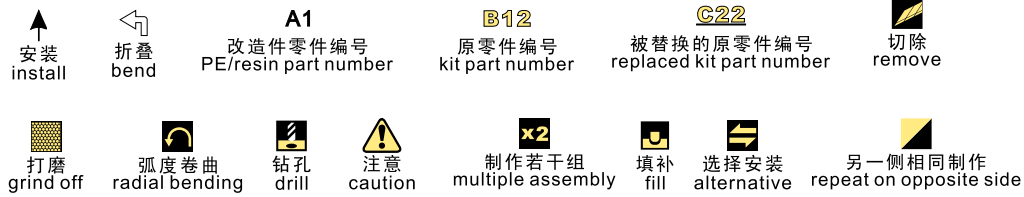

1/16 MILITARY MINIATURE VEHICLE UPGRADE SERIES PE16003

WWII German King Tiger (Hensehel Turret) Basic

二战德军虎王亨舍尔型重型坦克基本改造件

[For TRUMPETER]

推荐使用工具 RECOMMENDED TOOLS

1/16 MILITARY MINIATURE VEHICLE UPGRADE SERIES PE16003