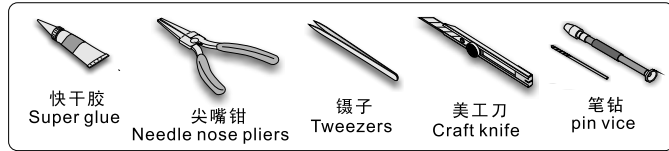

1/16 MILITARY MINIATURE VEHICLE UPGRADE SERIES PE16003

WWII German King Tiger (Hensehel Turret) Basic

二战德军虎王亨舍尔型重型坦克基本改造件

[For TRUMPETER]

推荐使用工具 RECOMMENDED TOOLS

1/16 MILITARY MINIATURE VEHICLE UPGRADE SERIES PE16003

1/16 MILITARY MINIATURE VEHICLE UPGRADE SERIES PE16003

1/16 MILITARY MINIATURE VEHICLE UPGRADE SERIES Pe16003

VOYAGERMODEL® 无微不至 极致享受
The Best Upgrade Solution

Recommended item

Pe16001	WWII German Clamps & Clasp
Pe16001	WWII German Clamps & Clasp
Pe16004	WWII German King Tiger (Hensehel Turret) grills
Pe16005	WWII German King Tiger (Porsche Turret)Basic
Pe16006	WWII German King Tiger (Porsche Turret) grills
Pe16007	WWII German King Tiger Fenders(early type)
Pe16008	WWII German King Tiger Skirts
Pe16009	WWII German 88mm KwK43 Ammunition
Pe16010	WWII German 88mm KwK43 Ammunition cartridge