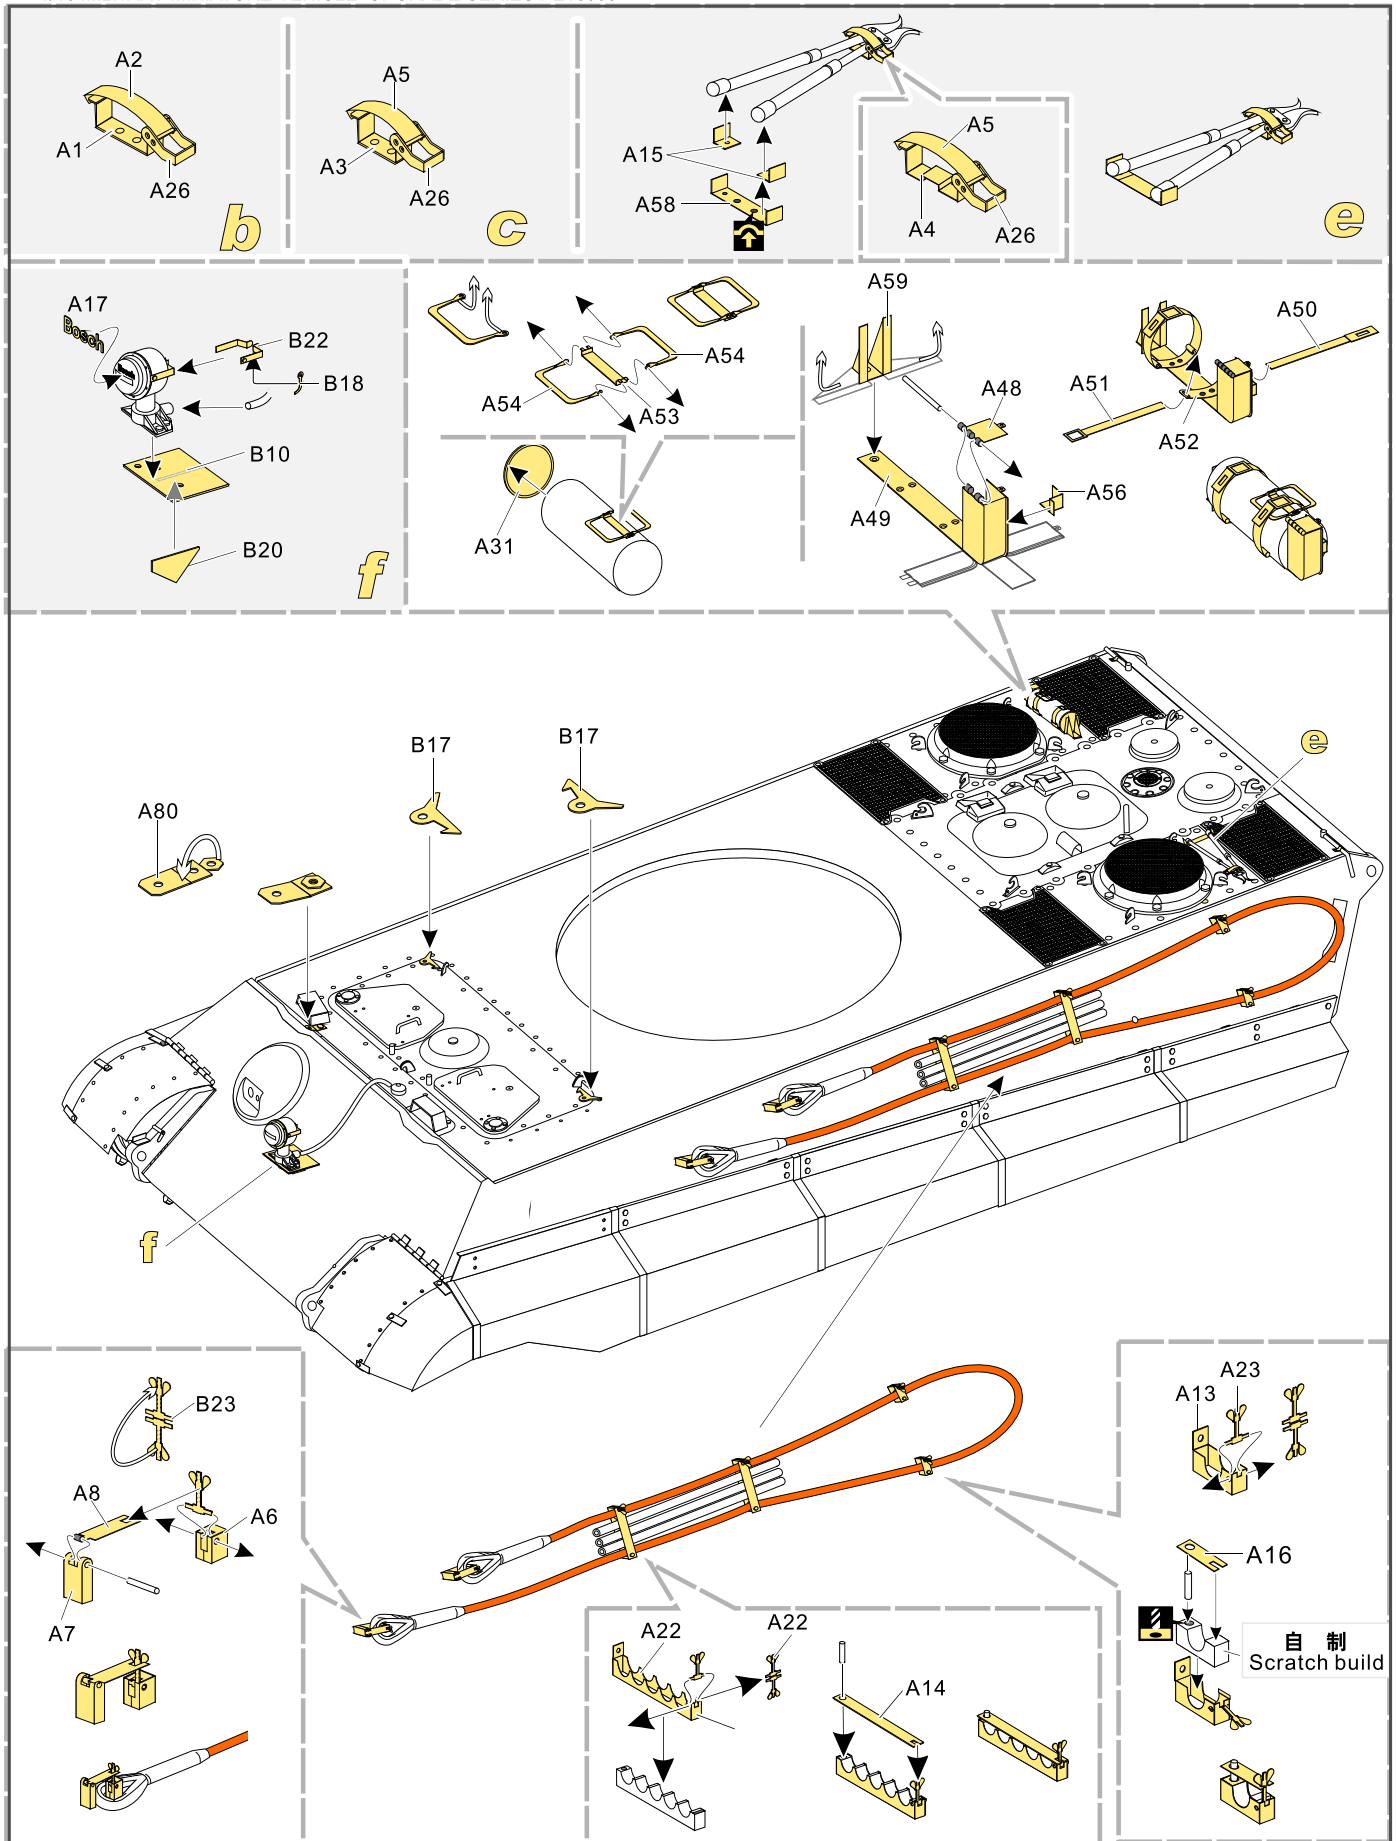

1/16 MILITARY MINIATURE VEHICLE UPGRADE SERIES PE16003

WWII German King Tiger (Hensehel Turret) Basic

二战德军虎王亨舍尔型重型坦克基本改造件

[For TRUMPETER]

推荐使用工具 RECOMMENDED TOOLS

1/16 MILITARY MINIATURE VEHICLE UPGRADE SERIES PE16003

1/16 MILITARY MINIATURE VEHICLE UPGRADE SERIES PE16003

1/16 MILITARY MINIATURE VEHICLE UPGRADE SERIES Pe16003

VOYAGERMODEL® 无微不至 极致享受
The Best Upgrade Solution

Recommended item

Pe16001	WWII German Clamps & Clasp
Pe16001	WWII German Clamps & Clasp
Pe16004	WWII German King Tiger (Hensehel Turret) grills
Pe16005	WWII German King Tiger (Porsche Turret)Basic
Pe16006	WWII German King Tiger (Porsche Turret) grills
Pe16007	WWII German King Tiger Fenders(early type)
Pe16008	WWII German King Tiger Skirts
Pe16009	WWII German 88mm KwK43 Ammunition
Pe16010	WWII German 88mm KwK43 Ammunition cartridge