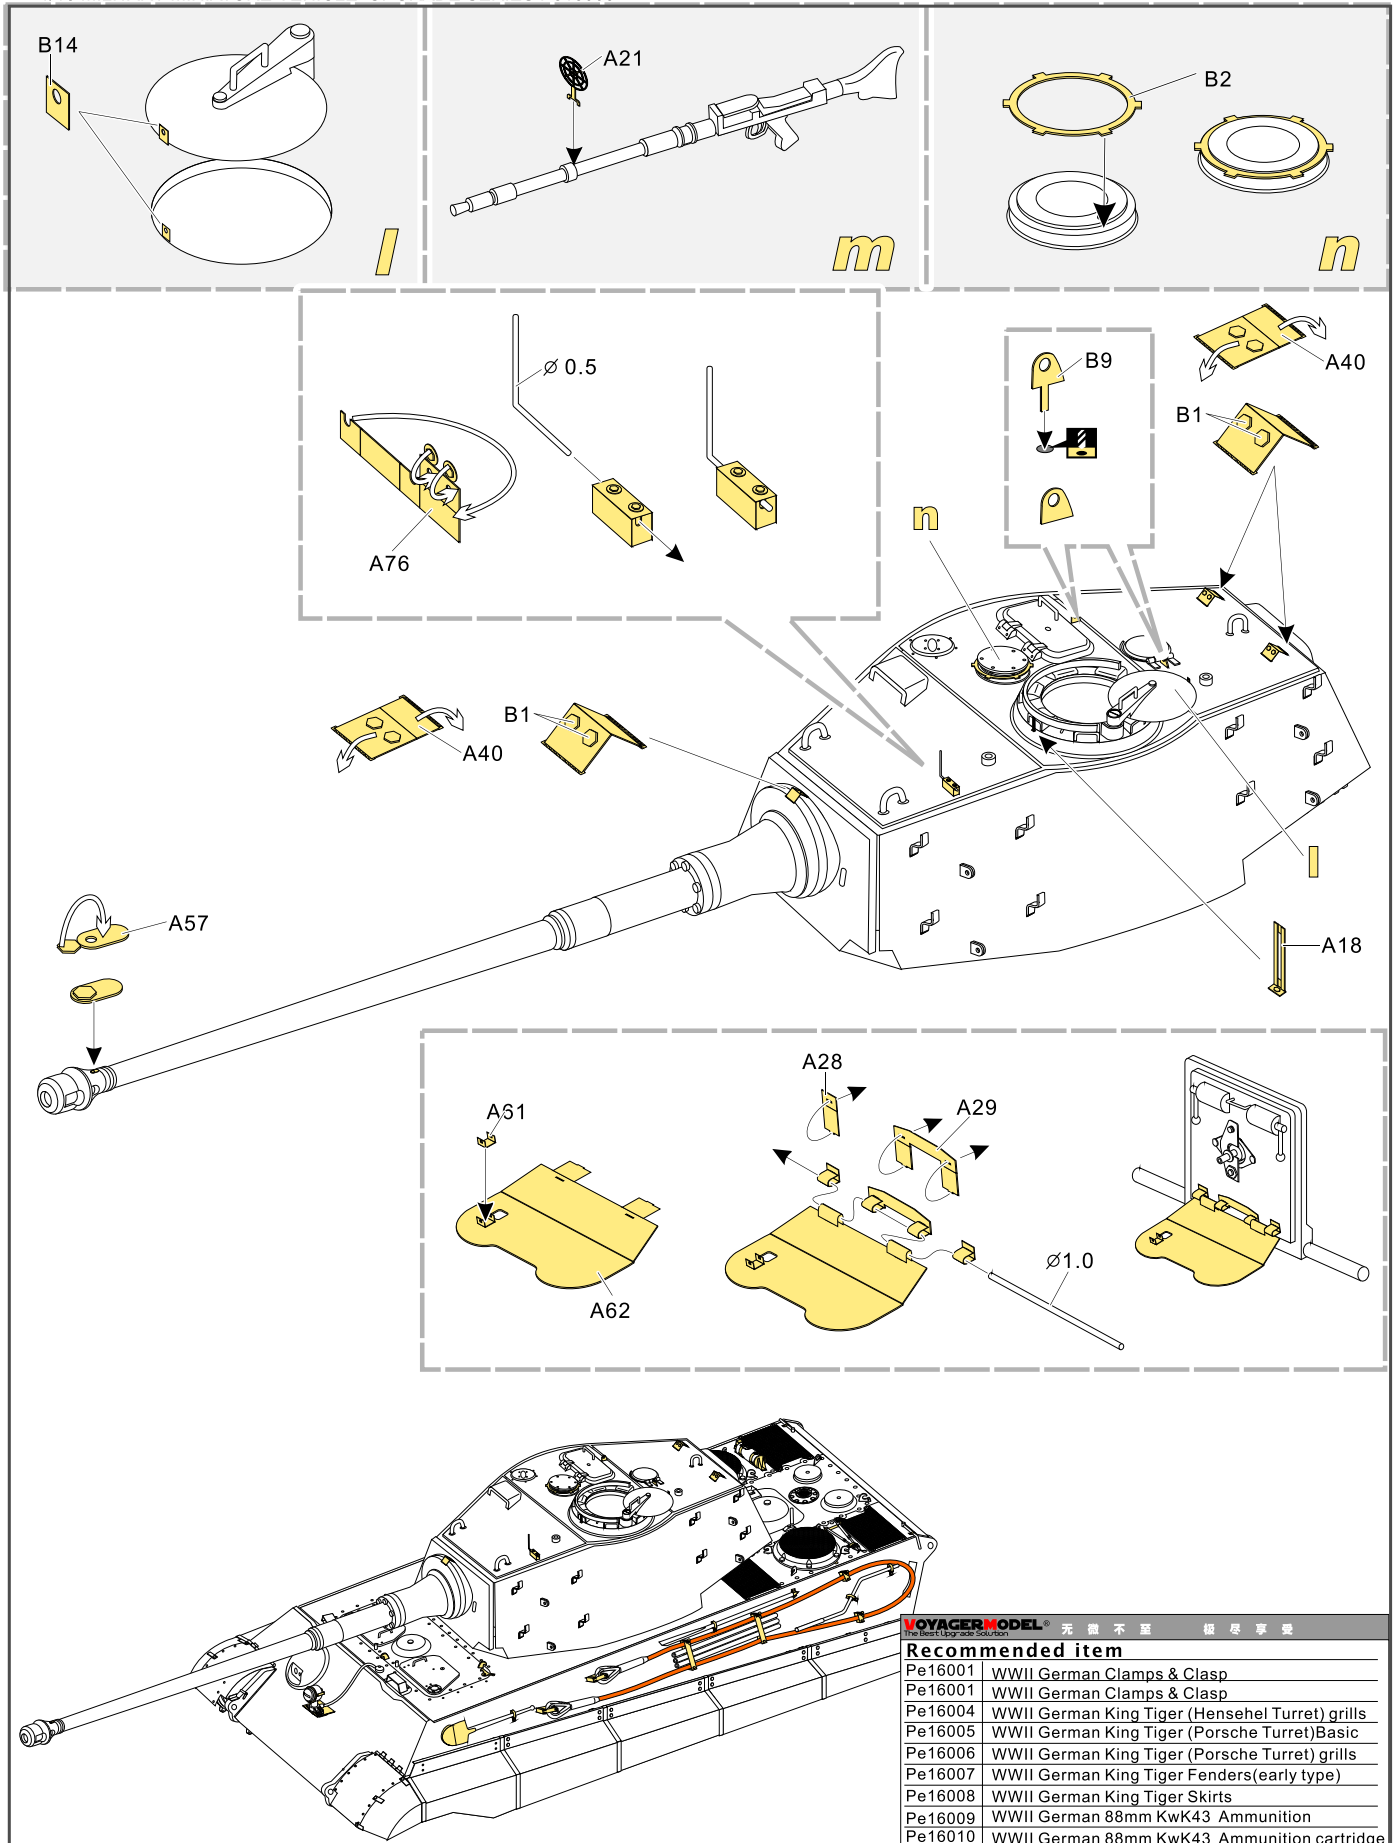

1/16 MILITARY MINIATURE VEHICLE UPGRADE SERIES PE16003

WWII German King Tiger (Hensehel Turret) Basic

二战德军虎王亨舍尔型重型坦克基本改造件

[For TRUMPETER]

推荐使用工具 RECOMMENDED TOOLS

1/16 MILITARY MINIATURE VEHICLE UPGRADE SERIES PE16003

1/16 MILITARY MINIATURE VEHICLE UPGRADE SERIES PE16003

1/16 MILITARY MINIATURE VEHICLE UPGRADE SERIES Pe16003

VOYAGERMODEL® 无微不至 极致享受
The Best Upgrade Solution

Recommended item

Pe16001	WWII German Clamps & Clasp
Pe16001	WWII German Clamps & Clasp
Pe16004	WWII German King Tiger (Hensehel Turret) grills
Pe16005	WWII German King Tiger (Porsche Turret)Basic
Pe16006	WWII German King Tiger (Porsche Turret) grills
Pe16007	WWII German King Tiger Fenders(early type)
Pe16008	WWII German King Tiger Skirts
Pe16009	WWII German 88mm KwK43 Ammunition
Pe16010	WWII German 88mm KwK43 Ammunition cartridge