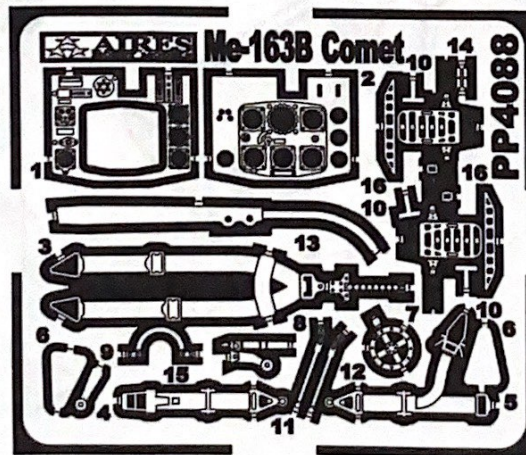

Messerschmitt Me 163B Komet
Detail set for REVELL/Dragon kit

RESIN PARTS

1

2

3

4

5

6

7

8

9

9

10

11

12

13

PHOTO-ETCHED METAL PARTS

1

2

3

4

2

5

6