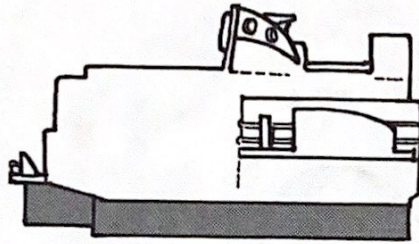

Messerschmitt Me 163B Komet
Detail set for REVELL/Dragon kit

RESIN PARTS

1

2

3

4

5

6