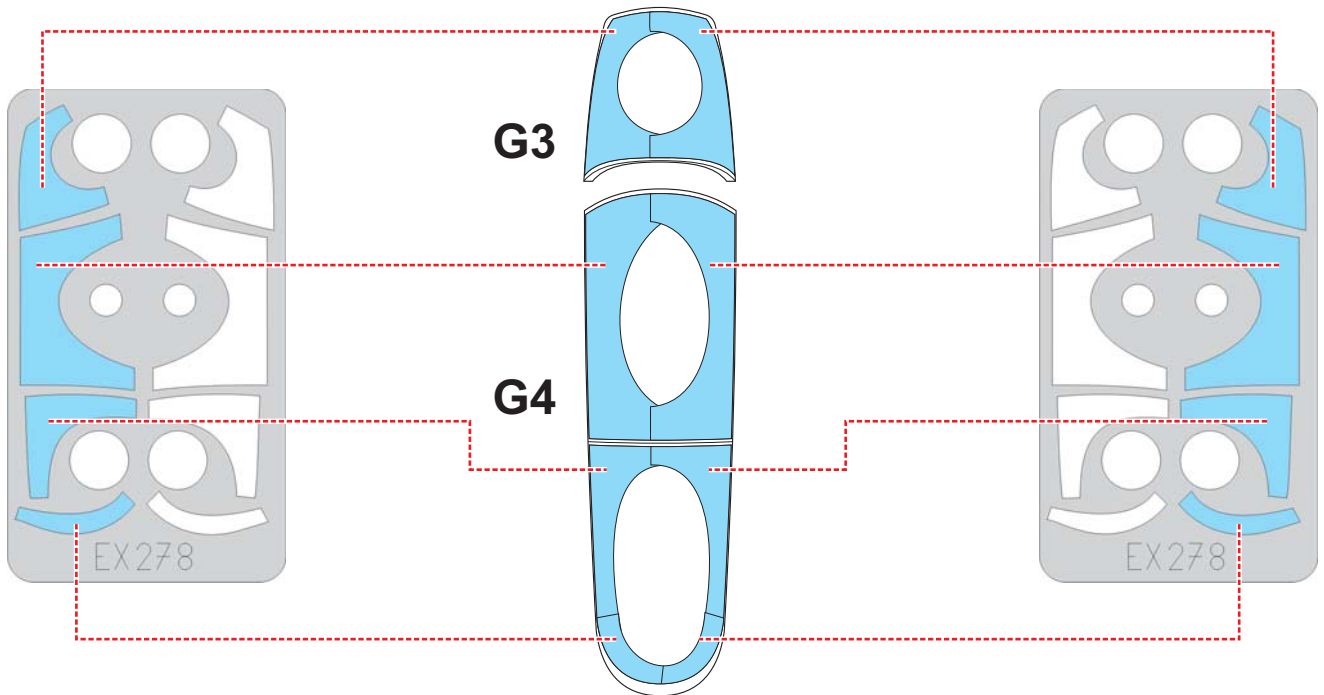

**eduard**  
**MASK**

**EX 278**

# F-15K Strike Eagle 1/48

The die-cut mask for accurate canopy frame painting of the Academy  
scale 1/48 KIT

LIQUID MASK ■