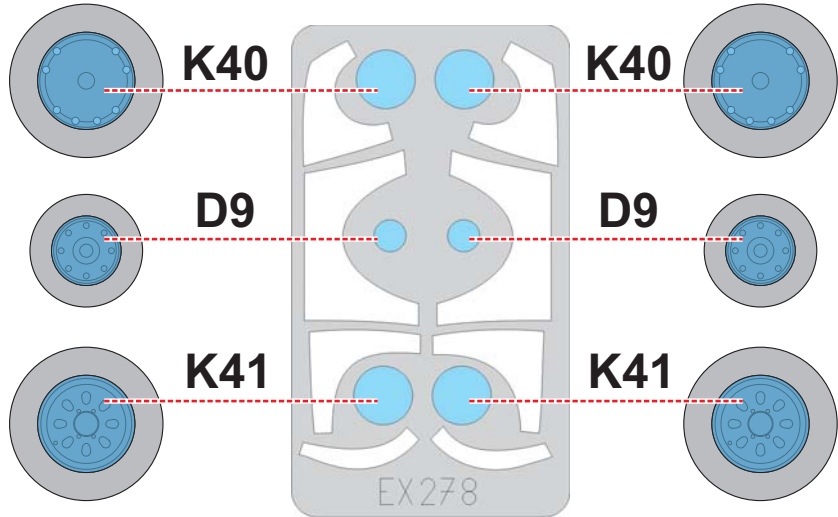

**eduard**  
**MASK**

**EX 278**

# F-15K Strike Eagle 1/48

The die-cut mask for accurate canopy frame painting of the Academy  
scale 1/48 KIT

LIQUID MASK ■