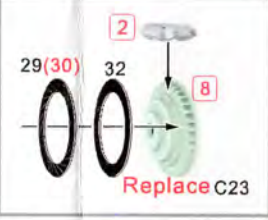

HOBBY DESIGN HD02-0331

1/24 ALFA ROMEO 155 V6 TI FOR T

HOBBY DESIGN
PLASTIC TOYS & MODELS

- 1 x4
- 2 x2
- 3 x2
- 4 x1
- 5 x1
- 6 x1
- 7 x2
- 8 x2
- 9 x2
- 10 x2
- 11 x10
- 12 x6
- 13 x1
- 14 x1
- 15 $\varnothing=0.4\text{mm}$
Galvanized iron wire (铅丝)

1/24 ALFA ROMEO 155 V6 TI FOR T HOBBY DESIGN HD02-0331