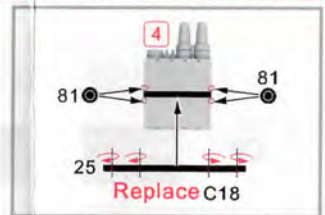

HOBBY DESIGN HD02-0331

1/24 ALFA ROMEO 155 V6 TI FOR T

HOBBY DESIGN
PLASTIC TOYS & MODELS

- 1 x4
- 2 x2
- 3 x2
- 4 x1
- 5 x1
- 6 x1
- 7 x2
- 8 x2
- 9 x2
- 10 x2
- 11 x10
- 12 x6
- 13 x1
- 14 x1
- 15 $\varnothing=0.4\text{mm}$
Galvanized iron wire (铅丝)

1/24 ALFA ROMEO 155 V6 TI FOR T HOBBY DESIGN HD02-0331