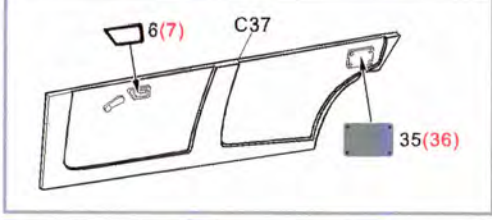

HOBBY DESIGN HD02-0331

1/24 ALFA ROMEO 155 V6 TI FOR T

HOBBY DESIGN
PLASTIC TOYS & MODELS

- 1 x4
- 2 x2
- 3 x2
- 4 x1
- 5 x1
- 6 x1
- 7 x2
- 8 x2
- 9 x2
- 10 x2
- 11 x10
- 12 x6
- 13 x1
- 14 x1
- 15 $\varnothing=0.4\text{mm}$
Galvanized iron wire (铅丝)