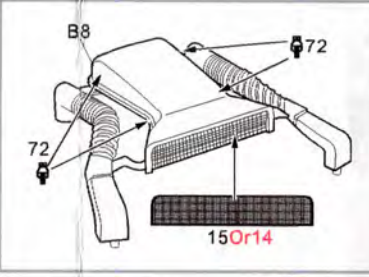

HOBBY DESIGN HD02-0331

1/24 ALFA ROMEO 155 V6 TI FOR T

HOBBY DESIGN
PLASTIC TOYS & MODELS

- 1 x4
- 2 x2
- 3 x2
- 4 x1
- 5 x1
- 6 x1
- 7 x2
- 8 x2
- 9 x2
- 10 x2
- 11 x10
- 12 x6
- 13 x1
- 14 x1
- 15 $\varnothing=0.4\text{mm}$
Galvanized iron wire (铅丝)

1/24 ALFA ROMEO 155 V6 TI FOR T HOBBY DESIGN HD02-0331