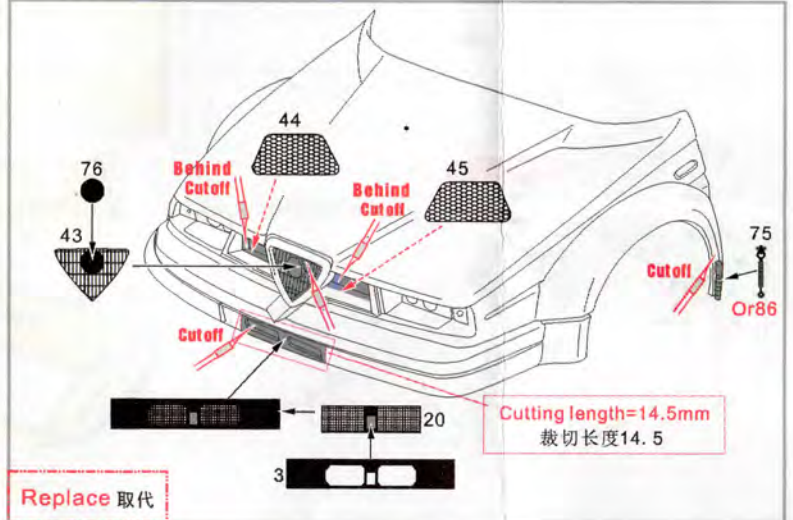

HOBBY DESIGN HD02-0331

1/24 ALFA ROMEO 155 V6 TI FOR T

HOBBY DESIGN
PLASTIC TOYS & MODELS

- 1 x4
- 2 x2
- 3 x2
- 4 x1
- 5 x1
- 6 x1
- 7 x2
- 8 x2
- 9 x2
- 10 x2
- 11 x10
- 12 x6
- 13 x1
- 14 x1
- 15 $\varnothing=0.4\text{mm}$
Galvanized iron wire (铅丝)

1/24 ALFA ROMEO 155 V6 TI FOR T HOBBY DESIGN HD02-0331