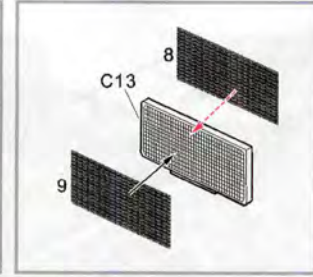

HOBBY DESIGN HD02-0331

1/24 ALFA ROMEO 155 V6 TI FOR T

HOBBY DESIGN
PLASTIC TOYS & MODELS

- 1 x4
- 2 x2
- 3 x2
- 4 x1
- 5 x1
- 6 x1
- 7 x2
- 8 x2
- 9 x2
- 10 x2
- 11 x10
- 12 x6
- 13 x1
- 14 x1
- 15 $\varnothing=0.4\text{mm}$
Galvanized iron wire (铅丝)

1/24 ALFA ROMEO 155 V6 TI FOR T HOBBY DESIGN HD02-0331