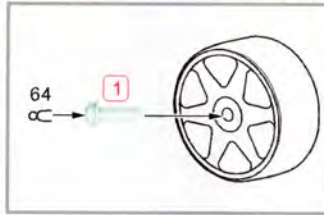

HOBBY DESIGN HD02-0331

1/24 ALFA ROMEO 155 V6 TI FOR T

HOBBY DESIGN
PLASTIC TOYS & MODELS

- 1 x4
- 2 x2
- 3 x2
- 4 x1
- 5 x1
- 6 x1
- 7 x2
- 8 x2
- 9 x2
- 10 x2
- 11 x10
- 12 x6
- 13 x1
- 14 x1
- 15 $\varnothing=0.4\text{mm}$
Galvanized iron wire (铅丝)

1/24 ALFA ROMEO 155 V6 TI FOR T HOBBY DESIGN HD02-0331