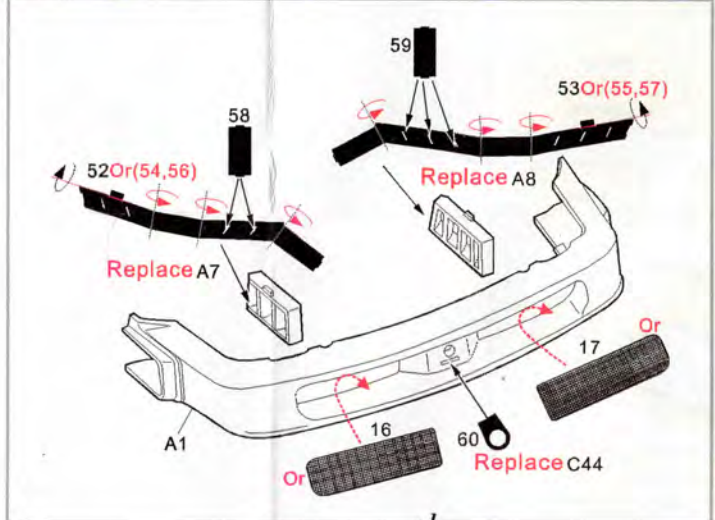

HOBBY DESIGN HD02-0331

1/24 ALFA ROMEO 155 V6 TI FOR T

HOBBY DESIGN
PLASTIC TOYS & MODELS

- 1 x4
- 2 x2
- 3 x2
- 4 x1
- 5 x1
- 6 x1
- 7 x2
- 8 x2
- 9 x2
- 10 x2
- 11 x10
- 12 x6
- 13 x1
- 14 x1
- 15 $\varnothing=0.4\text{mm}$
Galvanized iron wire (铅丝)

1/24 ALFA ROMEO 155 V6 TI FOR T HOBBY DESIGN HD02-0331