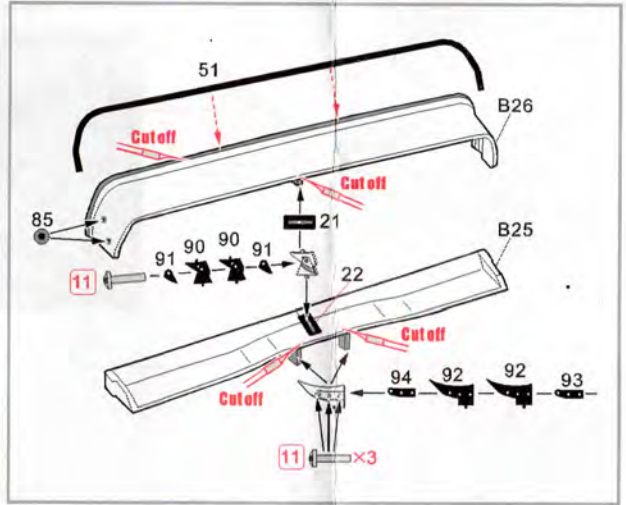

HOBBY DESIGN HD02-0331

1/24 ALFA ROMEO 155 V6 TI FOR T

HOBBY DESIGN
PLASTIC TOYS & MODELS

- 1 x4
- 2 x2
- 3 x2
- 4 x1
- 5 x1
- 6 x1
- 7 x2
- 8 x2
- 9 x2
- 10 x2
- 11 x10
- 12 x6
- 13 x1
- 14 x1
- 15 $\varnothing=0.4\text{mm}$
Galvanized iron wire (铅丝)

1/24 ALFA ROMEO 155 V6 TI FOR T HOBBY DESIGN HD02-0331