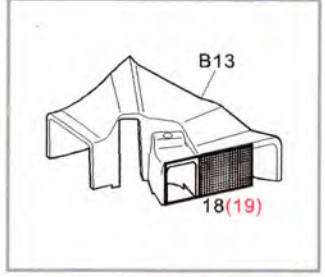

HOBBY DESIGN HD02-0331

1/24 ALFA ROMEO 155 V6 TI FOR T

HOBBY DESIGN
PLASTIC TOYS & MODELS

- 1 x4
- 2 x2
- 3 x2
- 4 x1
- 5 x1
- 6 x1
- 7 x2
- 8 x2
- 9 x2
- 10 x2
- 11 x10
- 12 x6
- 13 x1
- 14 x1
- 15 $\varnothing=0.4\text{mm}$
Galvanized iron wire (铅丝)

1/24 ALFA ROMEO 155 V6 TI FOR T HOBBY DESIGN HD02-0331