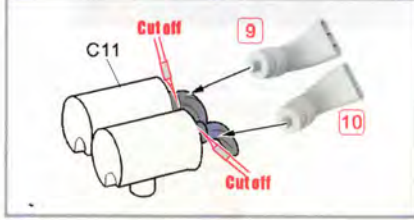

HOBBY DESIGN HD02-0331

1/24 ALFA ROMEO 155 V6 TI FOR T

HOBBY DESIGN
PLASTIC TOYS & MODELS

- 1 x4
- 2 x2
- 3 x2
- 4 x1
- 5 x1
- 6 x1
- 7 x2
- 8 x2
- 9 x2
- 10 x2
- 11 x10
- 12 x6
- 13 x1
- 14 x1
- 15 $\varnothing=0.4\text{mm}$
Galvanized iron wire (铅丝)