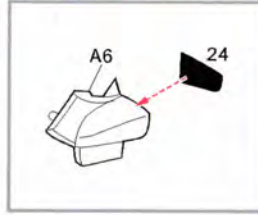

HOBBY DESIGN HD02-0331

1/24 ALFA ROMEO 155 V6 TI FOR T

HOBBY DESIGN
PLASTIC TOYS & MODELS

- 1 x4
- 2 x2
- 3 x2
- 4 x1
- 5 x1
- 6 x1
- 7 x2
- 8 x2
- 9 x2
- 10 x2
- 11 x10
- 12 x6
- 13 x1
- 14 x1
- 15 $\varnothing=0.4\text{mm}$
Galvanized iron wire (铅丝)