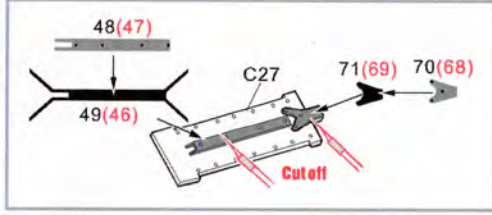

HOBBY DESIGN HD02-0331

1/24 ALFA ROMEO 155 V6 TI FOR T

HOBBY DESIGN
PLASTIC TOYS & MODELS

- 1 x4
- 2 x2
- 3 x2
- 4 x1
- 5 x1
- 6 x1
- 7 x2
- 8 x2
- 9 x2
- 10 x2
- 11 x10
- 12 x6
- 13 x1
- 14 x1
- 15 $\varnothing=0.4\text{mm}$
Galvanized iron wire (铅丝)

1/24 ALFA ROMEO 155 V6 TI FOR T HOBBY DESIGN HD02-0331