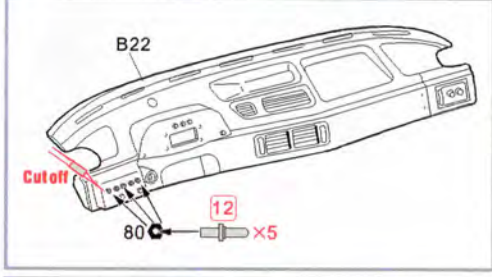

HOBBY DESIGN HD02-0331

1/24 ALFA ROMEO 155 V6 TI FOR T

HOBBY DESIGN
PLASTIC TOYS & MODELS

- 1 x4
- 2 x2
- 3 x2
- 4 x1
- 5 x1
- 6 x1
- 7 x2
- 8 x2
- 9 x2
- 10 x2
- 11 x10
- 12 x6
- 13 x1
- 14 x1
- 15 $\varnothing=0.4\text{mm}$
Galvanized iron wire (铅丝)

1/24 ALFA ROMEO 155 V6 TI FOR T HOBBY DESIGN HD02-0331