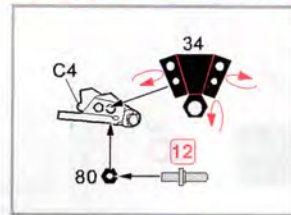

HOBBY DESIGN HD02-0331

1/24 ALFA ROMEO 155 V6 TI FOR T

HOBBY DESIGN
PLASTIC TOYS & MODELS

- 1 x4
- 2 x2
- 3 x2
- 4 x1
- 5 x1
- 6 x1
- 7 x2
- 8 x2
- 9 x2
- 10 x2
- 11 x10
- 12 x6
- 13 x1
- 14 x1
- 15 $\varnothing=0.4\text{mm}$
Galvanized iron wire (铅丝)

1/24 ALFA ROMEO 155 V6 TI FOR T HOBBY DESIGN HD02-0331