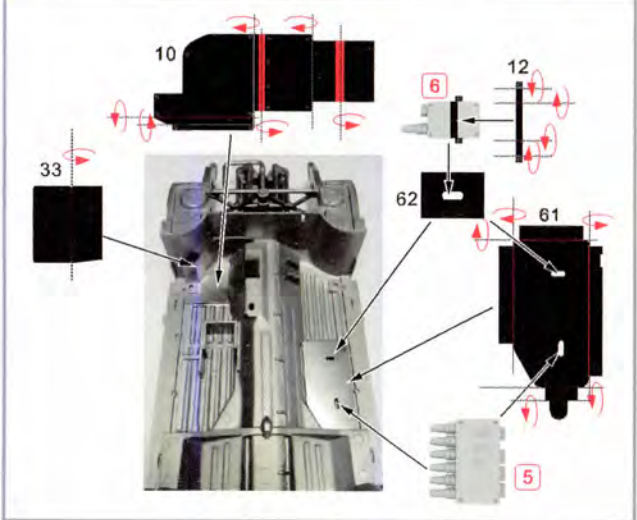

HOBBY DESIGN HD02-0331

1/24 ALFA ROMEO 155 V6 TI FOR T

HOBBY DESIGN
PLASTIC TOYS & MODELS

- 1 x4
- 2 x2
- 3 x2
- 4 x1
- 5 x1
- 6 x1
- 7 x2
- 8 x2
- 9 x2
- 10 x2
- 11 x10
- 12 x6
- 13 x1
- 14 x1
- 15 $\varnothing=0.4\text{mm}$
Galvanized iron wire (铅丝)

1/24 ALFA ROMEO 155 V6 TI FOR T HOBBY DESIGN HD02-0331