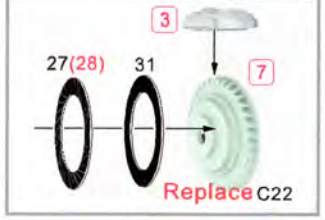

HOBBY DESIGN HD02-0331

1/24 ALFA ROMEO 155 V6 TI FOR T

HOBBY DESIGN
PLASTIC TOYS & MODELS

- 1 x4
- 2 x2
- 3 x2
- 4 x1
- 5 x1
- 6 x1
- 7 x2
- 8 x2
- 9 x2
- 10 x2
- 11 x10
- 12 x6
- 13 x1
- 14 x1
- 15 $\varnothing=0.4\text{mm}$
Galvanized iron wire (铅丝)

1/24 ALFA ROMEO 155 V6 TI FOR T HOBBY DESIGN HD02-0331