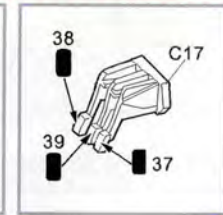

HOBBY DESIGN HD02-0331

1/24 ALFA ROMEO 155 V6 TI FOR T

HOBBY DESIGN
PLASTIC TOYS & MODELS

- 1 x4
- 2 x2
- 3 x2
- 4 x1
- 5 x1
- 6 x1
- 7 x2
- 8 x2
- 9 x2
- 10 x2
- 11 x10
- 12 x6
- 13 x1
- 14 x1
- 15 $\varnothing=0.4\text{mm}$
Galvanized iron wire (铅丝)

1/24 ALFA ROMEO 155 V6 TI FOR T HOBBY DESIGN HD02-0331