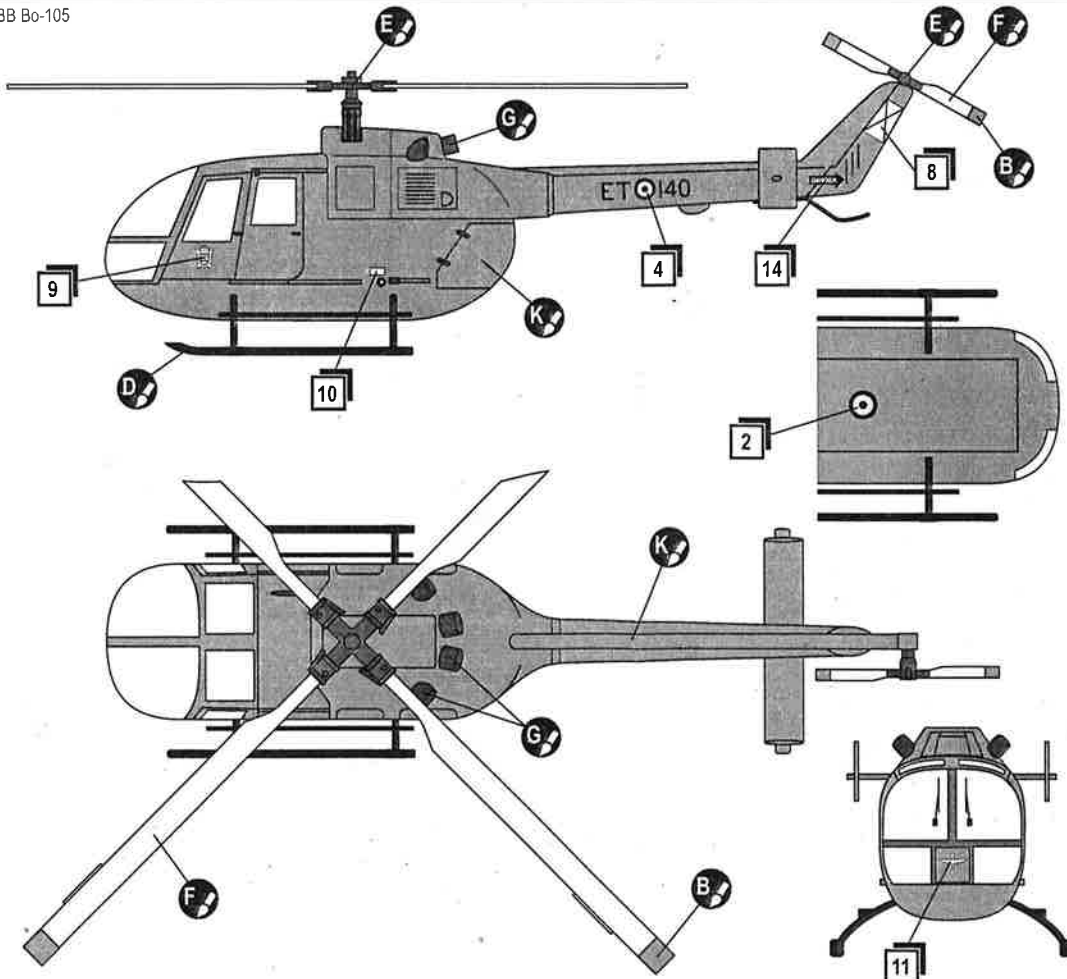

PLASTIC MODEL KITS
LIMITED EDITION
CAT.NO.72259

WIDTH : 50 mm
LENGTH : 119 mm
PARTS : 88 pieces
SCALE:1/72

 The German Bo-105 is a multi-purpose helicopter developed by the German company MBB (DASA). The helicopter first flew on 25 September in 1967. It is manufactured in military and civil modifications. Till 2001 more than 1200 helicopters of different modifications have been produced.

THE SCHEME OF COLOURING / СХЕМА ОКРАСКИ

MBB Bo-105P

-  HUMBROL 24
YELLOW
ЖЕЛТЫЙ
-  HUMBROL 102
ARMY GREEN
ТЕМ. ЗЕЛЕНЬЙ
-  HUMBROL 33
BLACK
ЧЕРНЫЙ
-  HUMBROL 87
STEEL GREY
СТАЛЬНОЙ СЕРЫЙ
-  HUMBROL 27004
GUN METAL
СТАЛЬНОЙ СЕРЫЙ

- A** HUMBROL 19
RED
КРАСНЫЙ
- B** HUMBROL 24
YELLOW
ЖЕЛТЫЙ
- C** HUMBROL 102
ARMY GREEN
ТЕМ. ЗЕЛЕНЫЙ
- D** HUMBROL 33
BLACK
ЧЕРНЫЙ
- E** HUMBROL 87
STEEL GREY
СТАЛЬНОЙ СЕРЫЙ
- G** HUMBROL 27004
GUN METAL
СТАЛЬНОЙ СЕРЫЙ

- B** HUMBROL 24
YELLOW
ЖЕЛТЫЙ
- D** HUMBROL 33
BLACK
ЧЕРНЫЙ
- E** HUMBROL 87
STEEL GREY
СТАЛЬНОЙ СЕРЫЙ
- F** HUMBROL 64
LIGHT GREY
СВЕТЛО СЕРЫЙ
- G** HUMBROL 27004
GUN METAL
СТАЛЬНОЙ СЕРЫЙ
- K** HUMBROL 86
LIGHT OLIVE
ОЛИВКОВЫЙ