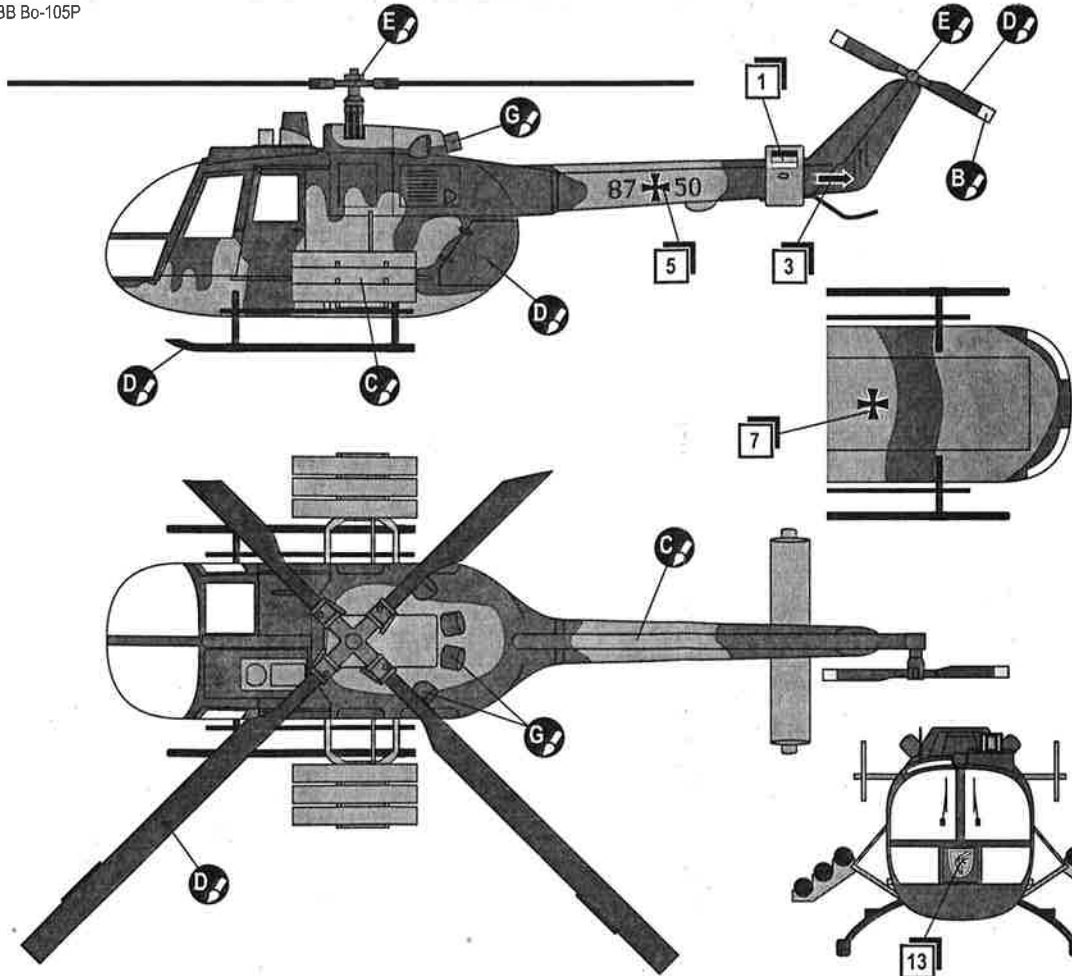

THE SCHEME OF COLOURING / СХЕМА ОКРАСКИ

MBB Bo-105P

- HUMBROL 24
  YELLOW
  ЖЕЛТЫЙ
- HUMBROL 102
  ARMY GREEN
  ТЕМ. ЗЕЛЕНЬЙ
- HUMBROL 33
  BLACK
  ЧЕРНЫЙ
- HUMBROL 87
  STEEL GREY
  СТАЛЬНОЙ СЕРЫЙ
- HUMBROL 27004
  GUN METAL
  СТАЛЬНОЙ СЕРЫЙ