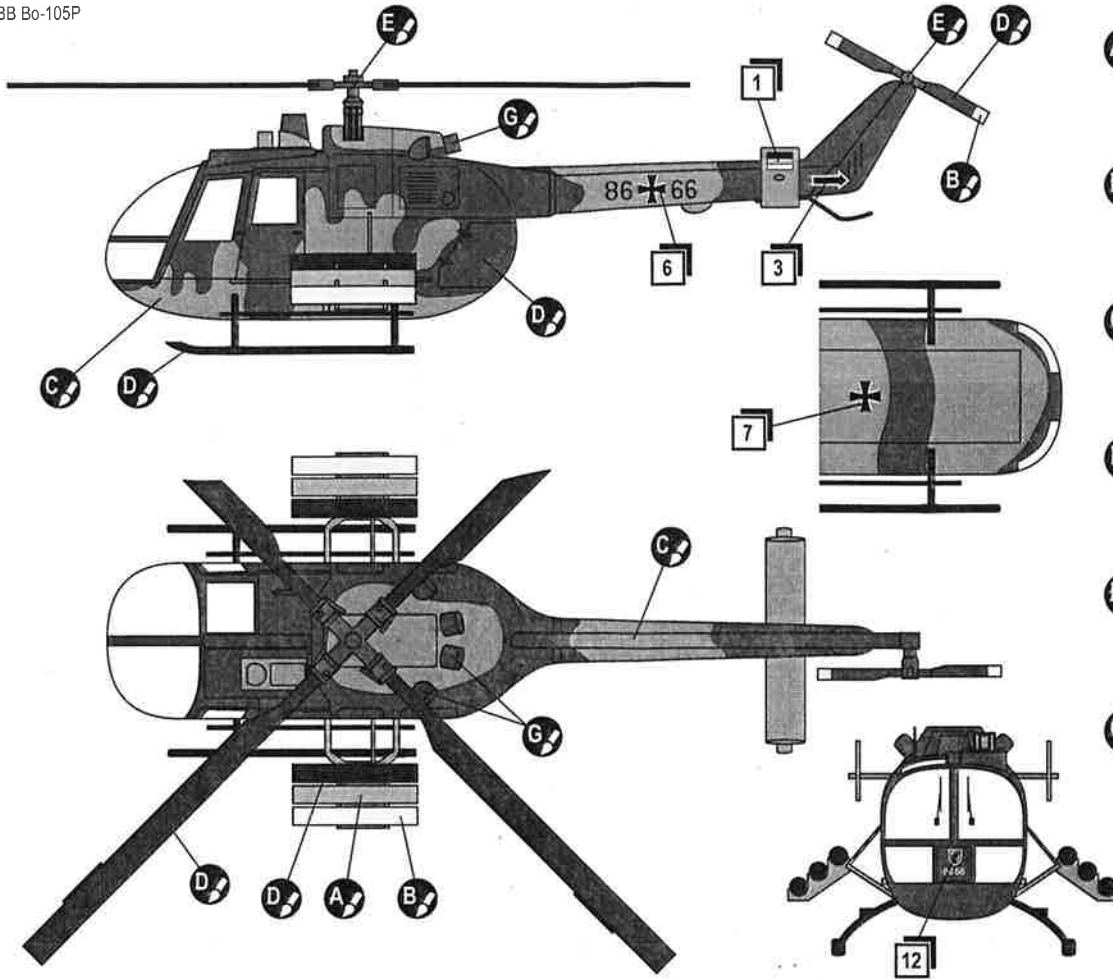

- **A** HUMBROL 19
  RED
  КРАСНЫЙ
- **B** HUMBROL 24
  YELLOW
  ЖЕЛТЫЙ
- **C** HUMBROL 102
  ARMY GREEN
  ТЕМ. ЗЕЛЕНЫЙ
- **D** HUMBROL 33
  BLACK
  ЧЕРНЫЙ
- **E** HUMBROL 87
  STEEL GREY
  СТАЛЬНОЙ СЕРЫЙ
- **G** HUMBROL 27004
  GUN METAL
  СТАЛЬНОЙ СЕРЫЙ