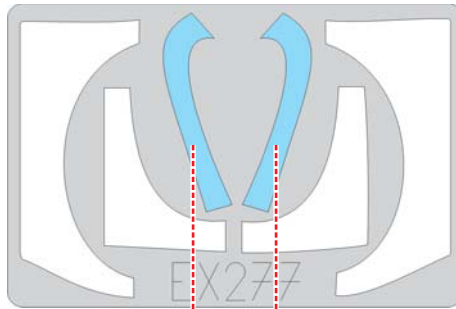

eduard
MASK

EX 277

F-16I SUFA 1/48

The die-cut mask for accurate canopy frame painting of the
Kinetic *scale 1/48 KIT*

Canopy

LIQUID MASK ■

Canopy