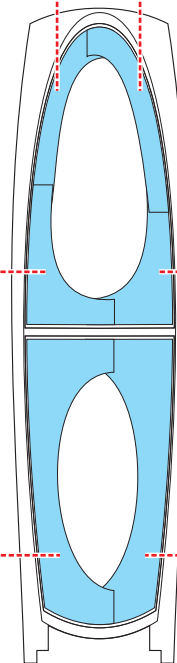

eduard
MASK

EX 277

F-16I SUFA 1/48

The die-cut mask for accurate canopy frame painting of the
Kinetic *scale 1/48 KIT*

Canopy

LIQUID MASK ■

Canopy