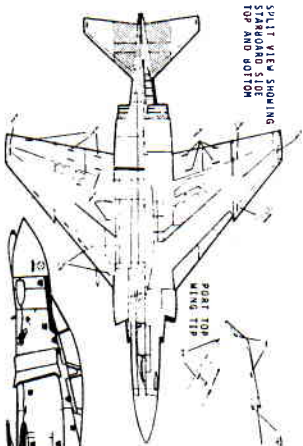

PORT WING
WING TIP