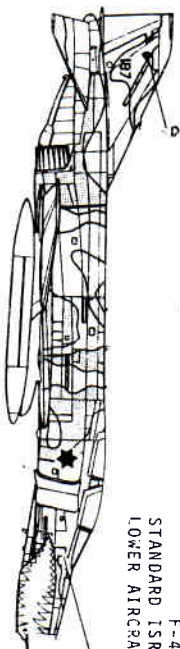

F-4E OF THE IDF/AF
STANDARD ISRAELI CAMOUFLAGE
LOWER AIRCRAFT BLUE FS35622
FS33351
GREEN FS34227
BROWN FS30219