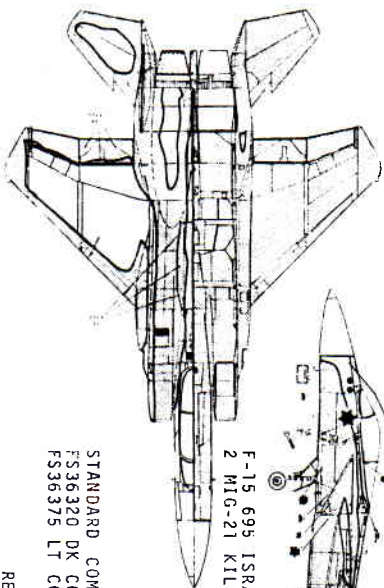

F-15 695 ISRAELI AIR FORCE
2 MIG-21 KILLS 6-1979