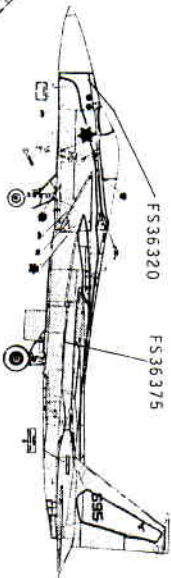

FS36320

FS36375

STANDARD COMPASS GHOST SCHEME
FS36320 DK COMPASS GHOST GRAY
FS36375 LT COMPASS GHOST GRAY

SOURCES
BORN IN BATTLE SERIES, SCALE AIRCRAFT MODELER,
AIR INTERNATIONAL, AND ORIGINAL SLIDES.

RECOMMENDED KITS
HELLER- RAPIDE
MATCHBOX OR FROG- SPITFIRE
MONOGRAM- A-4M
MONOGRAM- F-15
HASEGAWA- F-4E