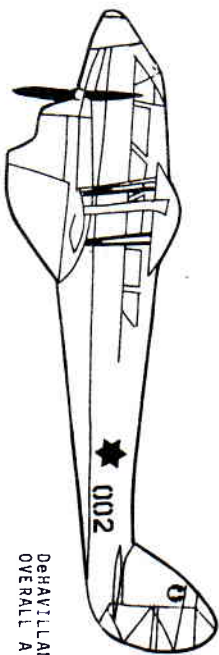

DeHAVILLAND DH-89A "RAPIDE"
OVERALL AIRCRAFT SILVER DOPE