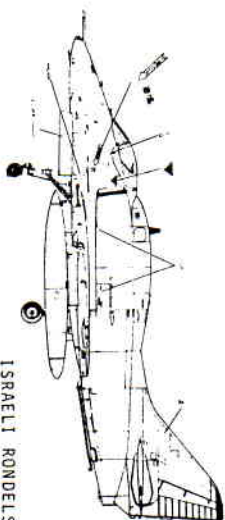

ISRAELI RONDELS UPPER AND LOWER WINGS