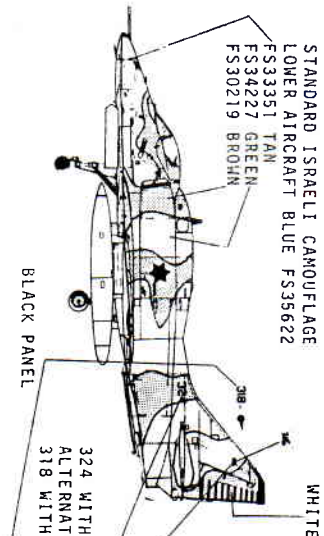

324 WITH THIS BADGE
ALTERNATE MARKINGS
318 WITH THIS BADGE

STANDARD ISRAELI CAMOUFLAGE
LOWER AIRCRAFT BLUE FS35622
FS33351 TAN
FS34227 GREEN
FS30219 BROWN

WHITE
A-4M-N SKYHAWK
SQUADRON 115
BASED AT TEL-NO. F
ISRAEL, 1975
SQUADRON 118
BASED AT TEL-HO. F
ISRAEL, 1975