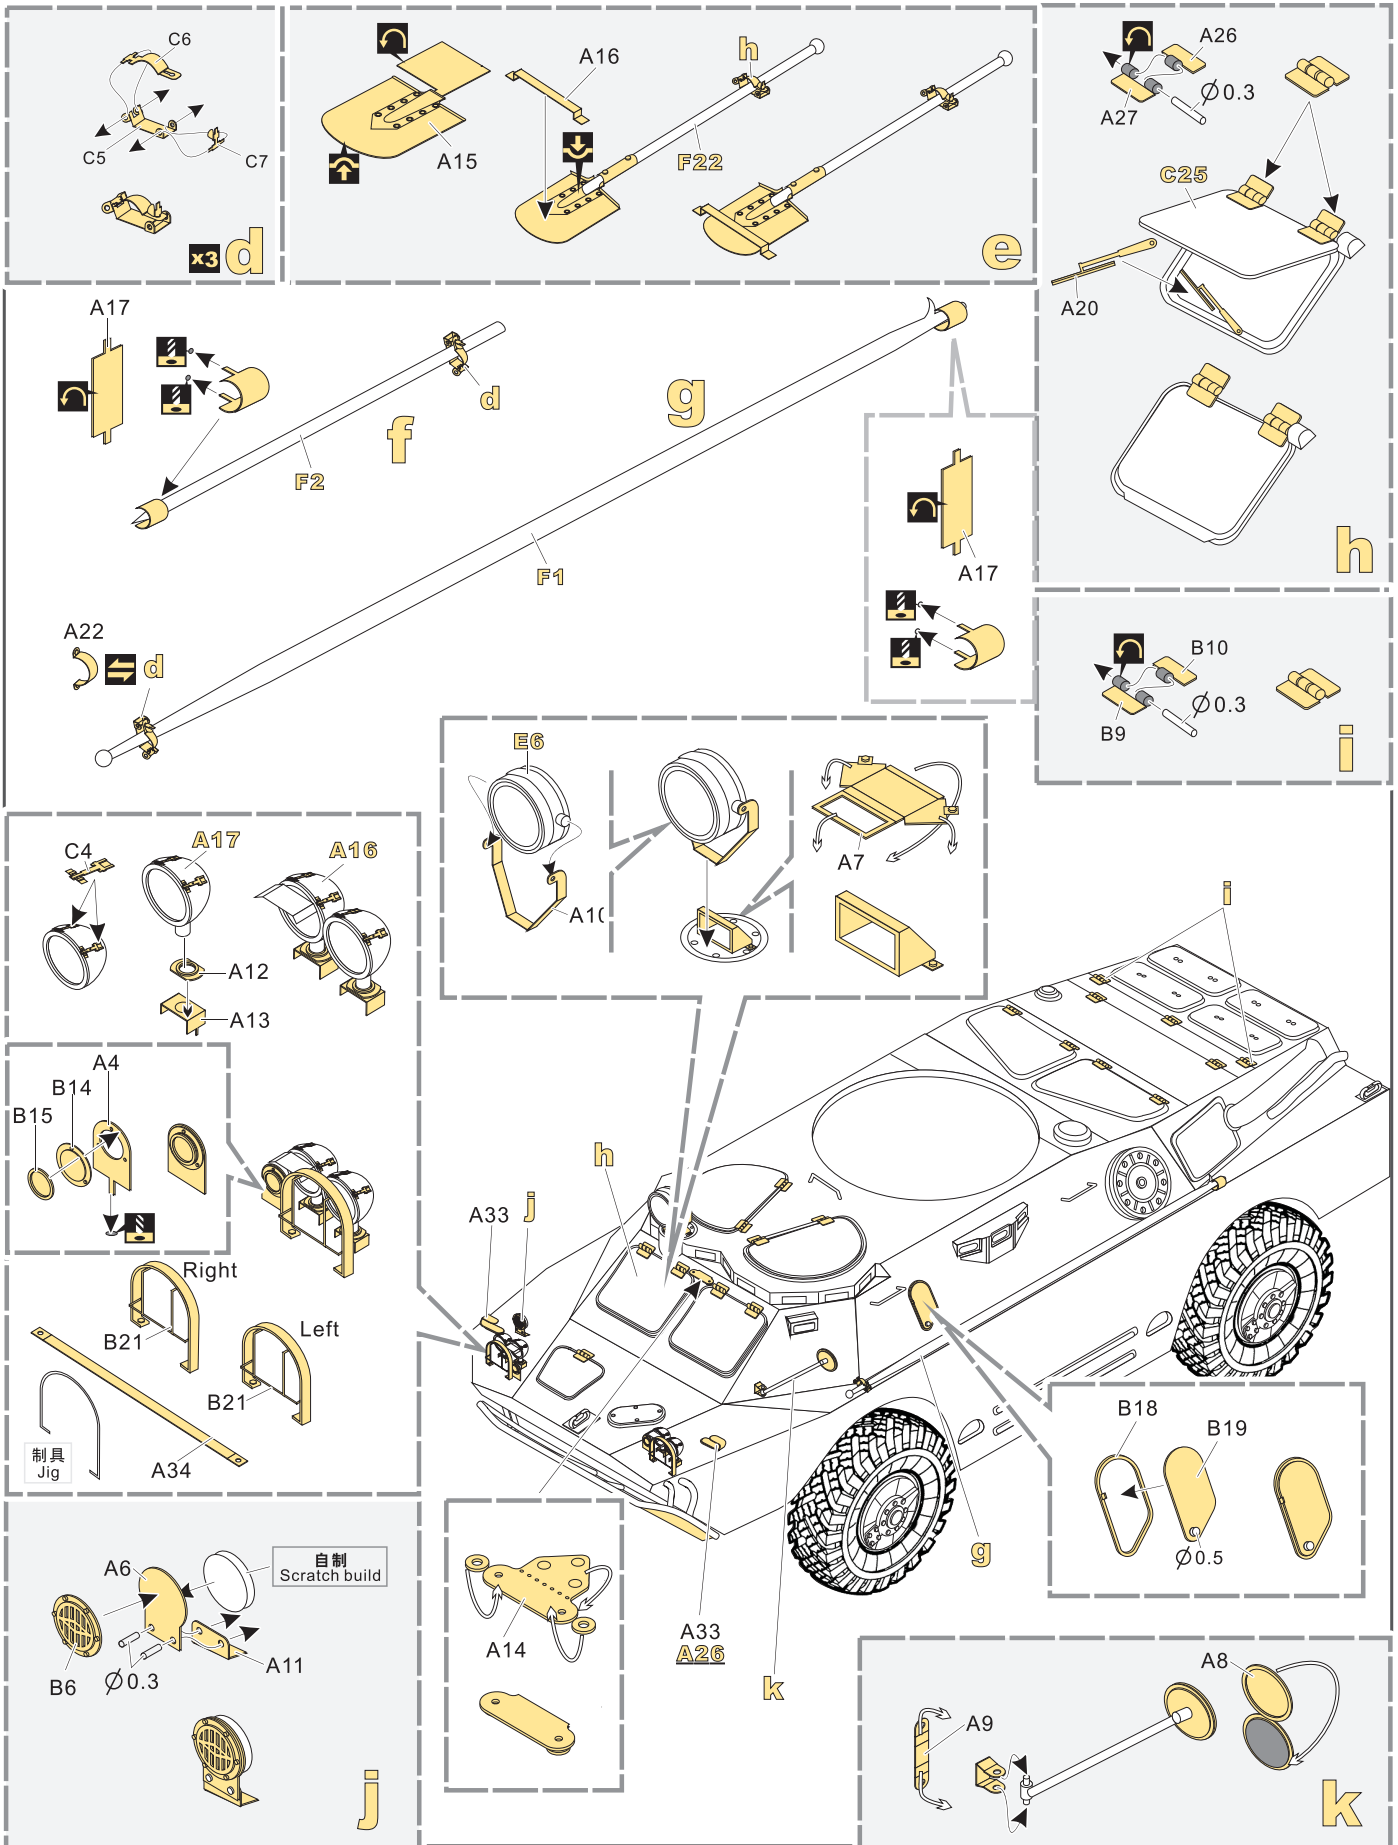

1/35 MILITARY MINIATURE VEHICLE UPGRADE SERIES PE35528

1/35 MILITARY MINIATURE VEHICLE UPGRADE SERIES PE35528