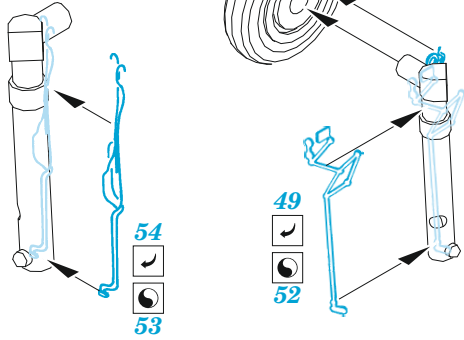

ORIGINAL KIT PARTS PŮVODNÍ DÍLY STAVEBNICE	PHOTO-ETCHED PARTS LEPTANÉ DÍLY	PARTS TO BE REMOVED DÍLY K ODSTRANĚNÍ	FILL TMELIT
---	------------------------------------	--	----------------

kit part A38

kit part A24, A38

kit part A19, A31
kit part A19, A32

kit part A11

kit part A15

kit part A4

kit part A17

kit part A17

kit part A9

kit part A8

kit part A28

kit part A9

kit part A8

37

36

A18, A20

4

5