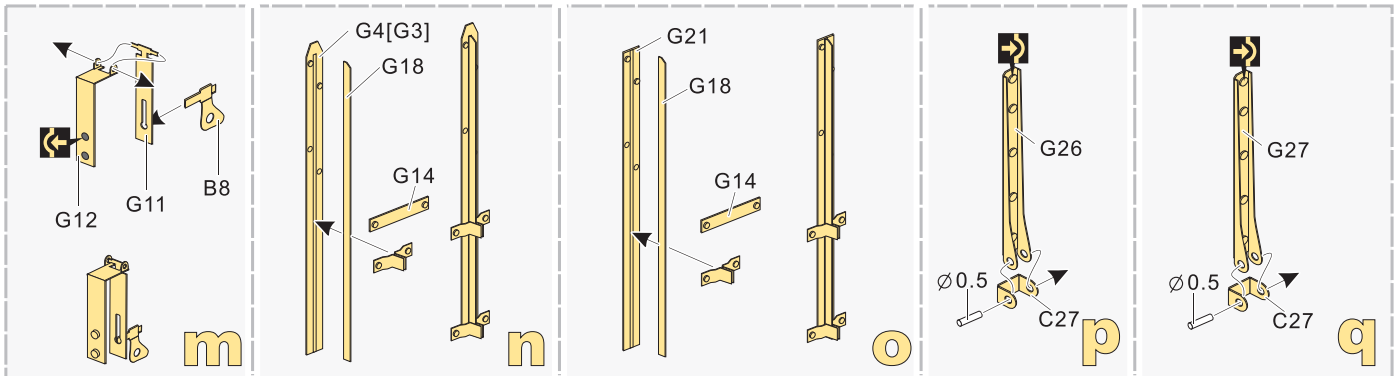

1/35 MILITARY MINIATURE VEHICLE UPGRADE SERIES PE35524