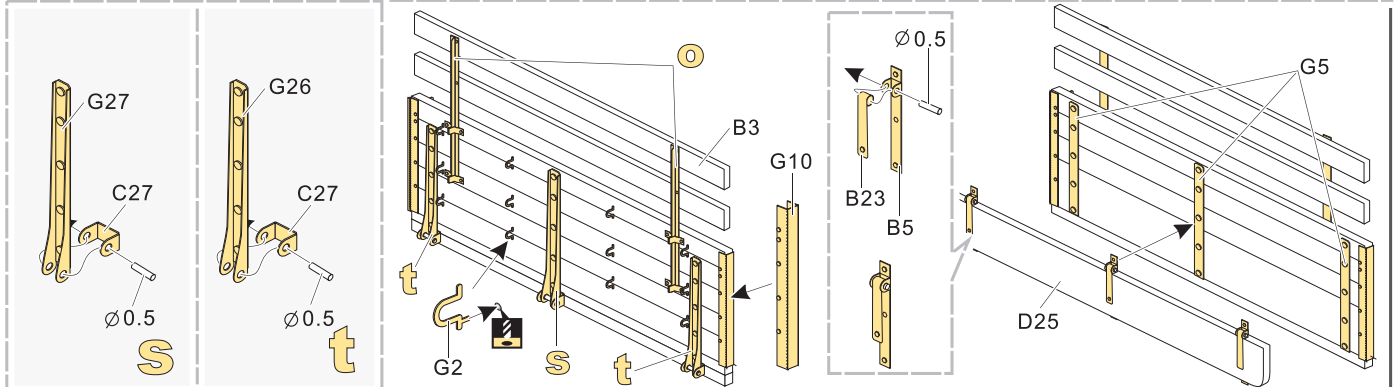

1/35 MILITARY MINIATURE VEHICLE UPGRADE SERIES PE35524