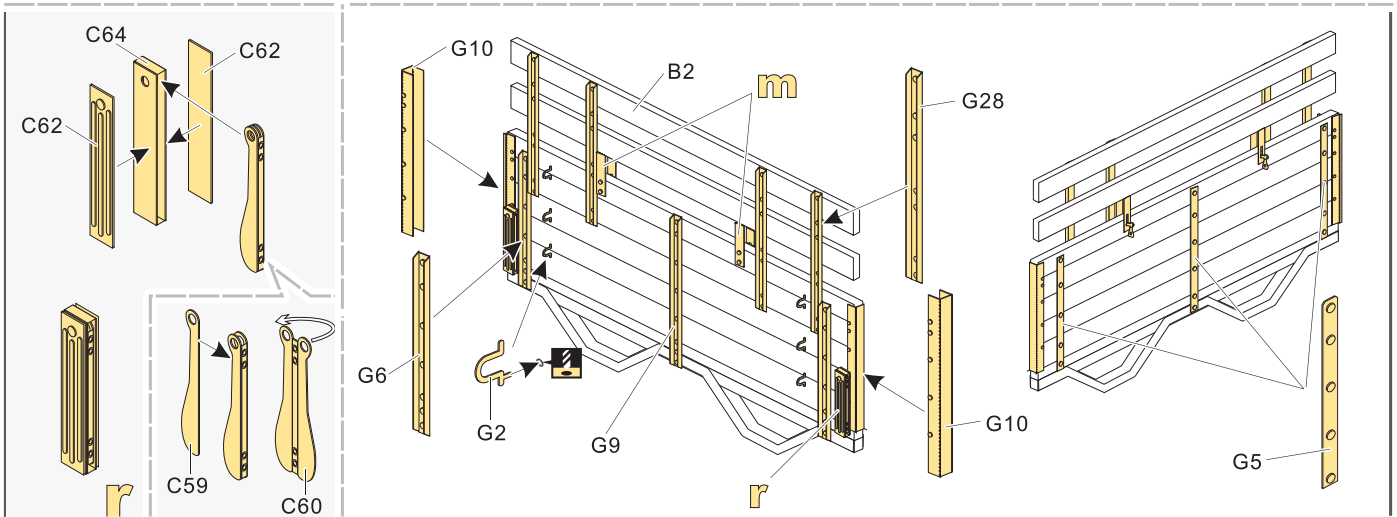

1/35 MILITARY MINIATURE VEHICLE UPGRADE SERIES PE35524