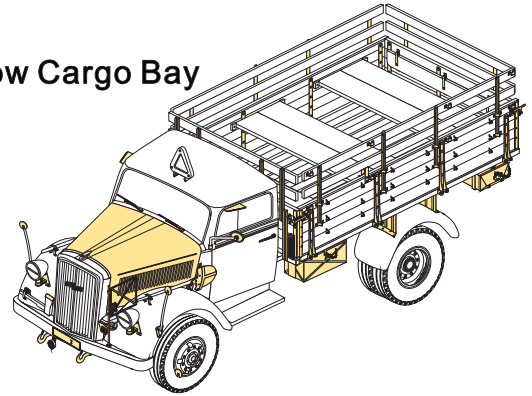

用尖端在凹槽处冲压
use penpoint to press on the dent

蚀刻片零件内侧面向上
Put the part upside down

用笔尖在凹槽处刮
Use penpoint to press on the dent

制作线圈
make coil

菲林 Film

B2, B3, B4, C15, C14, C21, C2, C11, C12, C48, C43, C47, C46, C70

0.3mmx16mm

a