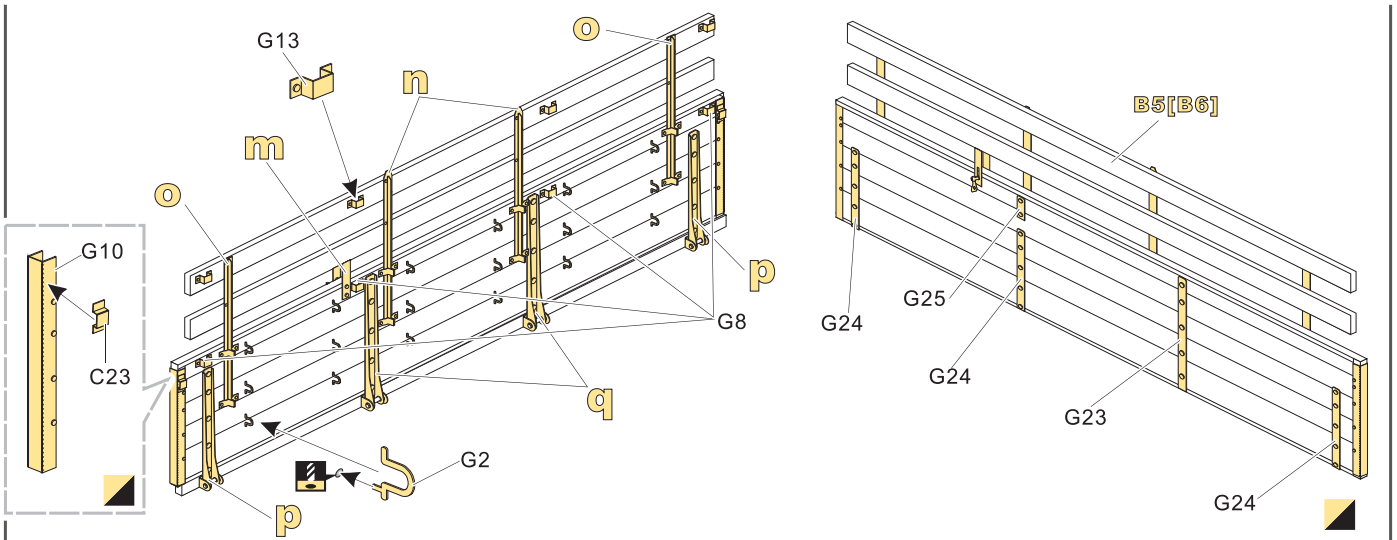

1/35 MILITARY MINIATURE VEHICLE UPGRADE SERIES PE35524