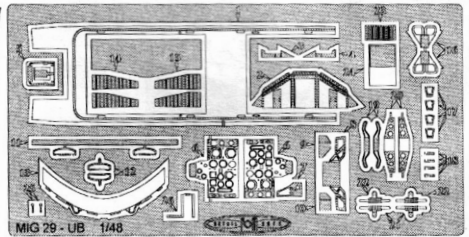

# MIG 29 UB COCKPIT SET 1/48 SCALE

RECOMMENDED FOR ACADEMY KITS

RESIN PARTS

Resin and photo-etched accessories can be glued with cyano-acrylate glues. Avoid inhaling the fumes, for they can be harmful.

PHOTO ETCHED PARTS