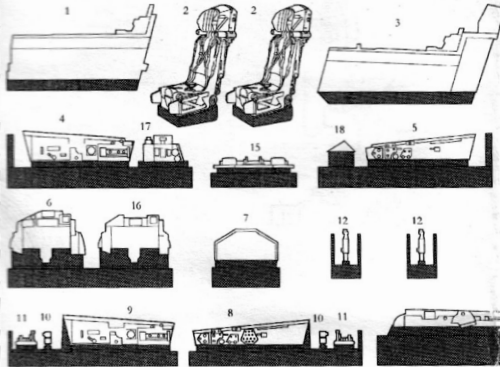

Manufactured by:

FM Detail Sets, Hungary

# MIG 29 UB COCKPIT SET 1/48 SCALE

RECOMMENDED FOR ACADEMY KITS

RESIN PARTS

Resin and photo-etched accessories can be glued with cyano-acrylate glues. Avoid inhaling the fumes, for they can be harmful.

PHOTO ETCHED PARTS