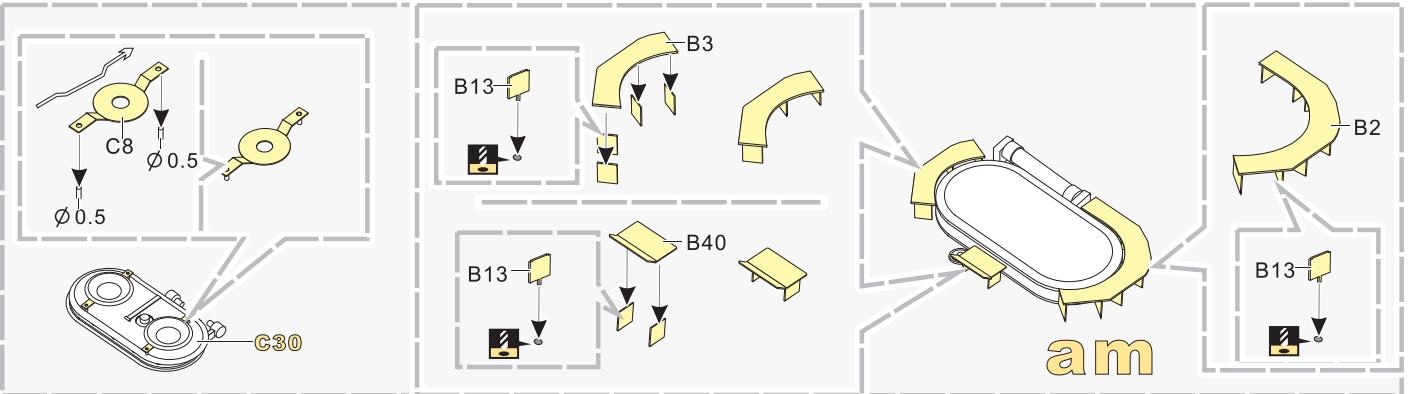

用尖端在凹槽处冲压
use penpoint to press on the dent

蚀刻片零件内侧面向上
Put the part upside down

用笔尖在凹槽处刺
Use penpoint to press on the dent

1/35 MILITARY MINIATURE VEHICLE UPGRADE SERIES PE35841

1/35 MILITARY MINIATURE VEHICLE UPGRADE SERIES PE35841

1/35 MILITARY MINIATURE VEHICLE UPGRADE SERIES PE35841

1/35 MILITARY MINIATURE VEHICLE UPGRADE SERIES PE35841

<p>C45 C48 D56 x2 e</p>	<p>C40 f</p>	<p>B1 B17 B1 x2 g</p>	<p>A26 x2 h</p>
<p>A65 D41 C31 ∅0.5 C28 i</p>		<p>B23 B16 A10, A11 铜缆 Copper cable x2 j</p>	<p>C43 铜缆 Copper cable x2 k</p>
<p>A25 B20 D44 C14 l</p>	<p>A25 B21 A32 A25 m</p>	<p>B5 B6 B4 A29, D65, D67 n</p>	
<p>A37 D24 C50 x2 o</p>	<p>A10[A9] A12 左视 Left view 右视 Right view x2 p</p>	<p>A21 A20 左视 Left view 右视 Right view x2 q</p>	