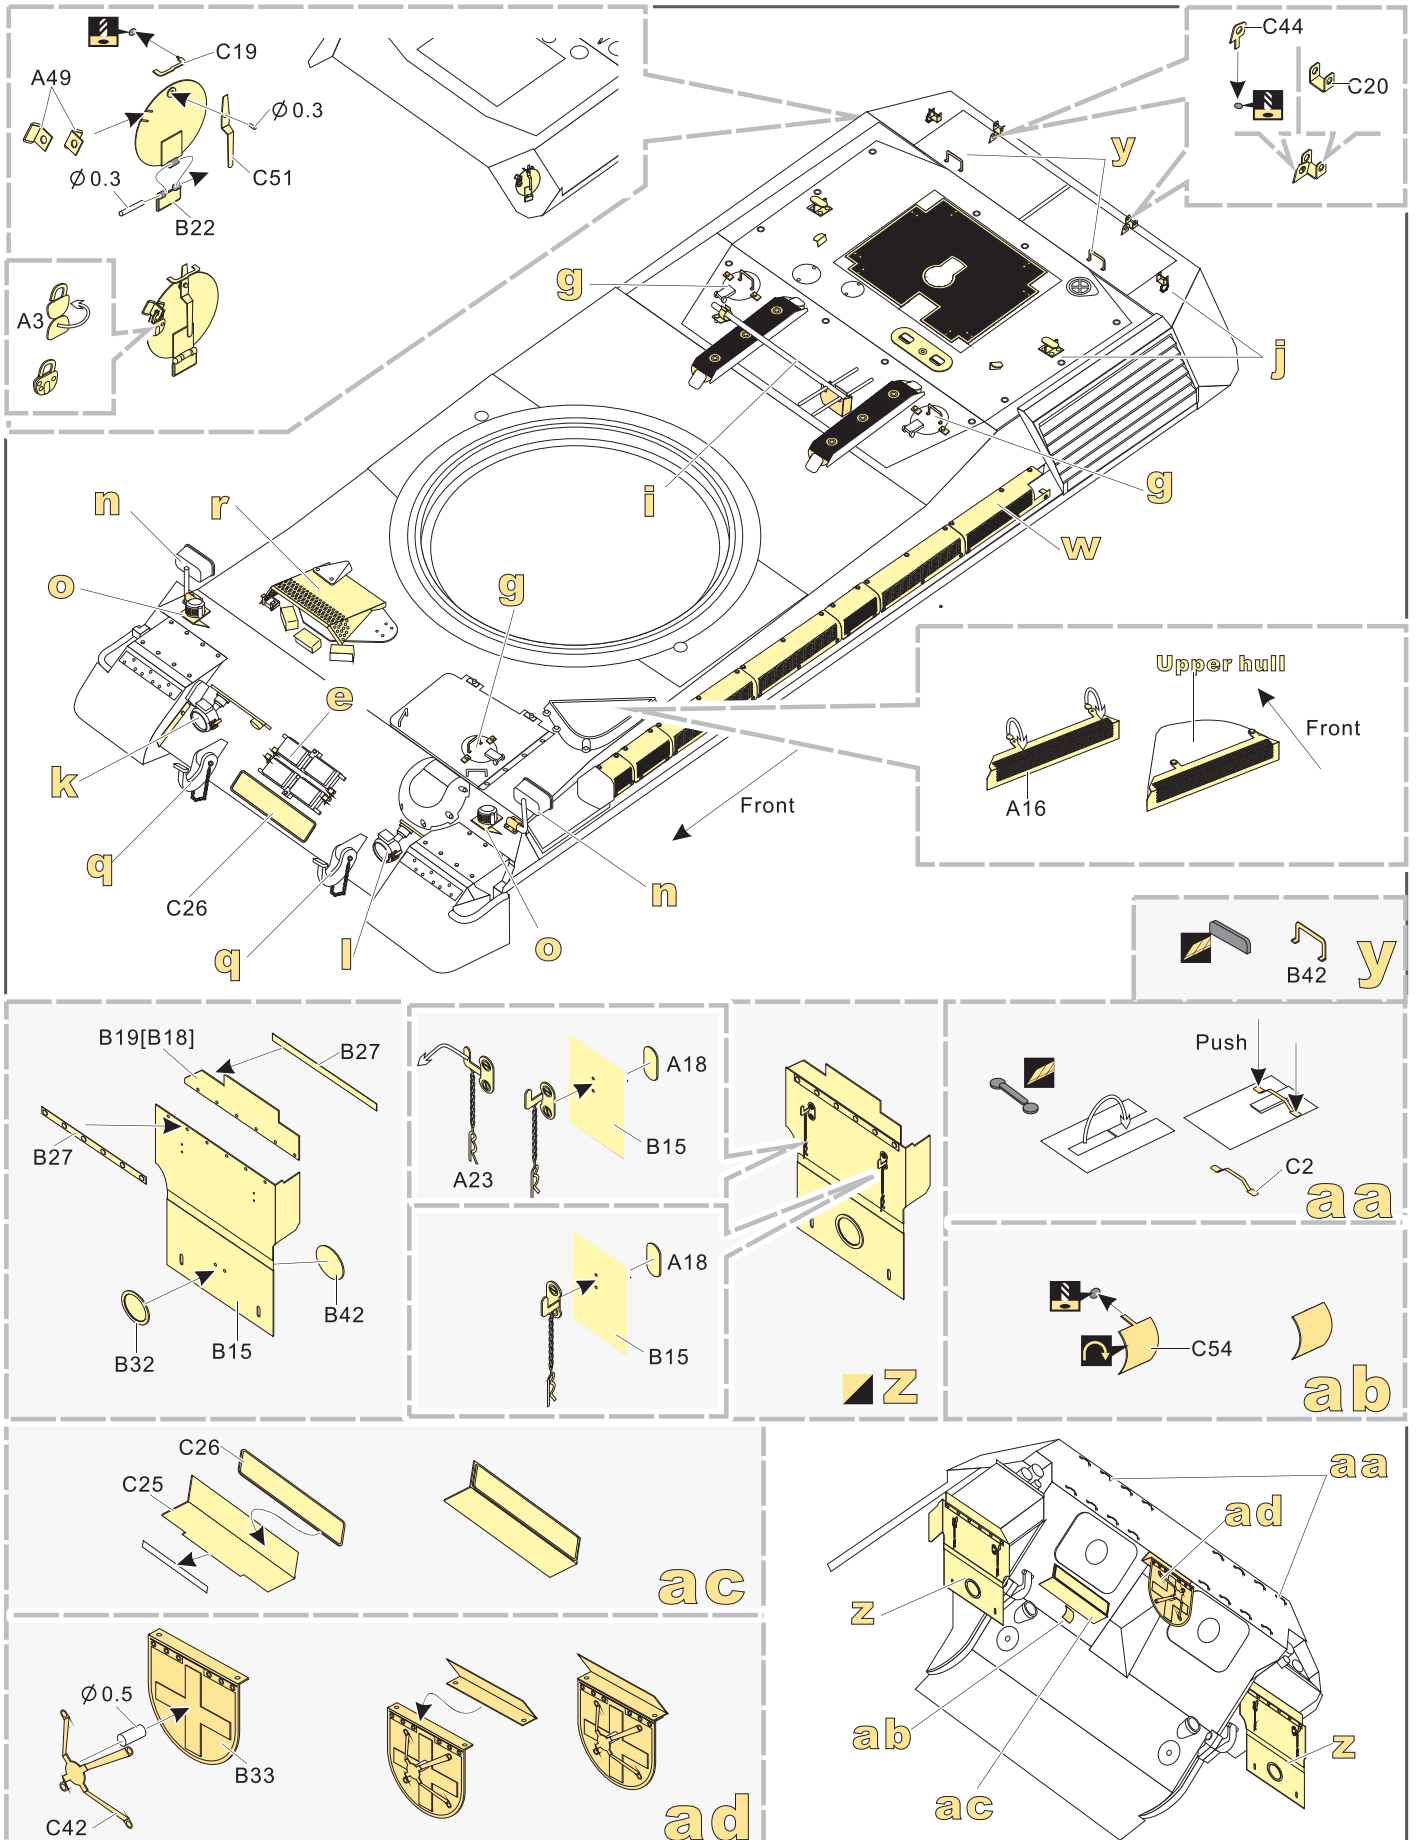

1/35 MILITARY MINIATURE VEHICLE UPGRADE SERIES PE35841