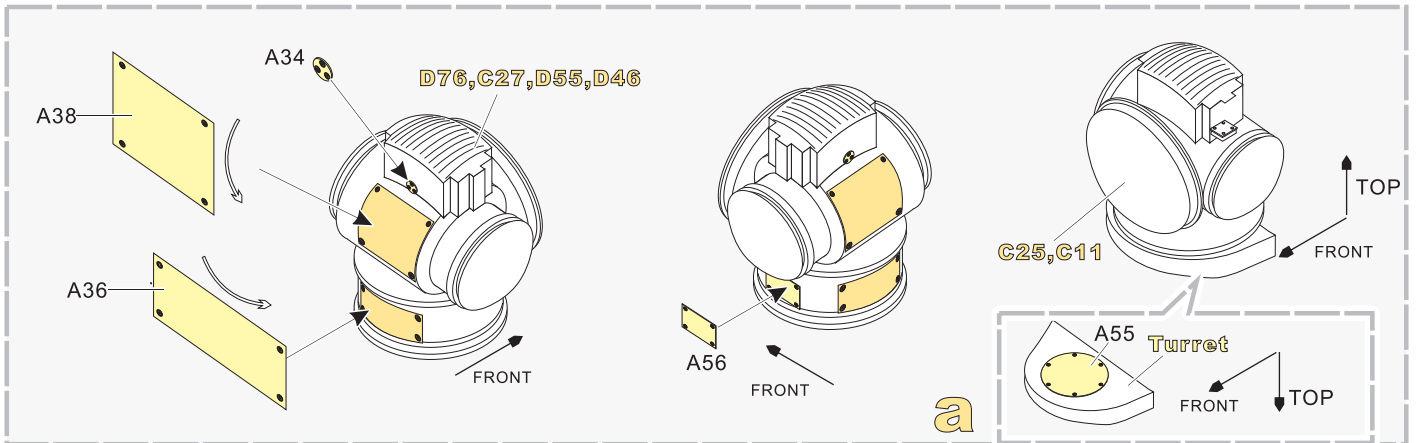

1/35 MILITARY MINIATURE VEHICLE UPGRADE SERIES PE35841

Modern German Gepard A2 SPAAG Basic

现代德军猎豹自行防空炮A2型基本改造件

[For TAKOM 2044]

推荐使用工具 RECOMMENDED TOOLS

- 安装
install
- 折叠
bend
- A1**
改造件零件编号
PE/resin part number
- B12**
原零件编号
kit part number
- C22**
被替换的原零件编号
replaced kit part number
- 另一侧相同制作
repeat on opposite side
- 切除
remove
- 打磨
grind off
- 弧度卷曲
radial bending
- x2**
制作若干组
multiple assembly
- 选择安装
alternative
- 钻孔
drill
- 用胶棒制作
make from plastic rod

用尖端在凹槽处冲压
use penpoint to press on the dent

蚀刻片零件内侧面向上
Put the part upside down

用笔尖在凹槽处刺
Use penpoint to press on the dent

1/35 MILITARY MINIATURE VEHICLE UPGRADE SERIES PE35841

1/35 MILITARY MINIATURE VEHICLE UPGRADE SERIES PE35841

1/35 MILITARY MINIATURE VEHICLE UPGRADE SERIES PE35841

1/35 MILITARY MINIATURE VEHICLE UPGRADE SERIES PE35841

<p>C45 C48 D56 x2 e</p>	<p>C40 f</p>	<p>B1 B17 B1 x2 g</p>	<p>A26 x2 h</p>
<p>A65 D41 C31 ∅0.5 C28 i</p>		<p>B23 B16 A10, A11 铜缆 Copper cable x2 j</p>	<p>C43 铜缆 Copper cable x2 k</p>
<p>A25 B20 D44 C14 l</p>	<p>A25 B21 A32 A25 m</p>	<p>B5 B6 B4 A29, D65, D67 n</p>	
<p>A37 D24 C50 x2 o</p>	<p>A10[A9] A12 左视 Left view 右视 Right view x2 p</p>	<p>A21 A20 左视 Left view 右视 Right view x2 q</p>	