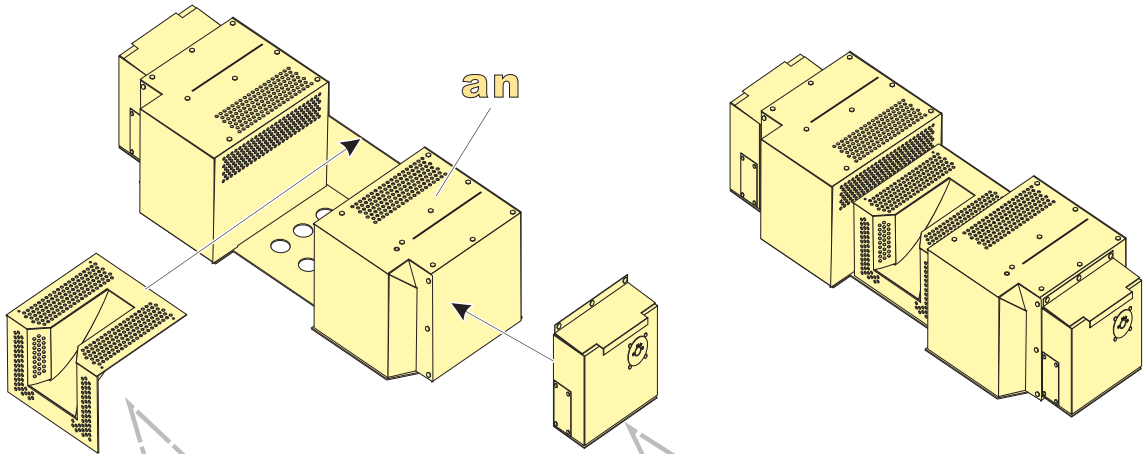

用尖端在凹槽处冲压
use penpoint to press on the dent

蚀刻片零件内侧面向上
Put the part upside down

用笔尖在凹槽处刺
Use penpoint to press on the dent

1/35 MILITARY MINIATURE VEHICLE UPGRADE SERIES PE35841

1/35 MILITARY MINIATURE VEHICLE UPGRADE SERIES PE35841

1/35 MILITARY MINIATURE VEHICLE UPGRADE SERIES PE35841

1/35 MILITARY MINIATURE VEHICLE UPGRADE SERIES PE35841

<p>C45 C48 D56 x2 e</p>	<p>C40 f</p>	<p>B1 B17 B1 x2 g</p>	<p>A26 x2 h</p>
<p>A65 D41 C31 ∅0.5 C28 i</p>		<p>B23 B16 A10, A11 铜缆 Copper cable x2 j</p>	<p>C43 铜缆 Copper cable x2 k</p>
<p>A25 B20 D44 C14 l</p>	<p>A25 B21 A32 A25 m</p>	<p>B5 B6 B4 A29, D65, D67 n</p>	
<p>A37 D24 C50 x2 o</p>	<p>A10[A9] A12 左视 Left view 右视 Right view x2 p</p>	<p>A21 A20 左视 Left view 右视 Right view x2 q</p>	