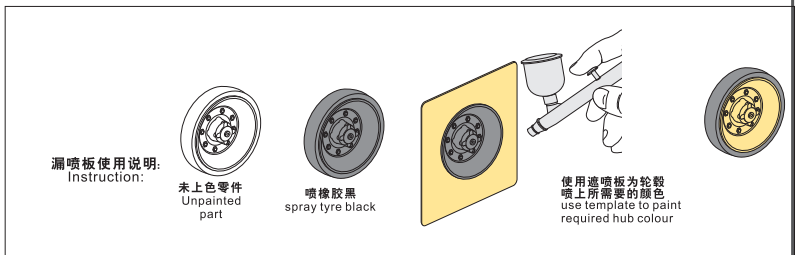

用尖端在凹槽处冲压
use penpoint to press on the dent

蚀刻片零件内侧面向上
Put the part upside down

用笔尖在凹槽处刺
Use penpoint to press on the dent

1/35 MILITARY MINIATURE VEHICLE UPGRADE SERIES PE35841

1/35 MILITARY MINIATURE VEHICLE UPGRADE SERIES PE35841