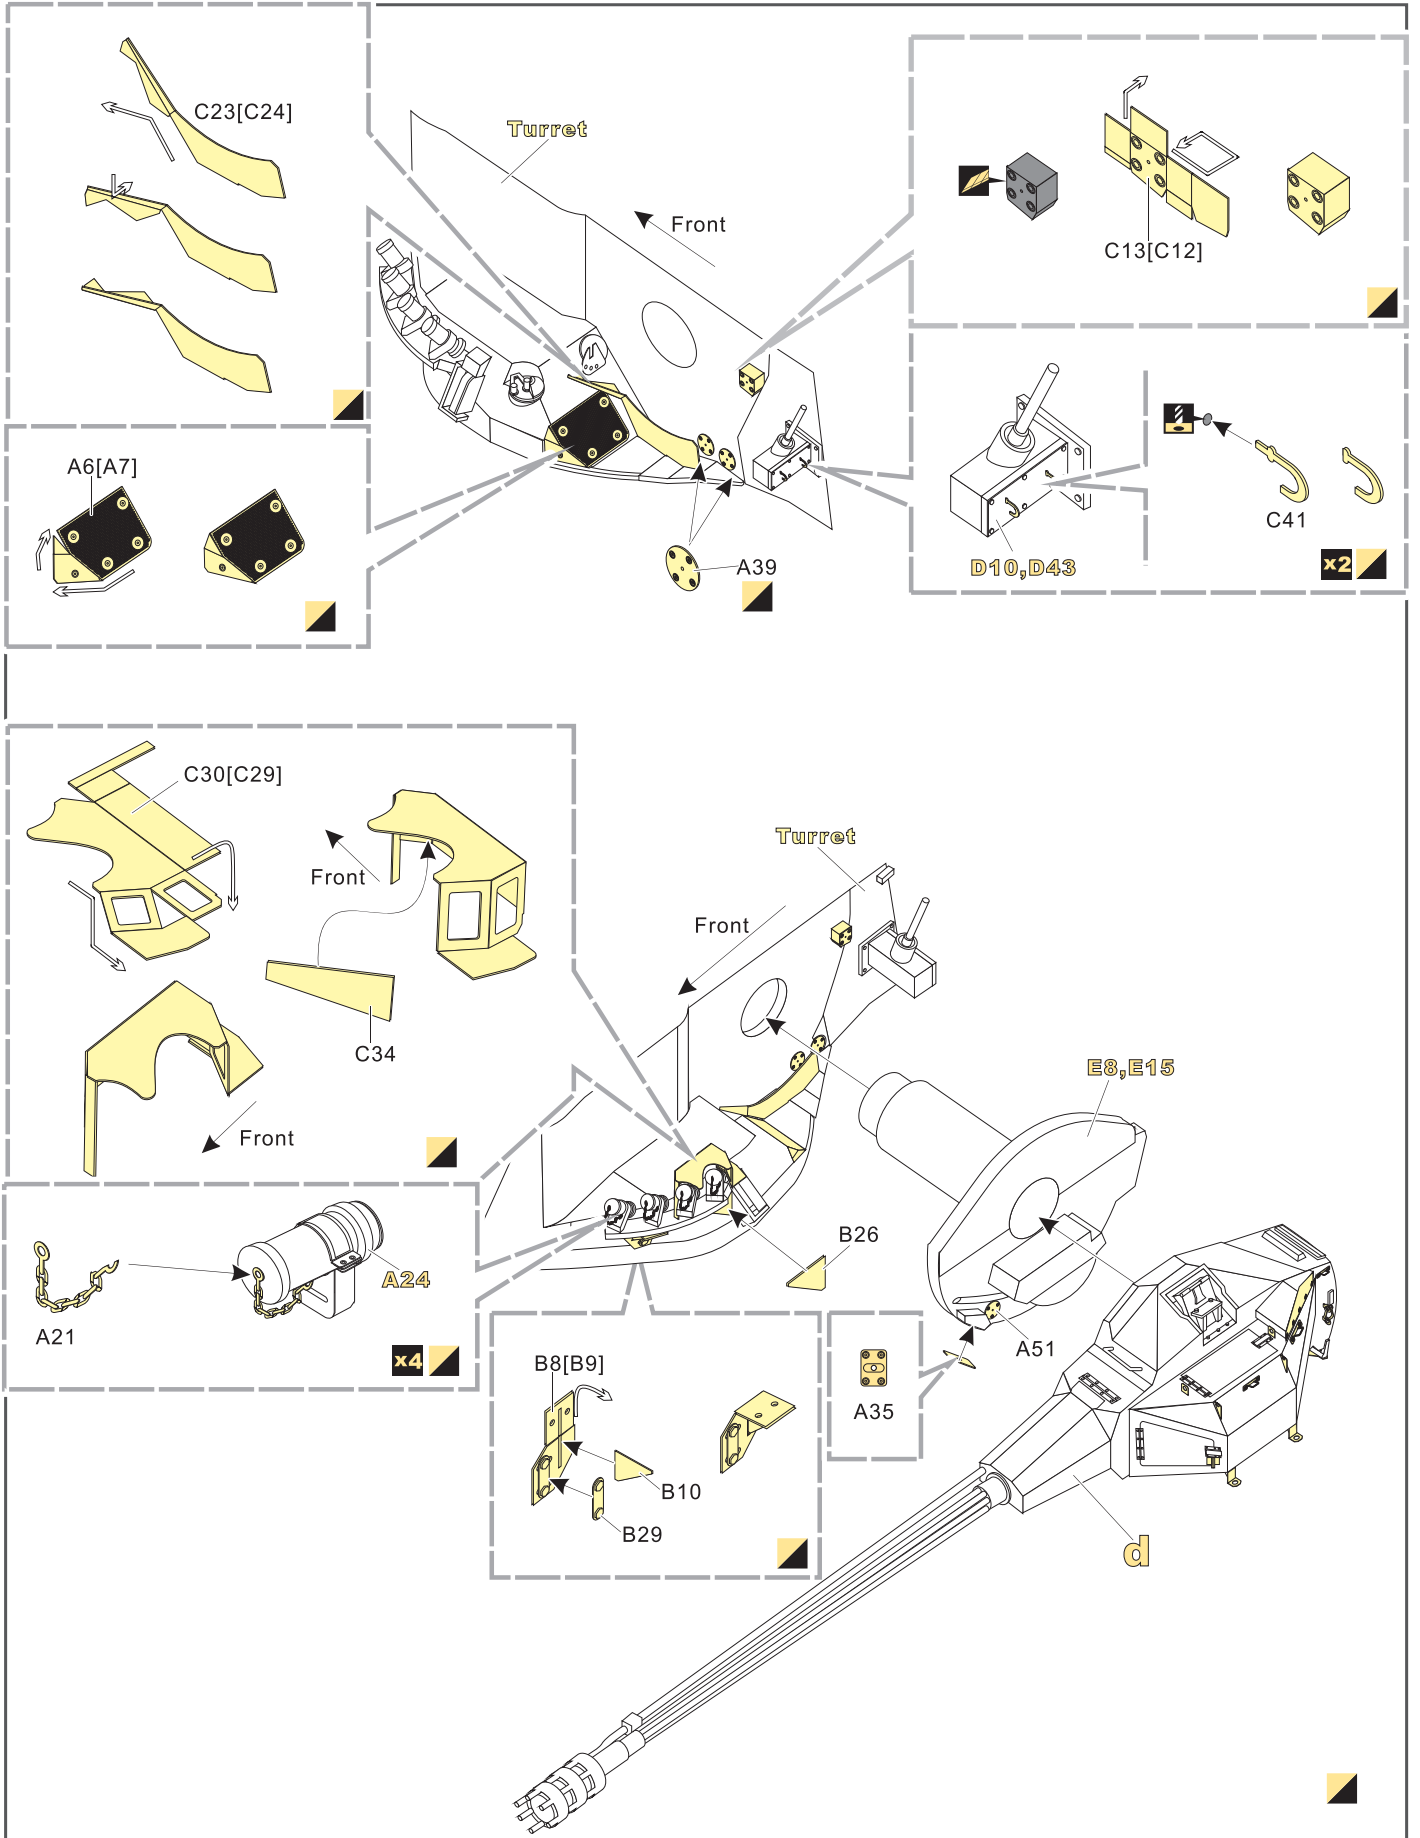

1/35 MILITARY MINIATURE VEHICLE UPGRADE SERIES PE35841

Modern German Gepard A2 SPAAG Basic

现代德军猎豹自行防空炮A2型基本改造件

[For TAKOM 2044]

推荐使用工具 RECOMMENDED TOOLS

- 安装
install
- 折叠
bend
- A1**
改造件零件编号
PE/resin part number
- B12**
原零件编号
kit part number
- C22**
被替换的原零件编号
replaced kit part number
- 另一侧相同制作
repeat on opposite side
- 切除
remove
- 打磨
grind off
- 弧度卷曲
radial bending
- x2**
制作若干组
multiple assembly
- 选择安装
alternative
- 钻孔
drill
- 用胶棒制作
make from plastic rod

用尖端在凹槽处冲压
use penpoint to press on the dent

蚀刻片零件内侧面向上
Put the part upside down

用笔尖在凹槽处刺
Use penpoint to press on the dent

1/35 MILITARY MINIATURE VEHICLE UPGRADE SERIES PE35841

1/35 MILITARY MINIATURE VEHICLE UPGRADE SERIES PE35841

1/35 MILITARY MINIATURE VEHICLE UPGRADE SERIES PE35841

1/35 MILITARY MINIATURE VEHICLE UPGRADE SERIES PE35841

<p>C45 C48 D56 x2 e</p>	<p>C40 f</p>	<p>B1 B17 B1 x2 g</p>	<p>A26 x2 h</p>
<p>A65 D41 C31 ∅0.5 C28 i</p>		<p>B23 B16 A10, A11 铜缆 Copper cable x2 j</p>	<p>C43 铜缆 Copper cable x2 k</p>
<p>A25 B20 D44 C14 l</p>	<p>A25 B21 A32 A25 m</p>	<p>B5 B6 B4 A29, D65, D67 n</p>	
<p>A37 D24 C50 x2 o</p>	<p>A10[A9] A12 左视 Left view 右视 Right view x2 p</p>	<p>A21 A20 左视 Left view 右视 Right view x2 q</p>	