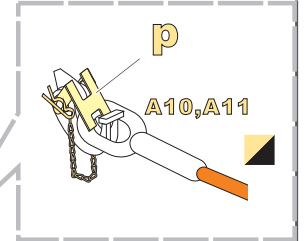

VOYAGERMODEL® 无微不至 极致享受

Recommended item

PE 35840 Modern German Gepard A1 SPAAG Basic

PE 35852 Modern German Gepard A1 SPAAG Basic

PE 35853 Modern German Gepard A2 SPAAG Basic