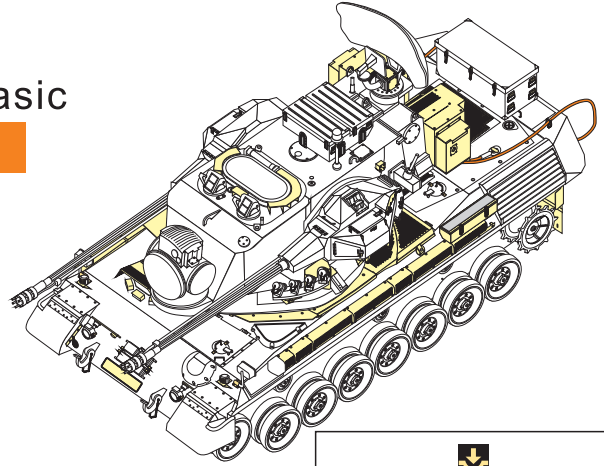

1/35 MILITARY MINIATURE VEHICLE UPGRADE SERIES PE35841

Modern German Gepard A2 SPAAG Basic

现代德军猎豹自行防空炮A2型基本改造件

[For TAKOM 2044]

推荐使用工具 RECOMMENDED TOOLS

- 安装
install
- 折叠
bend
- A1**
改造件零件编号
PE/resin part number
- B12**
原零件编号
kit part number
- C22**
被替换的原零件编号
replaced kit part number
- 另一侧相同制作
repeat on opposite side
- 切除
remove
- 打磨
grind off
- 弧度卷曲
radial bending
- x2**
制作若干组
multiple assembly
- 选择安装
alternative
- 钻孔
drill
- 用胶棒制作
make from plastic rod

用尖端在凹槽处冲压
use penpoint to press on the dent

蚀刻片零件内侧面向上
Put the part upside down

用笔尖在凹槽处刺
Use penpoint to press on the dent

1/35 MILITARY MINIATURE VEHICLE UPGRADE SERIES PE35841

1/35 MILITARY MINIATURE VEHICLE UPGRADE SERIES PE35841