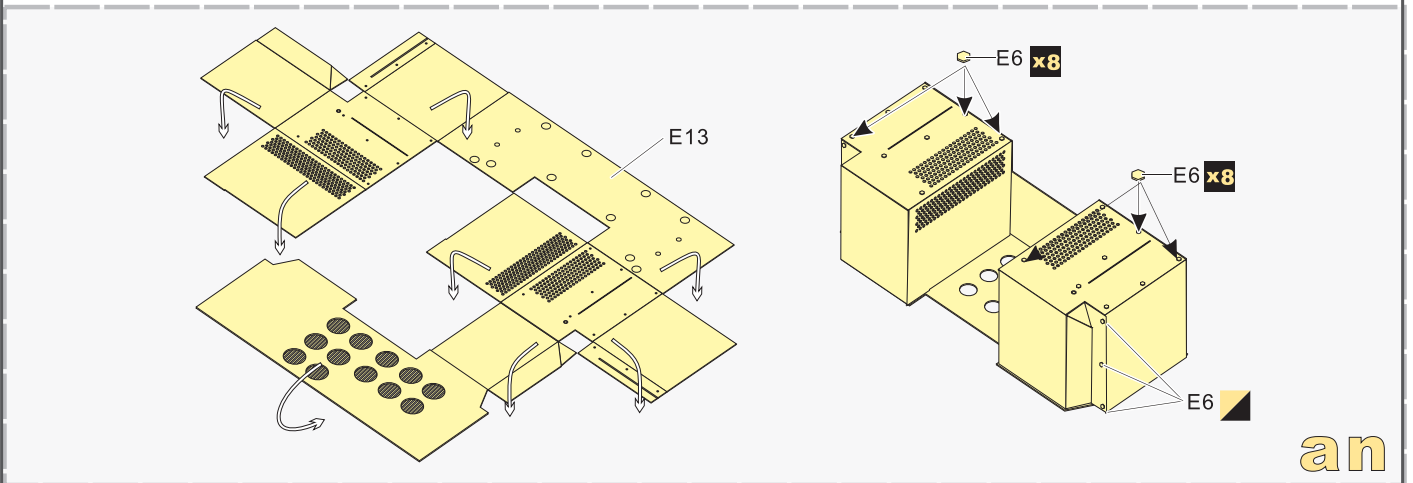

用尖端在凹槽处冲压
use penpoint to press on the dent

蚀刻片零件内侧面向上
Put the part upside down

用笔尖在凹槽处刺
Use penpoint to press on the dent

1/35 MILITARY MINIATURE VEHICLE UPGRADE SERIES PE35841

1/35 MILITARY MINIATURE VEHICLE UPGRADE SERIES PE35841

1/35 MILITARY MINIATURE VEHICLE UPGRADE SERIES PE35841

1/35 MILITARY MINIATURE VEHICLE UPGRADE SERIES PE35841

<p>C45 C48 D56 x2 e</p>	<p>C40 f</p>	<p>B1 B17 B1 x2 g</p>	<p>A26 x2 h</p>
<p>A65 D41 C31 ∅0.5 C28 i</p>		<p>B23 B16 A10, A11 铜缆 Copper cable x2 j</p>	<p>C43 铜缆 Copper cable x2 k</p>
<p>A25 B20 D44 C14 l</p>	<p>A25 B21 A32 A25 m</p>	<p>B5 B6 B4 A29, D65, D67 n</p>	
<p>A37 D24 C50 x2 o</p>	<p>A10[A9] A12 左视 Left view 右视 Right view x2 p</p>	<p>A21 A20 左视 Left view 右视 Right view x2 q</p>	