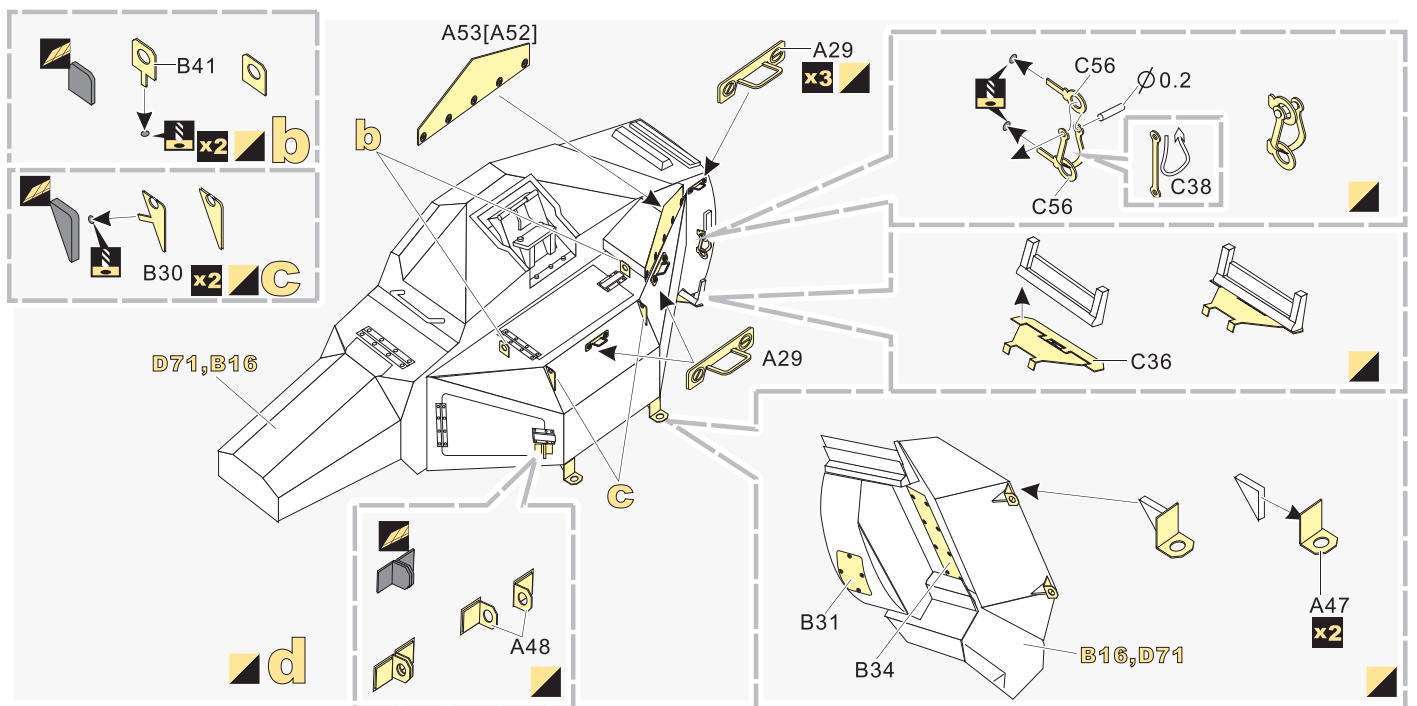

1/35 MILITARY MINIATURE VEHICLE UPGRADE SERIES PE35841

Modern German Gepard A2 SPAAG Basic

现代德军猎豹自行防空炮A2型基本改造件

[For TAKOM 2044]

推荐使用工具 RECOMMENDED TOOLS

- 安装
install
- 折叠
bend
- A1**
改造件零件编号
PE/resin part number
- B12**
原零件编号
kit part number
- C22**
被替换的原零件编号
replaced kit part number
- 另一侧相同制作
repeat on opposite side
- 切除
remove
- 打磨
grind off
- 弧度卷曲
radial bending
- x2**
制作若干组
multiple assembly
- 选择安装
alternative
- 钻孔
drill
- 用胶棒制作
make from plastic rod

用尖端在凹槽处冲压
use penpoint to press on the dent

蚀刻片零件内侧面向上
Put the part upside down

用笔尖在凹槽处刺
Use penpoint to press on the dent

1/35 MILITARY MINIATURE VEHICLE UPGRADE SERIES PE35841

1/35 MILITARY MINIATURE VEHICLE UPGRADE SERIES PE35841

1/35 MILITARY MINIATURE VEHICLE UPGRADE SERIES PE35841

1/35 MILITARY MINIATURE VEHICLE UPGRADE SERIES PE35841

<p>C45 C48 D56 x2 e</p>	<p>C40 f</p>	<p>B1 B17 B1 x2 g</p>	<p>A26 x2 h</p>
<p>A65 D41 C31 ∅0.5 C28 i</p>		<p>B23 B16 A10, A11 铜缆 Copper cable x2 j</p>	<p>C43 铜缆 Copper cable x2 k</p>
<p>A25 B20 D44 C14 l</p>	<p>A25 B21 A32 A25 m</p>	<p>B5 B6 B4 A29, D65, D67 n</p>	
<p>A37 D24 C50 x2 o</p>	<p>A10[A9] A12 左视 Left view 右视 Right view x2 p</p>	<p>A21 A20 左视 Left view 右视 Right view x2 q</p>	