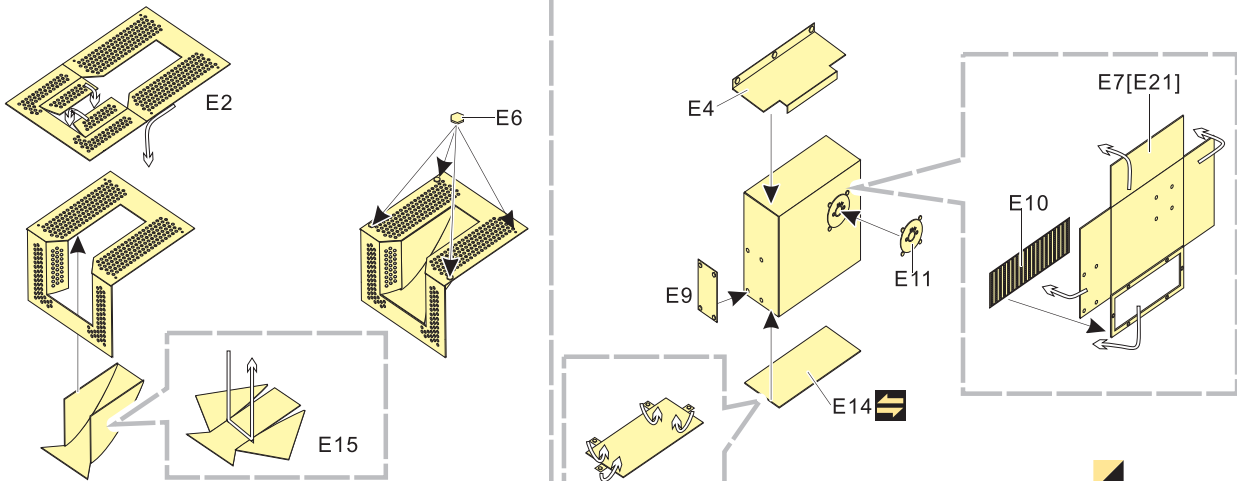

用尖端在凹槽处冲压
use penpoint to press on the dent

蚀刻片零件内侧面向上
Put the part upside down

用笔尖在凹槽处刺
Use penpoint to press on the dent

1/35 MILITARY MINIATURE VEHICLE UPGRADE SERIES PE35841

1/35 MILITARY MINIATURE VEHICLE UPGRADE SERIES PE35841

1/35 MILITARY MINIATURE VEHICLE UPGRADE SERIES PE35841

1/35 MILITARY MINIATURE VEHICLE UPGRADE SERIES PE35841

<p>C45 C48 D56 x2 e</p>	<p>C40 f</p>	<p>B1 B17 B1 x2 g</p>	<p>A26 x2 h</p>
<p>A65 D41 C31 ∅0.5 C28 i</p>		<p>B23 B16 A10, A11 铜缆 Copper cable x2 j</p>	<p>C43 铜缆 Copper cable x2 k</p>
<p>A25 B20 D44 C14 l</p>	<p>A25 B21 A32 A25 m</p>	<p>B5 B6 B4 A29, D65, D67 n</p>	
<p>A37 D24 C50 x2 o</p>	<p>A10[A9] A12 左视 Left view 右视 Right view x2 p</p>	<p>A21 A20 左视 Left view 右视 Right view x2 q</p>	