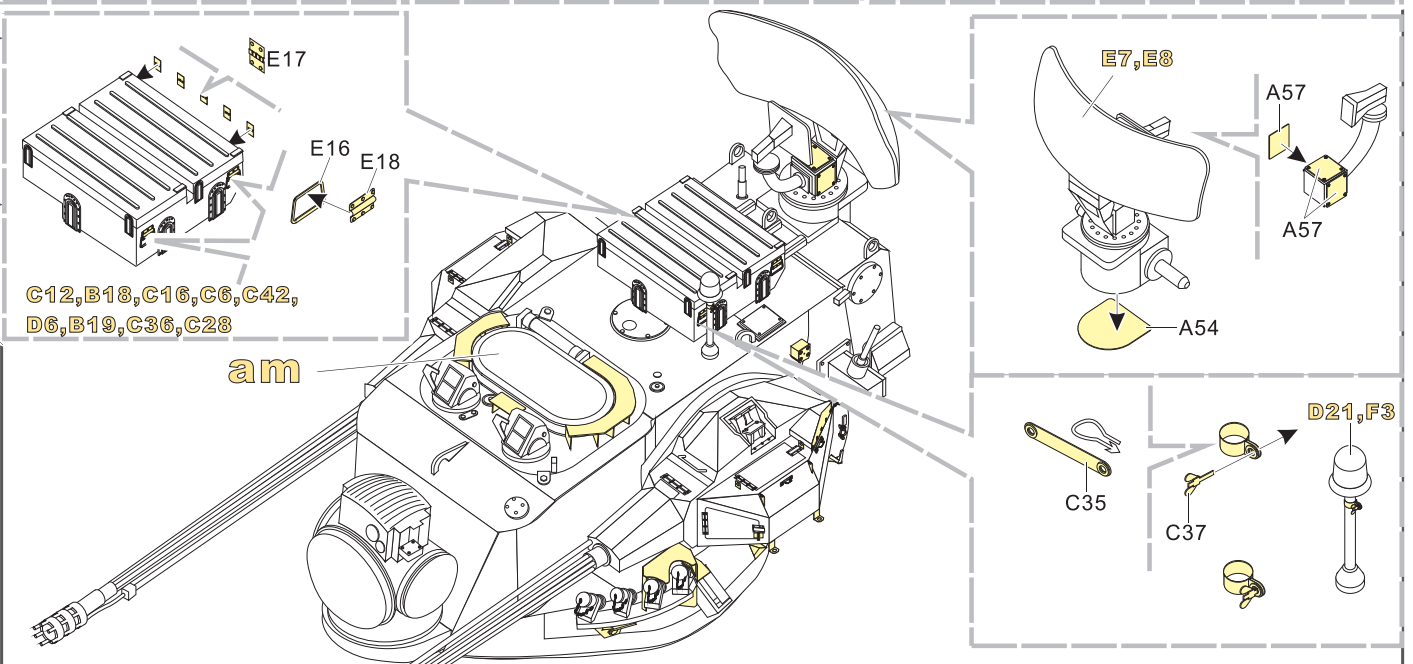

用尖端在凹槽处冲压
use penpoint to press on the dent

蚀刻片零件内侧面向上
Put the part upside down

用笔尖在凹槽处刺
Use penpoint to press on the dent

1/35 MILITARY MINIATURE VEHICLE UPGRADE SERIES PE35841

1/35 MILITARY MINIATURE VEHICLE UPGRADE SERIES PE35841

1/35 MILITARY MINIATURE VEHICLE UPGRADE SERIES PE35841

1/35 MILITARY MINIATURE VEHICLE UPGRADE SERIES PE35841

<p>C45 C48 D56 x2 e</p>	<p>C40 f</p>	<p>B1 B17 B1 x2 g</p>	<p>A26 x2 h</p>
<p>A65 D41 C31 ∅0.5 C28 i</p>		<p>B23 B16 A10, A11 铜缆 Copper cable x2 j</p>	<p>C43 铜缆 Copper cable x2 k</p>
<p>A25 B20 D44 C14 l</p>	<p>A25 B21 A32 A25 m</p>	<p>B5 B6 B4 A29, D65, D67 n</p>	
<p>A37 D24 C50 x2 o</p>	<p>A10[A9] A12 左视 Left view 右视 Right view x2 p</p>	<p>A21 A20 左视 Left view 右视 Right view x2 q</p>	