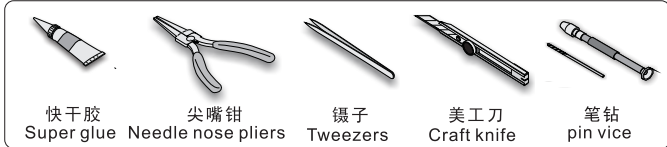

1/35 MILITARY MINIATURE VEHICLE UPGRADE SERIES PE35841

Modern German Gepard A2 SPAAG Basic

现代德军猎豹自行防空炮A2型基本改造件

[For TAKOM 2044]

推荐使用工具 RECOMMENDED TOOLS

- 安装
install
- 折叠
bend
- A1**
改造件零件编号
PE/resin part number
- B12**
原零件编号
kit part number
- C22**
被替换的原零件编号
replaced kit part number
- 另一侧相同制作
repeat on opposite side
- 切除
remove
- 打磨
grind off
- 弧度卷曲
radial bending
- x2**
制作若干组
multiple assembly
- 选择安装
alternative
- 钻孔
drill
- 用胶棒制作
make from plastic rod

用尖端在凹槽处冲压
use penpoint to press on the dent

蚀刻片零件内侧面向上
Put the part upside down

用笔尖在凹槽处刺
Use penpoint to press on the dent

1/35 MILITARY MINIATURE VEHICLE UPGRADE SERIES PE35841

1/35 MILITARY MINIATURE VEHICLE UPGRADE SERIES PE35841