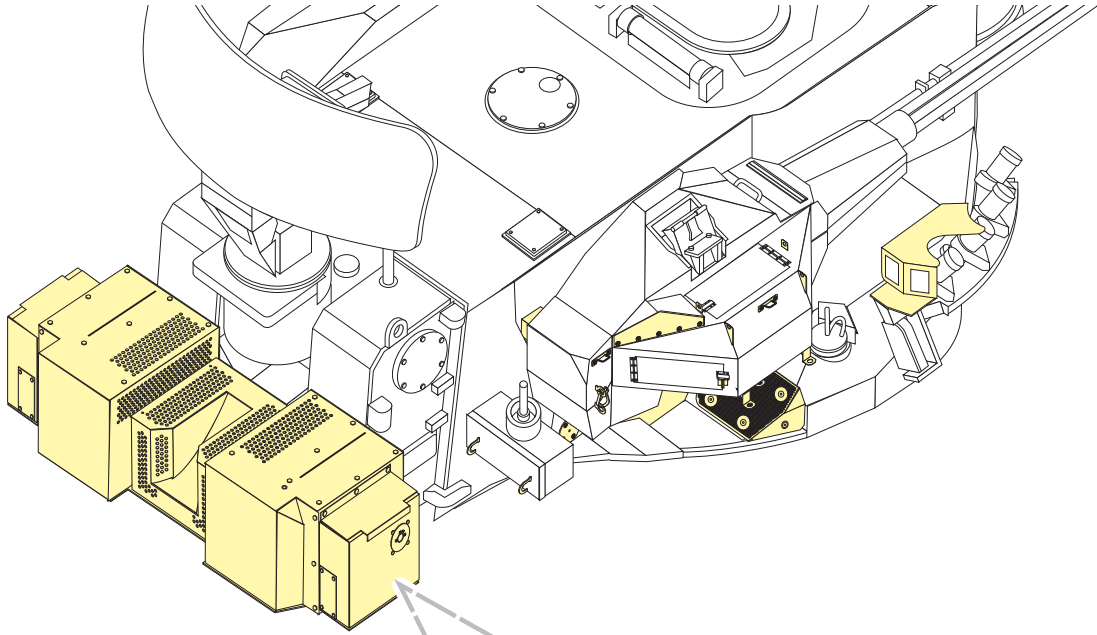

用尖端在凹槽处冲压
use penpoint to press on the dent

蚀刻片零件内侧面向上
Put the part upside down

用笔尖在凹槽处刺
Use penpoint to press on the dent

1/35 MILITARY MINIATURE VEHICLE UPGRADE SERIES PE35841

1/35 MILITARY MINIATURE VEHICLE UPGRADE SERIES PE35841

1/35 MILITARY MINIATURE VEHICLE UPGRADE SERIES PE35841

1/35 MILITARY MINIATURE VEHICLE UPGRADE SERIES PE35841

<p>C45 C48 D56 x2 e</p>	<p>C40 f</p>	<p>B1 B17 B1 x2 g</p>	<p>A26 x2 h</p>
<p>A65 D41 C31 ∅0.5 C28 i</p>		<p>B23 B16 A10, A11 铜缆 Copper cable x2 j</p>	<p>C43 铜缆 Copper cable x2 k</p>
<p>A25 B20 D44 C14 l</p>	<p>A25 B21 A32 A25 m</p>	<p>B5 B6 B4 A29, D65, D67 n</p>	
<p>A37 D24 C50 x2 o</p>	<p>A10[A9] A12 左视 Left view 右视 Right view x2 p</p>	<p>A21 A20 左视 Left view 右视 Right view x2 q</p>	