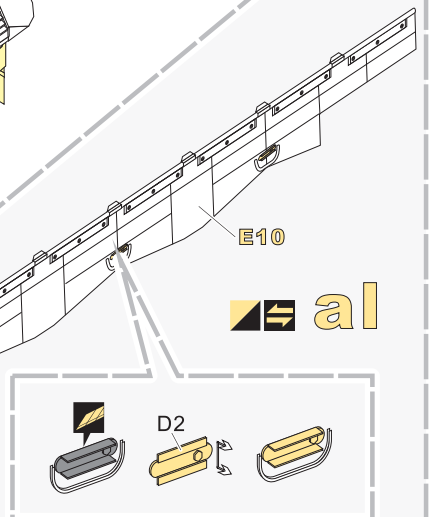

VOYAGERMODEL® 无微不至 极致享受

Recommended item

PE 35840 Modern German Gepard A1 SPAAG Basic

PE 35852 Modern German Gepard A1 SPAAG Basic

PE 35853 Modern German Gepard A2 SPAAG Basic