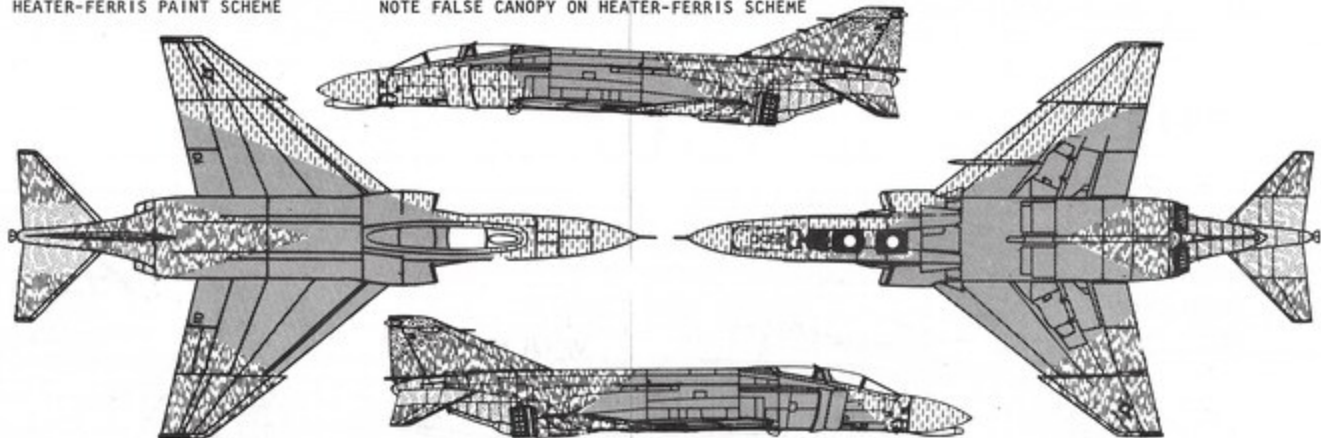

48-218

F-4N 152226 VF-171
OVERALL AIRCRAFT IS LT. GULL GRAY FS36440
DATA IS IN FULL COLOR
PAINT WALKWAYS FS36231
57 ON UPPER WINGS

CDR. JUSTIN LANDERS
LCDR. JOHN STONE

F-4S 153908 VF-301
HEATER-FERRIS CAMOUFLAGE SCHEME
DATA IS IN FULL COLOR EXCEPT THE JET INTAKE TRIANGLE
WHICH IS BLACK

BLACK NATIONAL INSIGNIAS
01 ON UPPER WINGS

CDR. T.C. LEGEND
LCDR. TIFF NELSON

HEATER-FERRIS PAINT SCHEME

NOTE FALSE CANOPY ON HEATER-FERRIS SCHEME

DK. GRAY FS35164

LT. AIRCRAFT GRAY FS36307

BURNT METAL

MED. BLUE GRAY FS35237