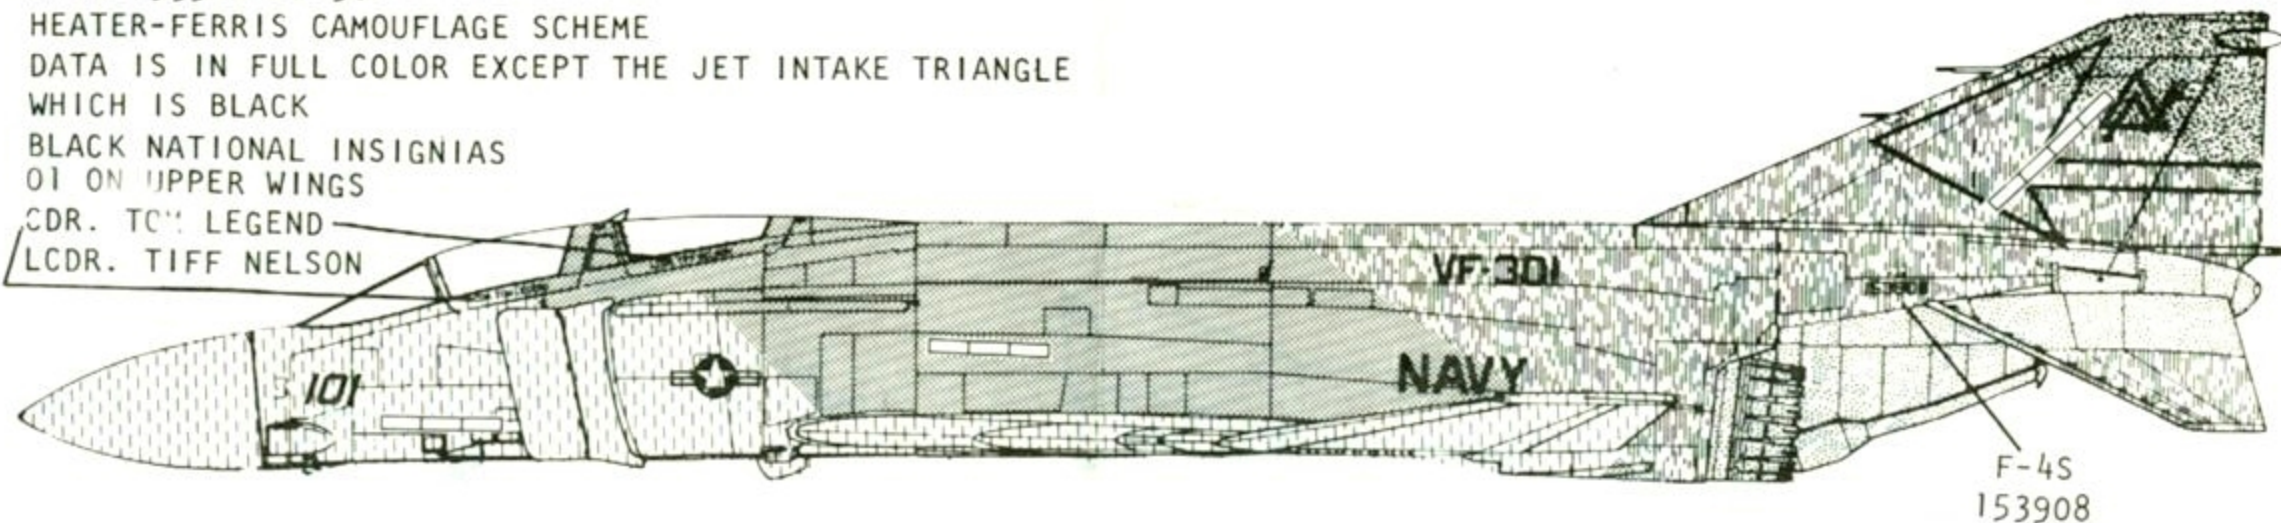

48-218

F-4N 152226 VF-171
OVERALL AIRCRAFT IS LT. GULL GRAY FS36440
DATA IS IN FULL COLOR
PAINT WALKWAYS FS36231
57 ON UPPER WINGS

CDR. JUSTIN LANDERS
LCDR. JOHN STONE

F-4S 153908 VF-301
HEATER-FERRIS CAMOUFLAGE SCHEME
DATA IS IN FULL COLOR EXCEPT THE JET INTAKE TRIANGLE
WHICH IS BLACK

BLACK NATIONAL INSIGNIAS
01 ON UPPER WINGS

CDR. T.C. LEGEND
LCDR. TIFF NELSON

HEATER-FERRIS PAINT SCHEME

NOTE FALSE CANOPY ON HEATER-FERRIS SCHEME

DK. GRAY FS35164

LT. AIRCRAFT GRAY FS36307

BURNT METAL

MED. BLUE GRAY FS35237