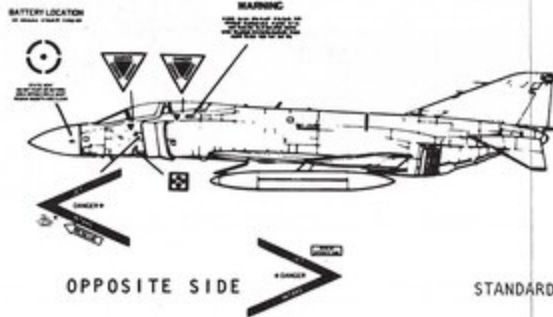

DK. GRAY FS35164

LT. AIRCRAFT GRAY FS36307

BURNT METAL

MED. BLUE GRAY FS35237

LT. GHOST GRAY FS36375

NATIONAL INSIGNIAS UPPER PORT AND LOWER STARBOARD WINGS
USE APPROPRIATE WING NUMBERS