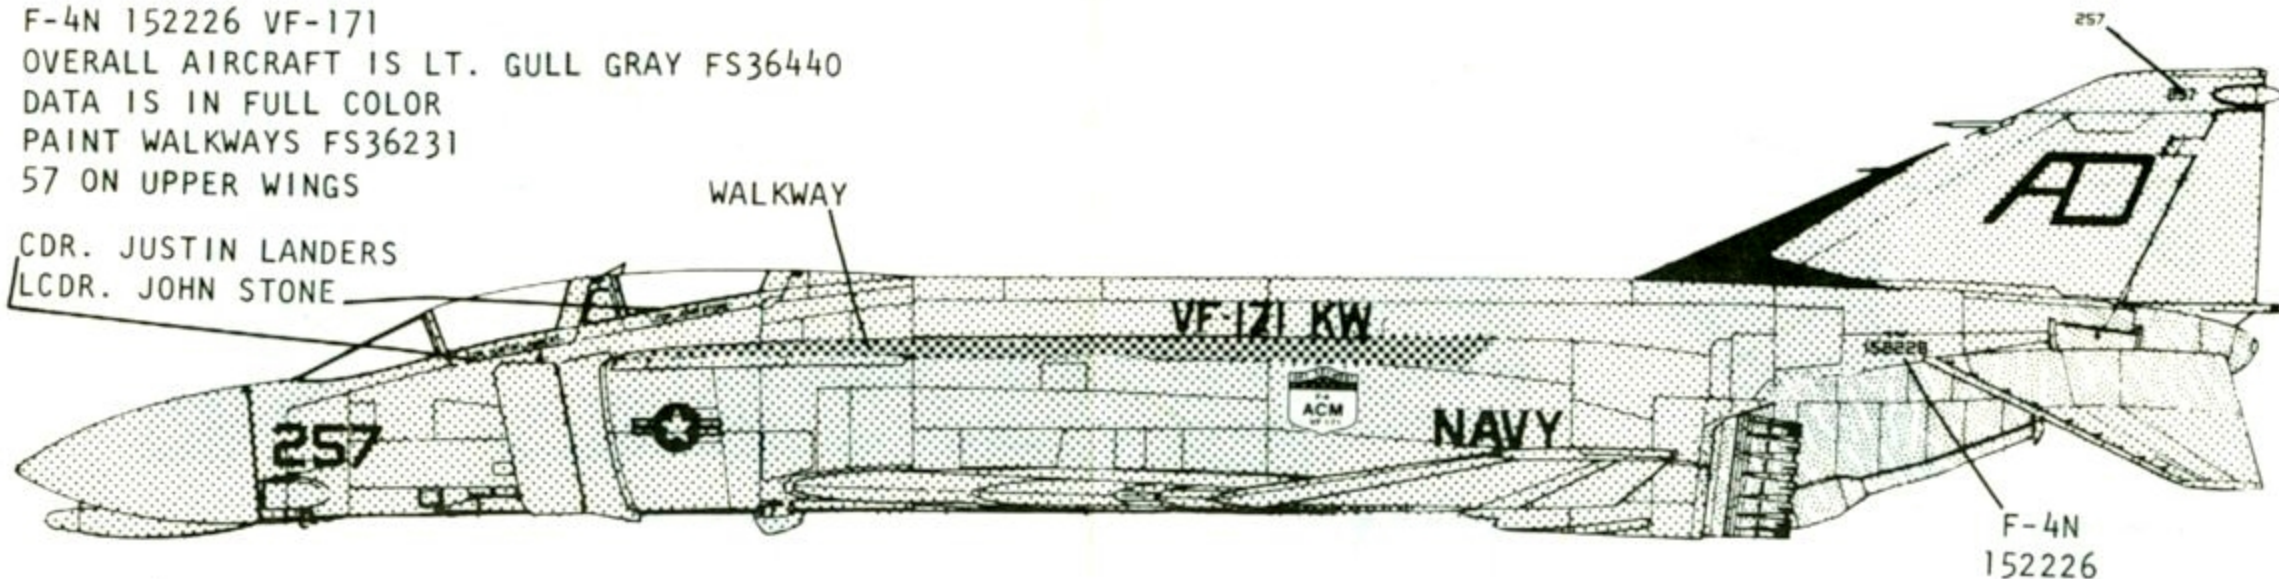

48-218

F-4N 152226 VF-171
OVERALL AIRCRAFT IS LT. GULL GRAY FS36440
DATA IS IN FULL COLOR
PAINT WALKWAYS FS36231
57 ON UPPER WINGS

CDR. JUSTIN LANDERS
LCDR. JOHN STONE

F-4S 153908 VF-301
HEATER-FERRIS CAMOUFLAGE SCHEME
DATA IS IN FULL COLOR EXCEPT THE JET INTAKE TRIANGLE
WHICH IS BLACK

BLACK NATIONAL INSIGNIAS
01 ON UPPER WINGS

CDR. T.C. LEGEND
LCDR. TIFF NELSON

HEATER-FERRIS PAINT SCHEME

NOTE FALSE CANOPY ON HEATER-FERRIS SCHEME

DK. GRAY FS35164

LT. AIRCRAFT GRAY FS36307

BURNT METAL

MED. BLUE GRAY FS35237