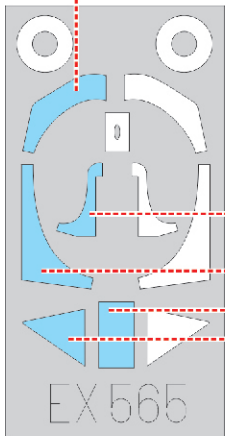

Fw 190A-4

EX 565

for kit **EDUARD**

scale **1/48**

N1
N9

N5

N1
N9

LIQUID MASK