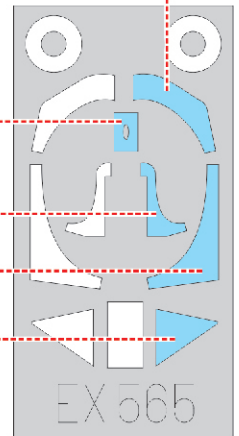

Fw 190A-4

EX 565

for kit **EDUARD**

scale **1/48**

N1
N9

N5

N1
N9

LIQUID MASK