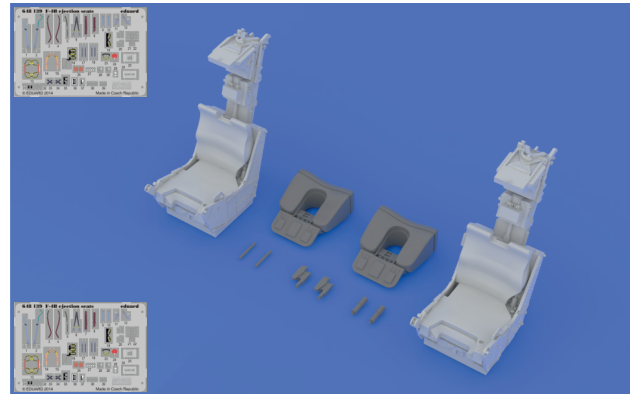

648 139 F-4B ejection seats

For Academy kit - pro stavebnici Academy

1/48 scale

COLOURS

GSI Creos (GUNZE)			Mr.METAL COLOR	
AQUEOUS	Mr.COLOR			
H12	C33	BROWN		
H304	C304	OLIVE DRAB		

This product contains metal and resin detail parts for upgrading scale plastic models. When selecting this set make sure that it is for the kit mentioned in product name as these sets are made specifically for that kit. When upgrading the model some cutting or corrections may be necessary for parts to fit accurately. **WARNING!** This set contains small and sharp parts. Work carefully in a ventilated and well-lit room. Safety glasses are recommended. This product is not suitable for children below 14 years of age.

435 21 Obrnice 170
Czech Republic

www.eduard.com

648 139 F-4B ejection seats

For Academy kit - pro stavebnici Academy

1/48

BEST BRASS RESIN AROUND!

	SYMMETRICAL ASSEMBLY SYMETRICKÁ MONTÁŽ
	REMOVE ODSTRANIT
	GRIND OBROUSIT
	DRILL HOLE VRTAT OTVOR
	BEND OHNOUT
	OPTION VOLBA
	REPLACE NAHRADIT