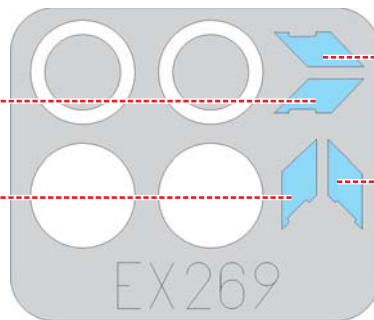

eduard
MASK

F-22 1/48

The die-cut mask for accurate canopy frame painting of the
Academy scale 1/48 KIT

EX 269

LIQUID MASK ■

E7

E6

E3