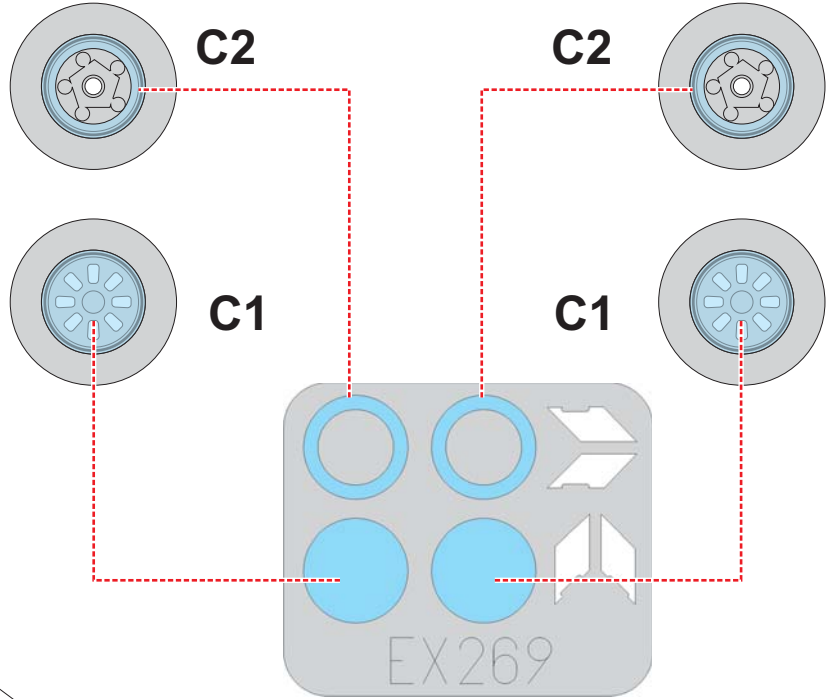

eduard
MASK

F-22 1/48

The die-cut mask for accurate canopy frame painting of the
Academy scale 1/48 KIT

EX 269

LIQUID MASK ■

E7

E6

E3