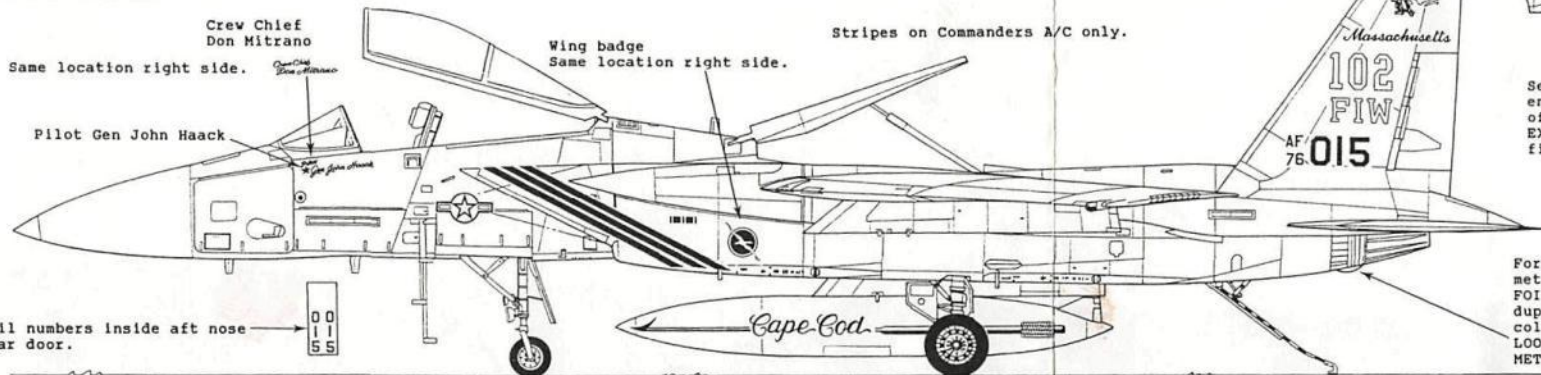

AN  
**EXPERTS-CHOICE™**  
 DECAL

BARE-METAL FOIL CO. • P.O. BOX 82 • FARMINGTON, MI 48332

1/48 SCALE

#48-22 102ND FIW MASS ANG F-15

A SPECIAL THANKS TO BERT KINZEY  
 OF DETAIL & SCALE FOR THE USE OF  
 HIS BASIC LINE DRAWING OF THE F-15.

Aircraft assigned to the 102nd  
 75-066 76-018 76-039  
 76-011 76-020 76-040  
 76-012 76-021 76-048  
 76-014 76-024 76-049  
 76-015 76-025 76-058  
 76-016 76-027 76-125 F-15B  
 76-017 76-034 76-128 F-15B  
 Pilot of A/C 76-014: Lt Col Bob Craig  
 Crew Chief: Dave Ruest

Place Eagle on the inside surface  
 of each rudder.

MY THANKS TO TSGT BRAIN J. CARBERRY  
 OF THE 102 FIW FOR ALL OF HIS HELP  
 WITH THE RESEARCH MATERIAL TO MAKE  
 THIS DECAL SHEET AS ACCURATE AS  
 POSSIBLE.